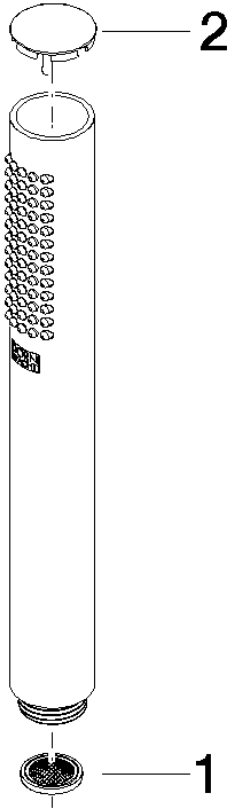

Hand shower FlowReduce - Brushed Light Gold

IMO

28 019 979

- COMPACT RAIN, max. flow rate 6.8 l/min (at 3 bar)
- with anti-scale system
- 1/2" connection
- This product can help a building meet the requirements of Green Building Rating Systems, e.g. LEED®, BREEAM®, DGNB

Intrinsic protection against back flow.

Fits: IMO, LULU, MADISON, MEM, TARA, CL.1, LISSÉ, VAIA, META, CYO

	Brushed Light Gold	28 019 979-27 0010
	Chrome	28 019 979-00
	Chrome	28 019 979-00 0010
	Brushed Platinum	28 019 979-06
	Brushed Platinum	28 019 979-06 0010
	Platinum	28 019 979-08
	Platinum	28 019 979-08 0010
	Dark Chrome	28 019 979-19
	Dark Chrome	28 019 979-19 0010
	Light Gold	28 019 979-26 0010
	Light Gold	28 019 979-26
	Brushed Light Gold	28 019 979-27
	Brushed Durabronze (23kt Gold)	28 019 979-28
	Brushed Durabronze (23kt Gold)	28 019 979-28 0010
	Matte Black	28 019 979-33
	Matte Black	28 019 979-33 0010
	Brushed Bronze	28 019 979-42 0010
	Brushed Bronze	28 019 979-42
	Brushed Champagne (22kt Gold)	28 019 979-46
	Brushed Champagne (22kt Gold)	28 019 979-46 0010
	Champagne (22kt Gold)	28 019 979-47
	Champagne (22kt Gold)	28 019 979-47 0010
	Brushed Chrome	28 019 979-93
	Brushed Chrome	28 019 979-93 0010
	Brushed Dark Platinum	28 019 979-99
	Brushed Dark Platinum	28 019 979-99 0010

Hand shower FlowReduce - Brushed Light Gold

IMO

28 019 979

28 019 979

mm [inches]

Flow rate chart

Codes & Standards

DIN 4109

Product version from 4/1/2024

Parts for other
finishes can be found
here: [Chrome](#)

Hand shower FlowReduce - Brushed Light Gold

IMO

28 019 979

Spare parts list

Product version from 4/1/2024

No.	Item Number	Name	Quantity used	Delivery time
	09 23 01 039 90	sieve	2	2