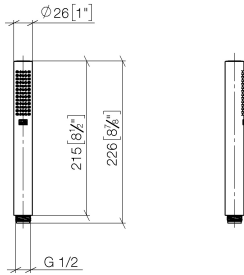

Hand shower FlowReduce - Brushed Light Gold

IMO

28 019 979

- COMPACT RAIN, max. flow rate 6.8 l/min (at 3 bar)
- with anti-scale system
- 1/2" connection
- This product can help a building meet the requirements of Green Building Rating Systems, e.g. LEED®, BREEAM®, DGNB

Intrinsic protection against back flow.

Fits: IMO, LULU, MADISON, MEM, TARA, CL.1, LISSÉ, VAIA, META, CYO

	Brushed Light Gold	28 019 979-27 0010
	Chrome	28 019 979-00
	Chrome	28 019 979-00 0010
	Brushed Platinum	28 019 979-06
	Brushed Platinum	28 019 979-06 0010
	Platinum	28 019 979-08
	Platinum	28 019 979-08 0010
	Dark Chrome	28 019 979-19
	Dark Chrome	28 019 979-19 0010
	Light Gold	28 019 979-26 0010
	Light Gold	28 019 979-26
	Brushed Light Gold	28 019 979-27
	Brushed Durabronze (23kt Gold)	28 019 979-28
	Brushed Durabronze (23kt Gold)	28 019 979-28 0010
	Matte Black	28 019 979-33
	Matte Black	28 019 979-33 0010
	Brushed Bronze	28 019 979-42 0010
	Brushed Bronze	28 019 979-42
	Brushed Champagne (22kt Gold)	28 019 979-46
	Brushed Champagne (22kt Gold)	28 019 979-46 0010
	Champagne (22kt Gold)	28 019 979-47
	Champagne (22kt Gold)	28 019 979-47 0010
	Brushed Chrome	28 019 979-93
	Brushed Chrome	28 019 979-93 0010
	Brushed Dark Platinum	28 019 979-99
	Brushed Dark Platinum	28 019 979-99 0010

Hand shower FlowReduce - Brushed Light Gold

IMO

28 019 979

28 019 979

mm [inches]

Flow rate chart

Codes & Standards

DIN 4109