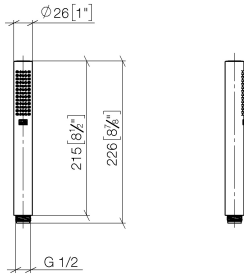

**Hand shower FlowReduce - Brushed Durabronz (23kt Gold)**

IMO

28 019 979

- COMPACT RAIN, max. flow rate 6.8 l/min (at 3 bar)
- with anti-scale system
- 1/2" connection
- This product can help a building meet the requirements of Green Building Rating Systems, e.g. LEED®, BREEAM®, DGNB

## Hand shower FlowReduce - Brushed Durabronz (23kt Gold)

---

IMO

28 019 979

28 019 979

mm [inches]

Flow rate chart

Codes & Standards