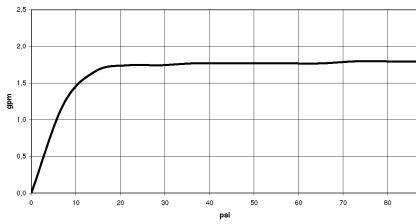

**Hand shower FlowReduce - Brushed Durabronz (23kt Gold)**

IMO

28 019 979

- COMPACT RAIN, max. flow rate 6.8 l/min (at 3 bar)
- with anti-scale system
- 1/2" connection
- This product can help a building meet the requirements of Green Building Rating Systems, e.g. LEED®, BREEAM®, DGNB

## Hand shower FlowReduce - Brushed Durabronz (23kt Gold)

---

IMO

28 019 979

28 019 979

mm [inches]

Flow rate chart

Codes & Standards