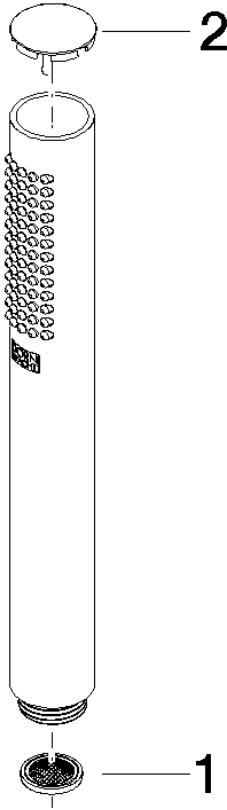

**Hand shower FlowReduce - Brushed Durabronz (23kt Gold)**

IMO

28 019 979

- COMPACT RAIN, max. flow rate 6.8 l/min (at 3 bar)
- with anti-scale system
- 1/2" connection
- This product can help a building meet the requirements of Green Building Rating Systems, e.g. LEED®, BREEAM®, DGNB

## Hand shower FlowReduce - Brushed Durabronz (23kt Gold)

---

IMO

28 019 979

28 019 979

mm [inches]

Flow rate chart

Codes & Standards

## Hand shower FlowReduce - Brushed Durabronz (23kt Gold)

---

IMO

28 019 979

Certificates

---

LGA\_29

28 019 979

**Product version from 4/1/2024**

Parts for other  
finishes can be found  
here: [Chrome](#)

Hand shower FlowReduce - Brushed Durabrass (23kt Gold)

IMO

28 019 979

**Spare parts list**

**Product version from 4/1/2024**