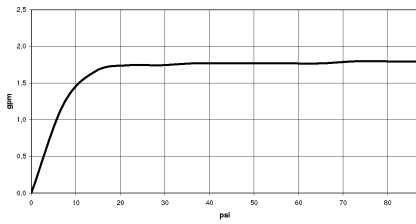

## Hand shower FlowReduce - Matte Black

---

IMO

28 019 979

28 019 979

mm [inches]

Flow rate chart

Codes & Standards