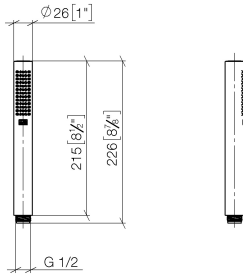

## Hand shower FlowReduce - Matte Black

---

IMO

28 019 979

28 019 979

mm [inches]

Flow rate chart

Codes & Standards