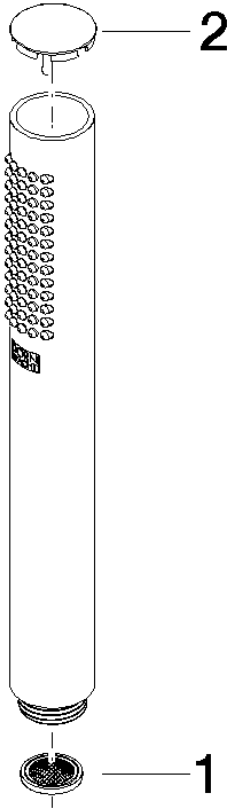

28 019 979

Product version from 4/1/2024

Parts for other
finishes can be found
here: [Chrome](#)