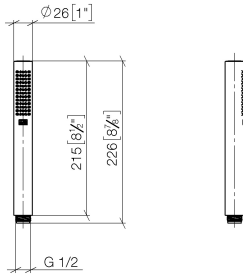

Hand shower FlowReduce - Brushed Bronze

IMO

28 019 979

- COMPACT RAIN, max. flow rate 6.8 l/min (at 3 bar)
- with anti-scale system
- 1/2" connection
- This product can help a building meet the requirements of Green Building Rating Systems, e.g. LEED®, BREEAM®, DGNB

Intrinsic protection against back flow.

Fits: IMO, LULU, MADISON, MEM, TARA, CL.1, LISSÉ, VAIA, META, CYO

	Brushed Bronze	28 019 979-42 0010
	Chrome	28 019 979-00
	Chrome	28 019 979-00 0010
	Brushed Platinum	28 019 979-06
	Brushed Platinum	28 019 979-06 0010
	Platinum	28 019 979-08
	Platinum	28 019 979-08 0010
	Dark Chrome	28 019 979-19
	Dark Chrome	28 019 979-19 0010
	Light Gold	28 019 979-26 0010
	Light Gold	28 019 979-26
	Brushed Light Gold	28 019 979-27 0010
	Brushed Light Gold	28 019 979-27
	Brushed Durabrass (23kt Gold)	28 019 979-28
	Brushed Durabrass (23kt Gold)	28 019 979-28 0010
	Matte Black	28 019 979-33
	Matte Black	28 019 979-33 0010
	Brushed Bronze	28 019 979-42
	Brushed Champagne (22kt Gold)	28 019 979-46
	Brushed Champagne (22kt Gold)	28 019 979-46 0010
	Champagne (22kt Gold)	28 019 979-47
	Champagne (22kt Gold)	28 019 979-47 0010
	Brushed Chrome	28 019 979-93
	Brushed Chrome	28 019 979-93 0010
	Brushed Dark Platinum	28 019 979-99
	Brushed Dark Platinum	28 019 979-99 0010

Hand shower FlowReduce - Brushed Bronze

IMO

28 019 979

28 019 979

mm [inches]

Flow rate chart

Codes & Standards

DIN 4109