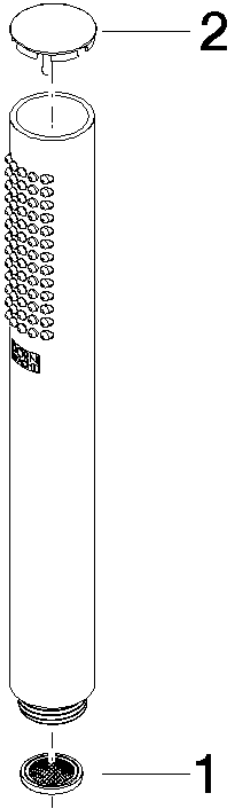

Hand shower FlowReduce - Brushed Bronze

IMO

28 019 979

- COMPACT RAIN, max. flow rate 6.8 l/min (at 3 bar)
- with anti-scale system
- 1/2" connection
- This product can help a building meet the requirements of Green Building Rating Systems, e.g. LEED®, BREEAM®, DGNB

Intrinsic protection against back flow.

Fits: IMO, LULU, MADISON, MEM, TARA, CL.1, LISSÉ, VAIA, META, CYO

	Brushed Bronze	28 019 979-42 0010
	Chrome	28 019 979-00
	Chrome	28 019 979-00 0010
	Brushed Platinum	28 019 979-06
	Brushed Platinum	28 019 979-06 0010
	Platinum	28 019 979-08
	Platinum	28 019 979-08 0010
	Dark Chrome	28 019 979-19
	Dark Chrome	28 019 979-19 0010
	Light Gold	28 019 979-26 0010
	Light Gold	28 019 979-26
	Brushed Light Gold	28 019 979-27 0010
	Brushed Light Gold	28 019 979-27
	Brushed Durabrass (23kt Gold)	28 019 979-28
	Brushed Durabrass (23kt Gold)	28 019 979-28 0010
	Matte Black	28 019 979-33
	Matte Black	28 019 979-33 0010
	Brushed Bronze	28 019 979-42
	Brushed Champagne (22kt Gold)	28 019 979-46
	Brushed Champagne (22kt Gold)	28 019 979-46 0010
	Champagne (22kt Gold)	28 019 979-47
	Champagne (22kt Gold)	28 019 979-47 0010
	Brushed Chrome	28 019 979-93
	Brushed Chrome	28 019 979-93 0010
	Brushed Dark Platinum	28 019 979-99
	Brushed Dark Platinum	28 019 979-99 0010

Hand shower FlowReduce - Brushed Bronze

IMO

28 019 979

28 019 979

mm [inches]

Flow rate chart

Codes & Standards

DIN 4109

Product version from 4/1/2024

Parts for other
finishes can be found
here: [Chrome](#)

Hand shower FlowReduce - Brushed Bronze

IMO

28 019 979

Spare parts list

Product version from 4/1/2024

No.	Item Number	Name	Quantity used	Delivery time
	09 23 01 039 90	sieve	2	2