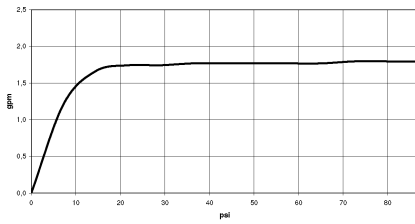

Hand shower FlowReduce - Brushed Bronze

IMO

28 019 979

- COMPACT RAIN, max. flow rate 6.8 l/min (at 3 bar)
- with anti-scale system
- 1/2" connection
- This product can help a building meet the requirements of Green Building Rating Systems, e.g. LEED®, BREEAM®, DGNB

Hand shower FlowReduce - Brushed Bronze

IMO

28 019 979

28 019 979

mm [inches]

Flow rate chart

Codes & Standards

DIN 4109