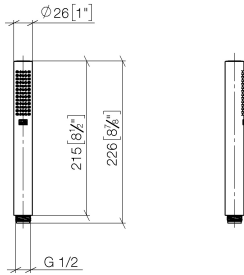

**Hand shower - Brushed Champagne (22kt Gold)**

IMO

28 019 979

- COMPACT RAIN, max. flow rate 15 l/min (at 3 bar)
- with anti-scale system
- 1/2" connection
- WRAS 2112017

Intrinsic protection against back flow.

## Hand shower - Brushed Champagne (22kt Gold)

---

IMO

28 019 979

28 019 979

mm [inches]

Flow rate chart

Codes & Standards