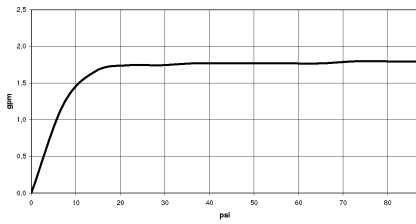

Hand shower FlowReduce - Champagne (22kt Gold)

IMO

28 019 979

- COMPACT RAIN, max. flow rate 6.8 l/min (at 3 bar)
- with anti-scale system
- 1/2" connection
- This product can help a building meet the requirements of Green Building Rating Systems, e.g. LEED®, BREEAM®, DGNB

Hand shower FlowReduce - Champagne (22kt Gold)

IMO

28 019 979

28 019 979

mm [inches]

Flow rate chart

Codes & Standards

DIN 4109