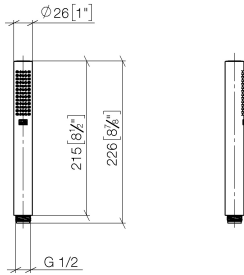

Hand shower FlowReduce - Champagne (22kt Gold)

IMO

28 019 979

- COMPACT RAIN, max. flow rate 6.8 l/min (at 3 bar)
- with anti-scale system
- 1/2" connection
- This product can help a building meet the requirements of Green Building Rating Systems, e.g. LEED®, BREEAM®, DGNB

Intrinsic protection against back flow.

Fits: IMO, LULU, MADISON, MEM, TARA, CL.1, LISSÉ, VAIA, META, CYO

	Champagne (22kt Gold)	28 019 979-47 0010
	Chrome	28 019 979-00
	Chrome	28 019 979-00 0010
	Brushed Platinum	28 019 979-06
	Brushed Platinum	28 019 979-06 0010
	Platinum	28 019 979-08
	Platinum	28 019 979-08 0010
	Dark Chrome	28 019 979-19
	Dark Chrome	28 019 979-19 0010
	Light Gold	28 019 979-26 0010
	Light Gold	28 019 979-26
	Brushed Light Gold	28 019 979-27 0010
	Brushed Light Gold	28 019 979-27
	Brushed Durabronze (23kt Gold)	28 019 979-28
	Brushed Durabronze (23kt Gold)	28 019 979-28 0010
	Matte Black	28 019 979-33
	Matte Black	28 019 979-33 0010
	Brushed Bronze	28 019 979-42 0010
	Brushed Bronze	28 019 979-42
	Brushed Champagne (22kt Gold)	28 019 979-46
	Brushed Champagne (22kt Gold)	28 019 979-46 0010
	Champagne (22kt Gold)	28 019 979-47
	Brushed Chrome	28 019 979-93
	Brushed Chrome	28 019 979-93 0010
	Brushed Dark Platinum	28 019 979-99
	Brushed Dark Platinum	28 019 979-99 0010

Hand shower FlowReduce - Champagne (22kt Gold)

IMO

28 019 979

28 019 979

mm [inches]

Flow rate chart

Codes & Standards

DIN 4109