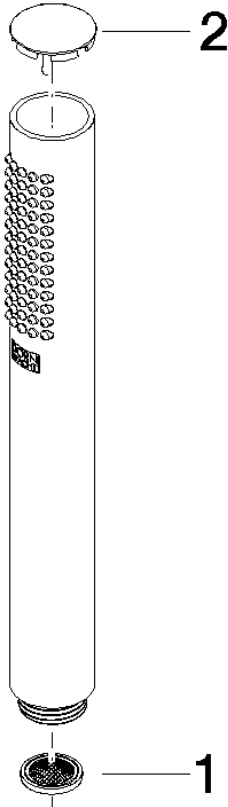

Hand shower FlowReduce - Champagne (22kt Gold)

IMO

28 019 979

- COMPACT RAIN, max. flow rate 6.8 l/min (at 3 bar)
- with anti-scale system
- 1/2" connection
- This product can help a building meet the requirements of Green Building Rating Systems, e.g. LEED®, BREEAM®, DGNB

Intrinsic protection against back flow.

Fits: IMO, LULU, MADISON, MEM, TARA, CL.1, LISSÉ, VAIA, META, CYO

	Champagne (22kt Gold)	28 019 979-47 0010
	Chrome	28 019 979-00
	Chrome	28 019 979-00 0010
	Brushed Platinum	28 019 979-06
	Brushed Platinum	28 019 979-06 0010
	Platinum	28 019 979-08
	Platinum	28 019 979-08 0010
	Dark Chrome	28 019 979-19
	Dark Chrome	28 019 979-19 0010
	Light Gold	28 019 979-26 0010
	Light Gold	28 019 979-26
	Brushed Light Gold	28 019 979-27 0010
	Brushed Light Gold	28 019 979-27
	Brushed Durabronze (23kt Gold)	28 019 979-28
	Brushed Durabronze (23kt Gold)	28 019 979-28 0010
	Matte Black	28 019 979-33
	Matte Black	28 019 979-33 0010
	Brushed Bronze	28 019 979-42 0010
	Brushed Bronze	28 019 979-42
	Brushed Champagne (22kt Gold)	28 019 979-46
	Brushed Champagne (22kt Gold)	28 019 979-46 0010
	Champagne (22kt Gold)	28 019 979-47
	Brushed Chrome	28 019 979-93
	Brushed Chrome	28 019 979-93 0010
	Brushed Dark Platinum	28 019 979-99
	Brushed Dark Platinum	28 019 979-99 0010

Hand shower FlowReduce - Champagne (22kt Gold)

IMO

28 019 979

28 019 979

mm [inches]

Flow rate chart

Codes & Standards

DIN 4109

Product version from 4/1/2024

Parts for other finishes can be found here: [Chrome](#)

Hand shower FlowReduce - Champagne (22kt Gold)

IMO

28 019 979

Spare parts list

Product version from 4/1/2024

No.	Item Number	Name	Quantity used	Delivery time
	09 23 01 039 90	sieve	2	2