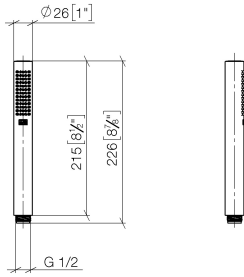

Hand shower - Brushed Dark Platinum

IMO

28 019 979

- COMPACT RAIN, max. flow rate 15 l/min (at 3 bar)
- with anti-scale system
- 1/2" connection
- WRAS 2112017

Intrinsic protection against back flow.

Fits: IMO, LULU, MADISON, MEM, TARA,
CL.1, LISSÉ, VAIA, META, CYO

Hand shower - Brushed Dark Platinum

IMO

28 019 979

28 019 979

mm [inches]

Flow rate chart

Codes & Standards

DIN 4109