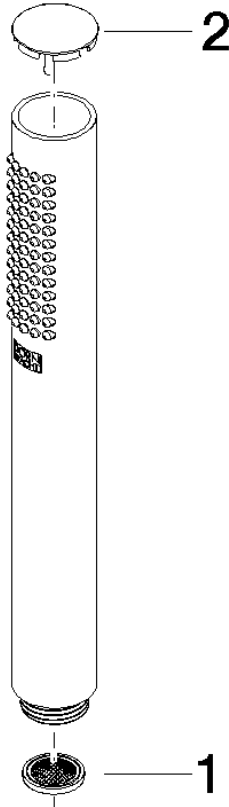

Hand shower FlowReduce - Brushed Dark Platinum

IMO

28 019 979

- COMPACT RAIN, max. flow rate 6.8 l/min (at 3 bar)
- with anti-scale system
- 1/2" connection
- This product can help a building meet the requirements of Green Building Rating Systems, e.g. LEED®, BREEAM®, DGNB

Intrinsic protection against back flow.

Fits: IMO, LULU, MADISON, MEM, TARA, CL.1, LISSÉ, VAIA, META, CYO

	Brushed Dark Platinum	28 019 979-99 0010
	Chrome	28 019 979-00
	Chrome	28 019 979-00 0010
	Brushed Platinum	28 019 979-06
	Brushed Platinum	28 019 979-06 0010
	Platinum	28 019 979-08
	Platinum	28 019 979-08 0010
	Dark Chrome	28 019 979-19
	Dark Chrome	28 019 979-19 0010
	Light Gold	28 019 979-26 0010
	Light Gold	28 019 979-26
	Brushed Light Gold	28 019 979-27 0010
	Brushed Light Gold	28 019 979-27
	Brushed Durabronze (23kt Gold)	28 019 979-28
	Brushed Durabronze (23kt Gold)	28 019 979-28 0010
	Matte Black	28 019 979-33
	Matte Black	28 019 979-33 0010
	Brushed Bronze	28 019 979-42 0010
	Brushed Bronze	28 019 979-42
	Brushed Champagne (22kt Gold)	28 019 979-46
	Brushed Champagne (22kt Gold)	28 019 979-46 0010
	Champagne (22kt Gold)	28 019 979-47
	Champagne (22kt Gold)	28 019 979-47 0010
	Brushed Chrome	28 019 979-93
	Brushed Chrome	28 019 979-93 0010
	Brushed Dark Platinum	28 019 979-99

Hand shower FlowReduce - Brushed Dark Platinum

IMO

28 019 979

28 019 979

mm [inches]

Flow rate chart

Codes & Standards

DIN 4109

Product version from 4/1/2024

Parts for other
finishes can be found
here: [Chrome](#)

Hand shower FlowReduce - Brushed Dark Platinum

IMO

28 019 979

Spare parts list

Product version from 4/1/2024

No.	Item Number	Name	Quantity used	Delivery time
	09 23 01 039 90	sieve	2	2