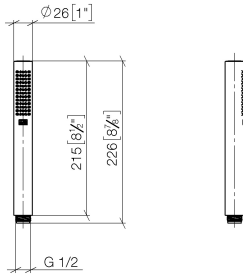

Hand shower FlowReduce - Brushed Dark Platinum

IMO

28 019 979

- COMPACT RAIN, max. flow rate 6.8 l/min (at 3 bar)
- with anti-scale system
- 1/2" connection
- This product can help a building meet the requirements of Green Building Rating Systems, e.g. LEED®, BREEAM®, DGNB

Intrinsic protection against back flow.

Fits: IMO, LULU, MADISON, MEM, TARA, CL.1, LISSÉ, VAIA, META, CYO

	Brushed Dark Platinum	28 019 979-99 0010
	Chrome	28 019 979-00
	Chrome	28 019 979-00 0010
	Brushed Platinum	28 019 979-06
	Brushed Platinum	28 019 979-06 0010
	Platinum	28 019 979-08
	Platinum	28 019 979-08 0010
	Dark Chrome	28 019 979-19
	Dark Chrome	28 019 979-19 0010
	Light Gold	28 019 979-26 0010
	Light Gold	28 019 979-26
	Brushed Light Gold	28 019 979-27 0010
	Brushed Light Gold	28 019 979-27
	Brushed Durabronze (23kt Gold)	28 019 979-28
	Brushed Durabronze (23kt Gold)	28 019 979-28 0010
	Matte Black	28 019 979-33
	Matte Black	28 019 979-33 0010
	Brushed Bronze	28 019 979-42 0010
	Brushed Bronze	28 019 979-42
	Brushed Champagne (22kt Gold)	28 019 979-46
	Brushed Champagne (22kt Gold)	28 019 979-46 0010
	Champagne (22kt Gold)	28 019 979-47
	Champagne (22kt Gold)	28 019 979-47 0010
	Brushed Chrome	28 019 979-93
	Brushed Chrome	28 019 979-93 0010
	Brushed Dark Platinum	28 019 979-99

Hand shower FlowReduce - Brushed Dark Platinum

IMO

28 019 979

28 019 979

mm [inches]

Flow rate chart

Codes & Standards

DIN 4109