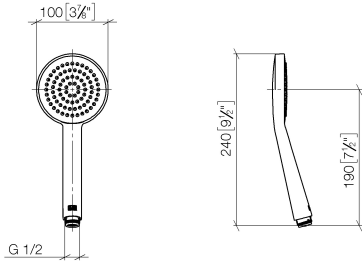

28 025 979

- spray head Ø 100mm
- COMPACT RAIN, max. flow rate 5 l/min (at 3 bar)
- with anti-scale system
- 1/2" connection
- This product can help a building meet the requirements of Green Building Rating Systems, e.g. LEED®, BREEAM®, DGNB

Intrinsic protection against back flow.

Fits: IMO, LULU, MADISON, MEM, TARA, CL.1, LISSÉ, VAIA, META, CYO

	Brushed Platinum	28 025 979-06 0010
	Chrome	28 025 979-00 0010
	Platinum	28 025 979-08 0010
	Dark Chrome	28 025 979-19 0010
	Light Gold	28 025 979-26 0010
	Brushed Durabronze (23kt Gold)	28 025 979-28 0010
	Matte Black	28 025 979-33 0010
	Brushed Champagne (22kt Gold)	28 025 979-46 0010
	Champagne (22kt Gold)	28 025 979-47 0010
	Brushed Chrome	28 025 979-93 0010
	Brushed Dark Platinum	28 025 979-99 0010

SERIES-VARIOUS Hand shower - Brushed Platinum

IMO

28 025 979

mm [inches]

Flow rate chart

28 025 979

Product version from 4/1/2023

Parts for other
finishes can be found
here: [Chrome](#)