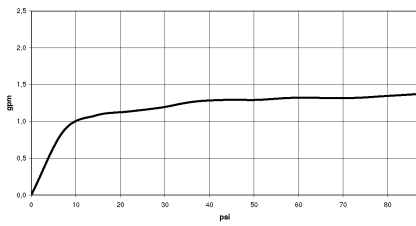

SERIES-VARIOUS Hand shower - Brushed Platinum

IMO

28 025 979

mm [inches]

Flow rate chart

28 025 979

Product version from 4/1/2023

Parts for other
finishes can be found
here: [Chrome](#)