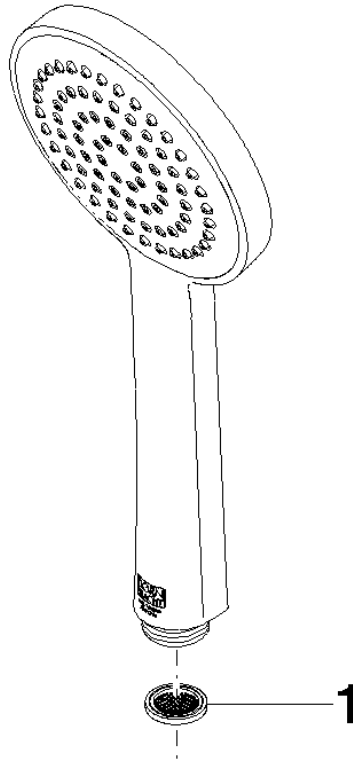

28 025 979

- spray head Ø 100mm
- COMPACT RAIN, max. flow rate 5 l/min (at 3 bar)
- with anti-scale system
- 1/2" connection
- This product can help a building meet the requirements of Green Building Rating Systems, e.g. LEED®, BREEAM®, DGNB

Intrinsic protection against back flow.

Fits: IMO, LULU, MADISON, MEM, TARA, CL.1, LISSÉ, VAIA, META, CYO

	Brushed Platinum	28 025 979-06 0010
	Chrome	28 025 979-00 0010
	Platinum	28 025 979-08 0010
	Dark Chrome	28 025 979-19 0010
	Light Gold	28 025 979-26 0010
	Brushed Durabronze (23kt Gold)	28 025 979-28 0010
	Matte Black	28 025 979-33 0010
	Brushed Champagne (22kt Gold)	28 025 979-46 0010
	Champagne (22kt Gold)	28 025 979-47 0010
	Brushed Chrome	28 025 979-93 0010
	Brushed Dark Platinum	28 025 979-99 0010

SERIES-VARIOUS Hand shower - Brushed Platinum

IMO

28 025 979

mm [inches]

Flow rate chart

28 025 979

Product version from 4/1/2023

Parts for other
finishes can be found
here: [Chrome](#)

SERIES-VARIOUS Hand shower - Brushed Platinum

IMO

28 025 979

Spare parts list

Product version from 4/1/2023

No.	Item Number	Name	Quantity used	Delivery time
	09 23 01 039 90	sieve	1	2