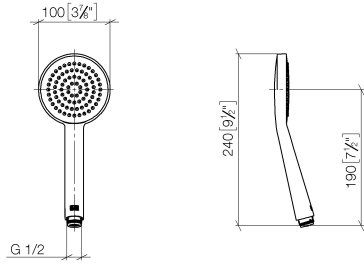

28 025 979

- spray head Ø 100mm
- COMPACT RAIN, max. flow rate 5 l/min (at 3 bar)
- with anti-scale system
- 1/2" connection
- This product can help a building meet the requirements of Green Building Rating Systems, e.g. LEED®, BREEAM®, DGNB

Intrinsic protection against back flow.

Fits: IMO, LULU, MADISON, MEM, TARA, CL.1, LISSÉ, VAIA, META, CYO

	Platinum	28 025 979-08 0010
	Chrome	28 025 979-00 0010
	Brushed Platinum	28 025 979-06 0010
	Dark Chrome	28 025 979-19 0010
	Light Gold	28 025 979-26 0010
	Brushed Durabronze (23kt Gold)	28 025 979-28 0010
	Matte Black	28 025 979-33 0010
	Brushed Champagne (22kt Gold)	28 025 979-46 0010
	Champagne (22kt Gold)	28 025 979-47 0010
	Brushed Chrome	28 025 979-93 0010
	Brushed Dark Platinum	28 025 979-99 0010

28 025 979

mm [inches]

Flow rate chart

28 025 979

Product version from 4/1/2023

Parts for other
finishes can be found
here: [Chrome](#)

SERIES-VARIOUS Hand shower - Platinum

IMO