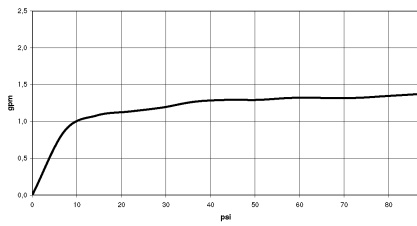

28 025 979

- spray head Ø 100mm
- COMPACT RAIN, max. flow rate 5 l/min (at 3 bar)
- with anti-scale system
- 1/2" connection
- This product can help a building meet the requirements of Green Building Rating Systems, e.g. LEED®, BREEAM®, DGNB

Intrinsic protection against back flow.

Fits: IMO, LULU, MADISON, MEM, TARA, CL.1, LISSÉ, VAIA, META, CYO

	Light Gold	28 025 979-26 0010
	Chrome	28 025 979-00 0010
	Brushed Platinum	28 025 979-06 0010
	Platinum	28 025 979-08 0010
	Dark Chrome	28 025 979-19 0010
	Brushed Durabronze (23kt Gold)	28 025 979-28 0010
	Matte Black	28 025 979-33 0010
	Brushed Champagne (22kt Gold)	28 025 979-46 0010
	Champagne (22kt Gold)	28 025 979-47 0010
	Brushed Chrome	28 025 979-93 0010
	Brushed Dark Platinum	28 025 979-99 0010

28 025 979

mm [inches]

Flow rate chart

28 025 979

Product version from 4/1/2023

Parts for other
finishes can be found
here: [Chrome](#)

SERIES-VARIOUS Hand shower - Light Gold

IMO