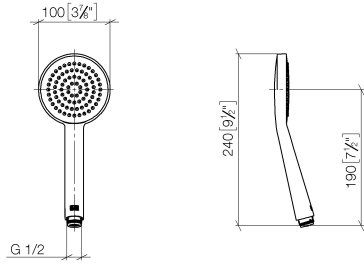

28 025 979

- spray head Ø 100mm
- COMPACT RAIN, max. flow rate 5 l/min (at 3 bar)
- with anti-scale system
- 1/2" connection
- This product can help a building meet the requirements of Green Building Rating Systems, e.g. LEED®, BREEAM®, DGNB

Intrinsic protection against back flow.

Fits: IMO, LULU, MADISON, MEM, TARA, CL.1, LISSÉ, VAIA, META, CYO

	Light Gold	28 025 979-26 0010
	Chrome	28 025 979-00 0010
	Brushed Platinum	28 025 979-06 0010
	Platinum	28 025 979-08 0010
	Dark Chrome	28 025 979-19 0010
	Brushed Durabronze (23kt Gold)	28 025 979-28 0010
	Matte Black	28 025 979-33 0010
	Brushed Champagne (22kt Gold)	28 025 979-46 0010
	Champagne (22kt Gold)	28 025 979-47 0010
	Brushed Chrome	28 025 979-93 0010
	Brushed Dark Platinum	28 025 979-99 0010

28 025 979

mm [inches]

Flow rate chart

28 025 979

Product version from 4/1/2023

Parts for other
finishes can be found
here: [Chrome](#)

SERIES-VARIOUS Hand shower - Light Gold

IMO