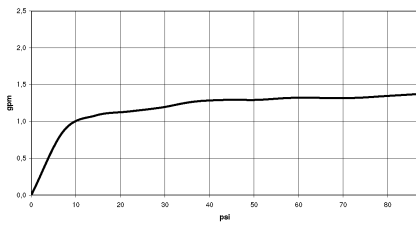

SERIES-VARIOUS Hand shower FlowReduce - Brushed Champagne (22kt Gold)

IMO

28 025 979

- spray head Ø 100mm
- COMPACT RAIN, max. flow rate 5 l/min (at 3 bar)
- with anti-scale system
- 1/2" connection
- This product can help a building meet the requirements of Green Building Rating Systems, e.g. LEED®, BREEAM®, DGNB

Intrinsic protection against back flow.

Fits: IMO, LULU, MADISON, MEM, TARA, CL.1, LISSÉ, VAIA, META, CYO

	Brushed Champagne (22kt Gold)	28 025 979-46 0010
	Chrome	28 025 979-00 0010
	Brushed Platinum	28 025 979-06 0010
	Platinum	28 025 979-08 0010
	Dark Chrome	28 025 979-19 0010
	Light Gold	28 025 979-26 0010
	Brushed Durabronze (23kt Gold)	28 025 979-28 0010
	Matte Black	28 025 979-33 0010
	Champagne (22kt Gold)	28 025 979-47 0010
	Brushed Chrome	28 025 979-93 0010
	Brushed Dark Platinum	28 025 979-99 0010

SERIES-VARIOUS Hand shower FlowReduce - Brushed Champagne (22kt Gold)

IMO

28 025 979
mm [inches]

Flow rate chart

SERIES-VARIOUS Hand shower FlowReduce - Brushed Champagne (22kt Gold)

IMO

28 025 979

Product version from 4/1/2023