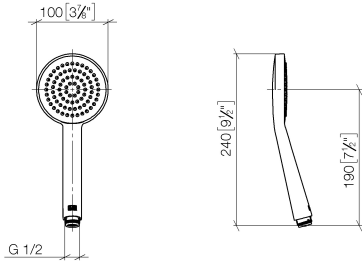

SERIES-VARIOUS Hand shower FlowReduce - Brushed Champagne (22kt Gold)

IMO

28 025 979

- spray head Ø 100mm
- COMPACT RAIN, max. flow rate 5 l/min (at 3 bar)
- with anti-scale system
- 1/2" connection
- This product can help a building meet the requirements of Green Building Rating Systems, e.g. LEED®, BREEAM®, DGNB

Intrinsic protection against back flow.

Fits: IMO, LULU, MADISON, MEM, TARA, CL.1, LISSÉ, VAIA, META, CYO

	Brushed Champagne (22kt Gold)	28 025 979-46 0010
	Chrome	28 025 979-00 0010
	Brushed Platinum	28 025 979-06 0010
	Platinum	28 025 979-08 0010
	Dark Chrome	28 025 979-19 0010
	Light Gold	28 025 979-26 0010
	Brushed Durabronze (23kt Gold)	28 025 979-28 0010
	Matte Black	28 025 979-33 0010
	Champagne (22kt Gold)	28 025 979-47 0010
	Brushed Chrome	28 025 979-93 0010
	Brushed Dark Platinum	28 025 979-99 0010

SERIES-VARIOUS Hand shower FlowReduce - Brushed Champagne (22kt Gold)

IMO

28 025 979
mm [inches]

Flow rate chart

SERIES-VARIOUS Hand shower FlowReduce - Brushed Champagne (22kt Gold)

IMO

28 025 979

Product version from 4/1/2023