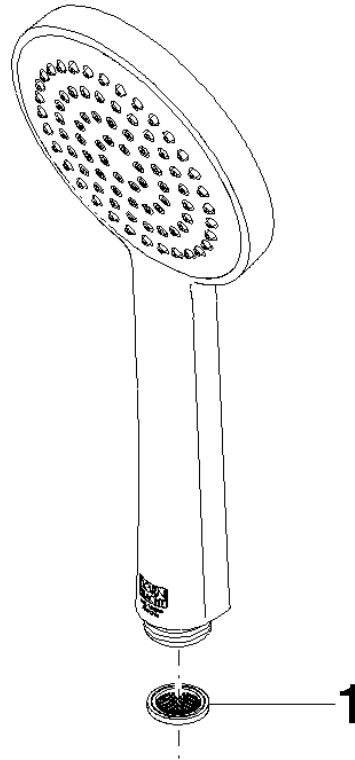

SERIES-VARIOUS Hand shower FlowReduce - Brushed Champagne (22kt Gold)

IMO

28 025 979

- spray head Ø 100mm
- COMPACT RAIN, max. flow rate 5 l/min (at 3 bar)
- with anti-scale system
- 1/2" connection
- This product can help a building meet the requirements of Green Building Rating Systems, e.g. LEED®, BREEAM®, DGNB

Intrinsic protection against back flow.

Fits: IMO, LULU, MADISON, MEM, TARA, CL.1, LISSÉ, VAIA, META, CYO

	Brushed Champagne (22kt Gold)	28 025 979-46 0010
	Chrome	28 025 979-00 0010
	Brushed Platinum	28 025 979-06 0010
	Platinum	28 025 979-08 0010
	Dark Chrome	28 025 979-19 0010
	Light Gold	28 025 979-26 0010
	Brushed Durabronze (23kt Gold)	28 025 979-28 0010
	Matte Black	28 025 979-33 0010
	Champagne (22kt Gold)	28 025 979-47 0010
	Brushed Chrome	28 025 979-93 0010
	Brushed Dark Platinum	28 025 979-99 0010

SERIES-VARIOUS Hand shower FlowReduce - Brushed Champagne (22kt Gold)

IMO

28 025 979
mm [inches]

Flow rate chart

SERIES-VARIOUS Hand shower FlowReduce - Brushed Champagne (22kt Gold)

IMO

28 025 979

Product version from 4/1/2023

Parts for other finishes can be found here: [Chrome](#)

SERIES-VARIOUS Hand shower FlowReduce - Brushed Champagne (22kt Gold)

IMO

28 025 979

Spare parts list

Product version from 4/1/2023

No.	Item Number	Name	Quantity used	Delivery time
	09 23 01 039 90	sieve	1	2