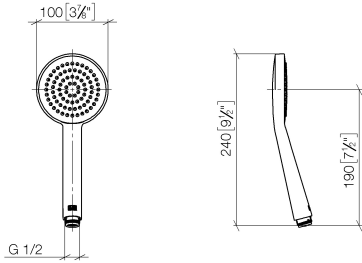

28 025 979

- spray head Ø 100mm
- COMPACT RAIN, max. flow rate 5 l/min (at 3 bar)
- with anti-scale system
- 1/2" connection
- This product can help a building meet the requirements of Green Building Rating Systems, e.g. LEED®, BREEAM®, DGNB

Intrinsic protection against back flow.

Fits: IMO, LULU, MADISON, MEM, TARA, CL.1, LISSÉ, VAIA, META, CYO

	Champagne (22kt Gold)	28 025 979-47 0010
	Chrome	28 025 979-00 0010
	Brushed Platinum	28 025 979-06 0010
	Platinum	28 025 979-08 0010
	Dark Chrome	28 025 979-19 0010
	Light Gold	28 025 979-26 0010
	Brushed Durabronze (23kt Gold)	28 025 979-28 0010
	Matte Black	28 025 979-33 0010
	Brushed Champagne (22kt Gold)	28 025 979-46 0010
	Brushed Chrome	28 025 979-93 0010
	Brushed Dark Platinum	28 025 979-99 0010

28 025 979

mm [inches]

Flow rate chart

28 025 979

Product version from 4/1/2023

Parts for other
finishes can be found
here: [Chrome](#)

SERIES-VARIOUS Hand shower - Champagne (22kt Gold)

IMO