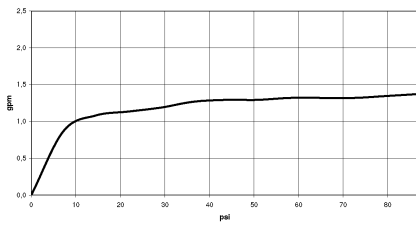

28 025 979

- spray head Ø 100mm
- COMPACT RAIN, max. flow rate 5 l/min (at 3 bar)
- with anti-scale system
- 1/2" connection
- This product can help a building meet the requirements of Green Building Rating Systems, e.g. LEED®, BREEAM®, DGNB

Intrinsic protection against back flow.

Fits: IMO, LULU, MADISON, MEM, TARA, CL.1, LISSÉ, VAIA, META, CYO

	Champagne (22kt Gold)	28 025 979-47 0010
	Chrome	28 025 979-00 0010
	Brushed Platinum	28 025 979-06 0010
	Platinum	28 025 979-08 0010
	Dark Chrome	28 025 979-19 0010
	Light Gold	28 025 979-26 0010
	Brushed Durabronze (23kt Gold)	28 025 979-28 0010
	Matte Black	28 025 979-33 0010
	Brushed Champagne (22kt Gold)	28 025 979-46 0010
	Brushed Chrome	28 025 979-93 0010
	Brushed Dark Platinum	28 025 979-99 0010

28 025 979

mm [inches]

Flow rate chart

28 025 979

Product version from 4/1/2023

Parts for other
finishes can be found
here: [Chrome](#)

SERIES-VARIOUS Hand shower - Champagne (22kt Gold)

IMO