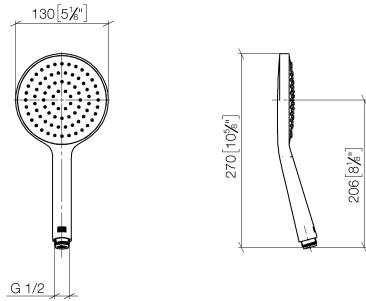

28 027 979

- spray head Ø 130 mm
- COMPACT RAIN, max. flow rate 6.8 l/min (at 3 bar)
- with anti-scale system
- 1/2" connection
- This product can help a building meet the requirements of Green Building Rating Systems, e.g. LEED®, BREEAM®, DGNB

Intrinsic protection against back flow.

Fits: IMO, LULU, MADISON, MEM, TARA, CL.1, LISSÉ, VAIA, META, CYO

	Platinum	28 027 979-08 0010
	Chrome	28 027 979-00 0010
	Brushed Platinum	28 027 979-06 0010
	Dark Chrome	28 027 979-19 0010
	Light Gold	28 027 979-26 0010
	Brushed Durabronze (23kt Gold)	28 027 979-28 0010
	Matte Black	28 027 979-33 0010
	Brushed Champagne (22kt Gold)	28 027 979-46 0010
	Champagne (22kt Gold)	28 027 979-47 0010
	Brushed Chrome	28 027 979-93 0010
	Brushed Dark Platinum	28 027 979-99 0010

28 027 979

mm [inches]

Flow rate chart

28 027 979

Product version from 4/1/2024

Parts for other
finishes can be found
here: [Chrome](#)

SERIES-VARIOUS Hand shower FlowReduce - Platinum

IMO