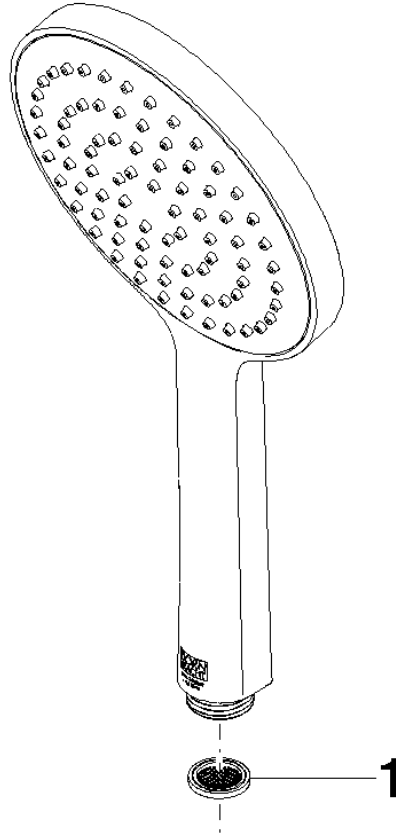

28 027 979

- spray head Ø 130 mm
- COMPACT RAIN, max. flow rate 6.8 l/min (at 3 bar)
- with anti-scale system
- 1/2" connection
- This product can help a building meet the requirements of Green Building Rating Systems, e.g. LEED®, BREEAM®, DGNB

Intrinsic protection against back flow.

Fits: IMO, LULU, MADISON, MEM, TARA, CL.1, LISSÉ, VAIA, META, CYO

	Platinum	28 027 979-08 0010
	Chrome	28 027 979-00 0010
	Brushed Platinum	28 027 979-06 0010
	Dark Chrome	28 027 979-19 0010
	Light Gold	28 027 979-26 0010
	Brushed Durabronze (23kt Gold)	28 027 979-28 0010
	Matte Black	28 027 979-33 0010
	Brushed Champagne (22kt Gold)	28 027 979-46 0010
	Champagne (22kt Gold)	28 027 979-47 0010
	Brushed Chrome	28 027 979-93 0010
	Brushed Dark Platinum	28 027 979-99 0010

28 027 979

mm [inches]

Flow rate chart

28 027 979

Product version from 4/1/2024

Parts for other
finishes can be found
here: [Chrome](#)

SERIES-VARIOUS Hand shower FlowReduce - Platinum

IMO

28 027 979

Spare parts list

Product version from 4/1/2024

No.	Item Number	Name	Quantity used	Delivery time
	09 23 01 039 90	sieve	1	2