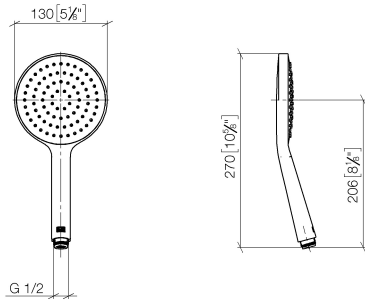

28 027 979

- spray head Ø 130 mm
- COMPACT RAIN, max. flow rate 6.8 l/min (at 3 bar)
- with anti-scale system
- 1/2" connection
- This product can help a building meet the requirements of Green Building Rating Systems, e.g. LEED®, BREEAM®, DGNB

Intrinsic protection against back flow.

Fits: IMO, LULU, MADISON, MEM, TARA, CL.1, LISSÉ, VAIA, META, CYO

	Champagne (22kt Gold)	28 027 979-47 0010
	Chrome	28 027 979-00 0010
	Brushed Platinum	28 027 979-06 0010
	Platinum	28 027 979-08 0010
	Dark Chrome	28 027 979-19 0010
	Light Gold	28 027 979-26 0010
	Brushed Durabronze (23kt Gold)	28 027 979-28 0010
	Matte Black	28 027 979-33 0010
	Brushed Champagne (22kt Gold)	28 027 979-46 0010
	Brushed Chrome	28 027 979-93 0010
	Brushed Dark Platinum	28 027 979-99 0010

28 027 979

mm [inches]

Flow rate chart

28 027 979

Product version from 4/1/2024

Parts for other
finishes can be found
here: [Chrome](#)

SERIES-VARIOUS Hand shower - Champagne (22kt Gold)

IMO