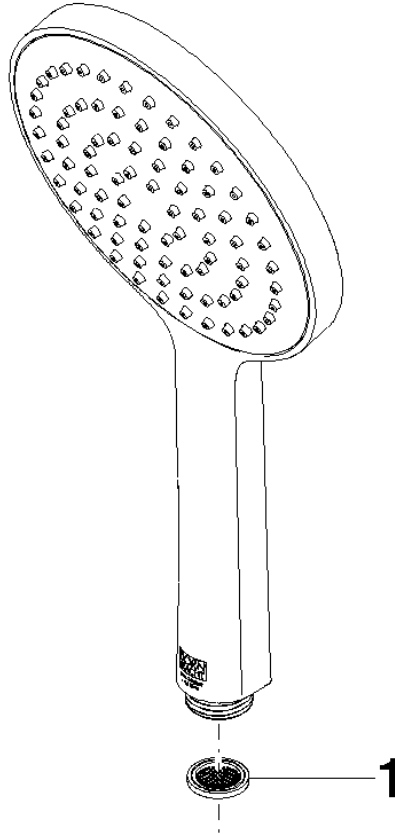

28 027 979

- spray head Ø 130 mm
- COMPACT RAIN, max. flow rate 6.8 l/min (at 3 bar)
- with anti-scale system
- 1/2" connection
- This product can help a building meet the requirements of Green Building Rating Systems, e.g. LEED®, BREEAM®, DGNB

Intrinsic protection against back flow.

Fits: IMO, LULU, MADISON, MEM, TARA, CL.1, LISSÉ, VAIA, META, CYO

	Brushed Dark Platinum	28 027 979-99 0010
	Chrome	28 027 979-00 0010
	Brushed Platinum	28 027 979-06 0010
	Platinum	28 027 979-08 0010
	Dark Chrome	28 027 979-19 0010
	Light Gold	28 027 979-26 0010
	Brushed Durabronze (23kt Gold)	28 027 979-28 0010
	Matte Black	28 027 979-33 0010
	Brushed Champagne (22kt Gold)	28 027 979-46 0010
	Champagne (22kt Gold)	28 027 979-47 0010
	Brushed Chrome	28 027 979-93 0010

28 027 979

mm [inches]

Flow rate chart

28 027 979

Product version from 4/1/2024

Parts for other
finishes can be found
here: [Chrome](#)

SERIES-VARIOUS Hand shower - Brushed Dark Platinum

IMO