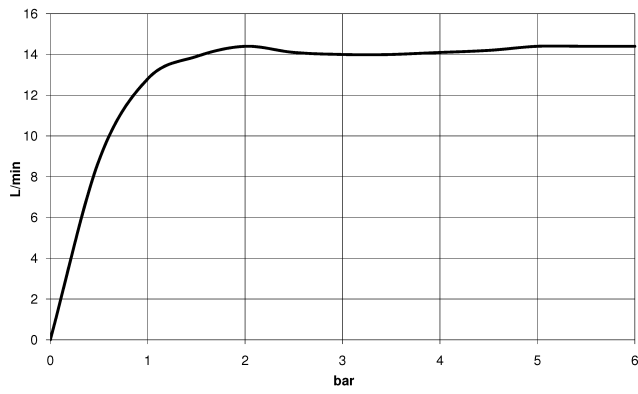

SERIES-VARIOUS Hand shower - Brushed Platinum

IMO

28 029 979

- COMPACT RAIN, max. flow rate 15 l/min (at 3 bar)
- with anti-scale system
- 1/2" connection

Intrinsic protection against back flow.

Fits: IMO, LULU, MADISON, MEM, TARA,
CL.1, LISSÉ, VAIA, META, CYO

	Brushed Platinum	28 029 979-06
	Chrome	28 029 979-00
	Chrome	28 029 979-00 0010
	Brushed Platinum	28 029 979-06 0010
	Platinum	28 029 979-08 0010
	Platinum	28 029 979-08
	Dark Chrome	28 029 979-19 0010
	Dark Chrome	28 029 979-19
	Light Gold	28 029 979-26 0010
	Light Gold	28 029 979-26
	Brushed Durabass (23kt Gold)	28 029 979-28 0010
	Brushed Durabass (23kt Gold)	28 029 979-28
	Matte Black	28 029 979-33 0010
	Matte Black	28 029 979-33
	Brushed Champagne (22kt Gold)	28 029 979-46
	Brushed Champagne (22kt Gold)	28 029 979-46 0010
	Champagne (22kt Gold)	28 029 979-47
	Champagne (22kt Gold)	28 029 979-47 0010
	Brushed Chrome	28 029 979-93 0010
	Brushed Chrome	28 029 979-93
	Brushed Dark Platinum	28 029 979-99 0010
	Brushed Dark Platinum	28 029 979-99

28 029 979

mm [inches]

Flow rate chart

28 029 979

Product version from 4/1/2024

Parts for other
finishes can be found
here: [Chrome](#)

SERIES-VARIOUS Hand shower - Brushed Platinum

IMO