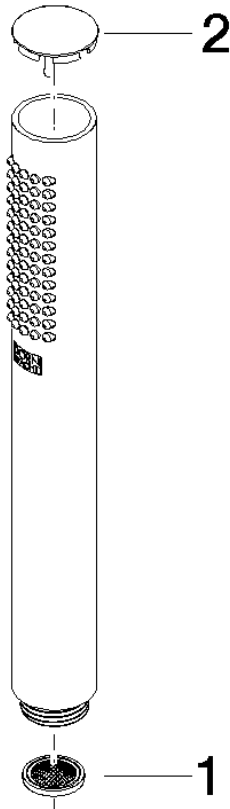

SERIES-VARIOUS Hand shower - Brushed Platinum

IMO

28 029 979

- COMPACT RAIN, max. flow rate 15 l/min (at 3 bar)
- with anti-scale system
- 1/2" connection

Intrinsic protection against back flow.

Fits: IMO, LULU, MADISON, MEM, TARA,
CL.1, LISSÉ, VAIA, META, CYO

	Brushed Platinum	28 029 979-06
	Chrome	28 029 979-00
	Chrome	28 029 979-00 0010
	Brushed Platinum	28 029 979-06 0010
	Platinum	28 029 979-08 0010
	Platinum	28 029 979-08
	Dark Chrome	28 029 979-19 0010
	Dark Chrome	28 029 979-19
	Light Gold	28 029 979-26 0010
	Light Gold	28 029 979-26
	Brushed Durabass (23kt Gold)	28 029 979-28 0010
	Brushed Durabass (23kt Gold)	28 029 979-28
	Matte Black	28 029 979-33 0010
	Matte Black	28 029 979-33
	Brushed Champagne (22kt Gold)	28 029 979-46
	Brushed Champagne (22kt Gold)	28 029 979-46 0010
	Champagne (22kt Gold)	28 029 979-47
	Champagne (22kt Gold)	28 029 979-47 0010
	Brushed Chrome	28 029 979-93 0010
	Brushed Chrome	28 029 979-93
	Brushed Dark Platinum	28 029 979-99 0010
	Brushed Dark Platinum	28 029 979-99

28 029 979

mm [inches]

Flow rate chart

28 029 979

Product version from 4/1/2024

Parts for other
finishes can be found
here: [Chrome](#)

SERIES-VARIOUS Hand shower - Brushed Platinum

IMO

28 029 979

Spare parts list

Product version from 4/1/2024

No.	Item Number	Name	Quantity used	Delivery time
	09 23 01 039 90	sieve	2	2