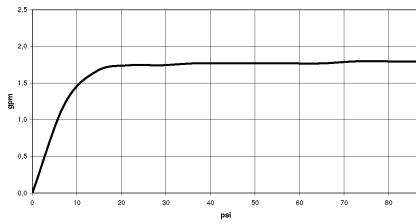

SERIES-VARIOUS Hand shower - Brushed Platinum

IMO

28 029 979

- COMPACT RAIN, max. flow rate 6.8 l/min (at 3 bar)
- with anti-scale system
- 1/2" connection
- This product can help a building meet the requirements of Green Building Rating Systems, e.g. LEED®, BREEAM®, DGNB

Intrinsic protection against back flow.

Fits: IMO, LULU, MADISON, MEM, TARA, CL.1, LISSÉ, VAIA, META, CYO

	Brushed Platinum	28 029 979-06 0010
	Chrome	28 029 979-00
	Chrome	28 029 979-00 0010
	Brushed Platinum	28 029 979-06
	Platinum	28 029 979-08 0010
	Platinum	28 029 979-08
	Dark Chrome	28 029 979-19 0010
	Dark Chrome	28 029 979-19
	Light Gold	28 029 979-26 0010
	Light Gold	28 029 979-26
	Brushed Durabass (23kt Gold)	28 029 979-28 0010
	Brushed Durabass (23kt Gold)	28 029 979-28
	Matte Black	28 029 979-33 0010
	Matte Black	28 029 979-33
	Brushed Champagne (22kt Gold)	28 029 979-46
	Brushed Champagne (22kt Gold)	28 029 979-46 0010
	Champagne (22kt Gold)	28 029 979-47
	Champagne (22kt Gold)	28 029 979-47 0010
	Brushed Chrome	28 029 979-93 0010
	Brushed Chrome	28 029 979-93
	Brushed Dark Platinum	28 029 979-99 0010
	Brushed Dark Platinum	28 029 979-99

28 029 979

mm [inches]

Flow rate chart

28 029 979

Product version from 4/1/2024

Parts for other
finishes can be found
here: [Chrome](#)

SERIES-VARIOUS Hand shower - Brushed Platinum

IMO