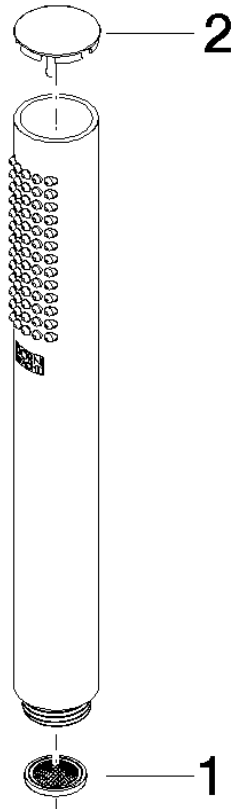

SERIES-VARIOUS Hand shower - Brushed Platinum

IMO

28 029 979

- COMPACT RAIN, max. flow rate 6.8 l/min (at 3 bar)
- with anti-scale system
- 1/2" connection
- This product can help a building meet the requirements of Green Building Rating Systems, e.g. LEED®, BREEAM®, DGNB

Intrinsic protection against back flow.

Fits: IMO, LULU, MADISON, MEM, TARA, CL.1, LISSÉ, VAIA, META, CYO

	Brushed Platinum	28 029 979-06 0010
	Chrome	28 029 979-00
	Chrome	28 029 979-00 0010
	Brushed Platinum	28 029 979-06
	Platinum	28 029 979-08 0010
	Platinum	28 029 979-08
	Dark Chrome	28 029 979-19 0010
	Dark Chrome	28 029 979-19
	Light Gold	28 029 979-26 0010
	Light Gold	28 029 979-26
	Brushed Durabass (23kt Gold)	28 029 979-28 0010
	Brushed Durabass (23kt Gold)	28 029 979-28
	Matte Black	28 029 979-33 0010
	Matte Black	28 029 979-33
	Brushed Champagne (22kt Gold)	28 029 979-46
	Brushed Champagne (22kt Gold)	28 029 979-46 0010
	Champagne (22kt Gold)	28 029 979-47
	Champagne (22kt Gold)	28 029 979-47 0010
	Brushed Chrome	28 029 979-93 0010
	Brushed Chrome	28 029 979-93
	Brushed Dark Platinum	28 029 979-99 0010
	Brushed Dark Platinum	28 029 979-99

28 029 979

mm [inches]

Flow rate chart

28 029 979

Product version from 4/1/2024

Parts for other
finishes can be found
here: [Chrome](#)

SERIES-VARIOUS Hand shower - Brushed Platinum

IMO

28 029 979

Spare parts list

Product version from 4/1/2024

No.	Item Number	Name	Quantity used	Delivery time
	09 23 01 039 90	sieve	2	2