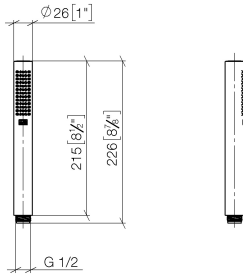

SERIES-VARIOUS Hand shower - Brushed Platinum

IMO

28 029 979

- COMPACT RAIN, max. flow rate 6.8 l/min (at 3 bar)
- with anti-scale system
- 1/2" connection
- This product can help a building meet the requirements of Green Building Rating Systems, e.g. LEED®, BREEAM®, DGNB

Intrinsic protection against back flow.

Fits: IMO, LULU, MADISON, MEM, TARA, CL.1, LISSÉ, VAIA, META, CYO

	Brushed Platinum	28 029 979-06 0010
	Chrome	28 029 979-00
	Chrome	28 029 979-00 0010
	Brushed Platinum	28 029 979-06
	Platinum	28 029 979-08 0010
	Platinum	28 029 979-08
	Dark Chrome	28 029 979-19 0010
	Dark Chrome	28 029 979-19
	Light Gold	28 029 979-26 0010
	Light Gold	28 029 979-26
	Brushed Durabass (23kt Gold)	28 029 979-28 0010
	Brushed Durabass (23kt Gold)	28 029 979-28
	Matte Black	28 029 979-33 0010
	Matte Black	28 029 979-33
	Brushed Champagne (22kt Gold)	28 029 979-46
	Brushed Champagne (22kt Gold)	28 029 979-46 0010
	Champagne (22kt Gold)	28 029 979-47
	Champagne (22kt Gold)	28 029 979-47 0010
	Brushed Chrome	28 029 979-93 0010
	Brushed Chrome	28 029 979-93
	Brushed Dark Platinum	28 029 979-99 0010
	Brushed Dark Platinum	28 029 979-99

28 029 979

mm [inches]

Flow rate chart

28 029 979

Product version from 4/1/2024

Parts for other
finishes can be found
here: [Chrome](#)

SERIES-VARIOUS Hand shower - Brushed Platinum

IMO