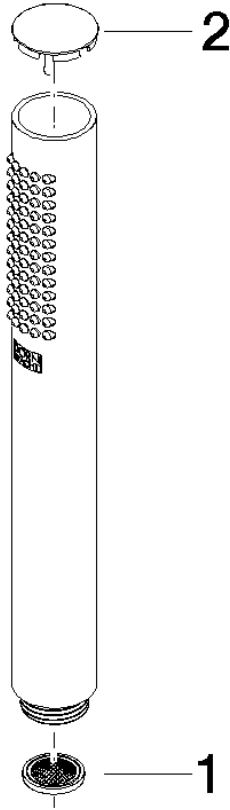

28 029 979

- COMPACT RAIN, max. flow rate 15 l/min (at 3 bar)
- with anti-scale system
- 1/2" connection

Intrinsic protection against back flow.

Fits: IMO, LULU, MADISON, MEM, TARA,
CL.1, LISSÉ, VAIA, META, CYO

	Platinum	28 029 979-08
	Chrome	28 029 979-00
	Chrome	28 029 979-00 0010
	Brushed Platinum	28 029 979-06
	Brushed Platinum	28 029 979-06 0010
	Platinum	28 029 979-08 0010
	Dark Chrome	28 029 979-19 0010
	Dark Chrome	28 029 979-19
	Light Gold	28 029 979-26 0010
	Light Gold	28 029 979-26
	Brushed Durabass (23kt Gold)	28 029 979-28 0010
	Brushed Durabass (23kt Gold)	28 029 979-28
	Matte Black	28 029 979-33 0010
	Matte Black	28 029 979-33
	Brushed Champagne (22kt Gold)	28 029 979-46
	Brushed Champagne (22kt Gold)	28 029 979-46 0010
	Champagne (22kt Gold)	28 029 979-47
	Champagne (22kt Gold)	28 029 979-47 0010
	Brushed Chrome	28 029 979-93 0010
	Brushed Chrome	28 029 979-93
	Brushed Dark Platinum	28 029 979-99 0010
	Brushed Dark Platinum	28 029 979-99

28 029 979

mm [inches]

Flow rate chart

28 029 979

Product version from 4/1/2024

Parts for other
finishes can be found
here: [Chrome](#)

SERIES-VARIOUS Hand shower - Platinum

IMO

28 029 979

Spare parts list

Product version from 4/1/2024

No.	Item Number	Name	Quantity used	Delivery time
	09 23 01 039 90	sieve	2	2