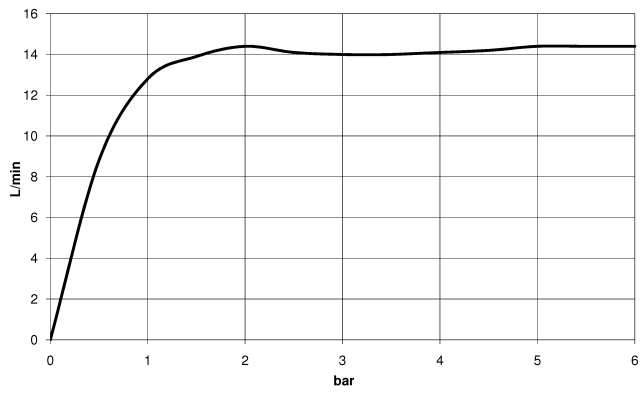

28 029 979

- COMPACT RAIN, max. flow rate 15 l/min (at 3 bar)
- with anti-scale system
- 1/2" connection

Intrinsic protection against back flow.

Fits: IMO, LULU, MADISON, MEM, TARA,
CL.1, LISSÉ, VAIA, META, CYO

	Platinum	28 029 979-08
	Chrome	28 029 979-00
	Chrome	28 029 979-00 0010
	Brushed Platinum	28 029 979-06
	Brushed Platinum	28 029 979-06 0010
	Platinum	28 029 979-08 0010
	Dark Chrome	28 029 979-19 0010
	Dark Chrome	28 029 979-19
	Light Gold	28 029 979-26 0010
	Light Gold	28 029 979-26
	Brushed Durabass (23kt Gold)	28 029 979-28 0010
	Brushed Durabass (23kt Gold)	28 029 979-28
	Matte Black	28 029 979-33 0010
	Matte Black	28 029 979-33
	Brushed Champagne (22kt Gold)	28 029 979-46
	Brushed Champagne (22kt Gold)	28 029 979-46 0010
	Champagne (22kt Gold)	28 029 979-47
	Champagne (22kt Gold)	28 029 979-47 0010
	Brushed Chrome	28 029 979-93 0010
	Brushed Chrome	28 029 979-93
	Brushed Dark Platinum	28 029 979-99 0010
	Brushed Dark Platinum	28 029 979-99

28 029 979

mm [inches]

Flow rate chart

28 029 979

Product version from 4/1/2024

Parts for other
finishes can be found
here: [Chrome](#)

SERIES-VARIOUS Hand shower - Platinum

IMO