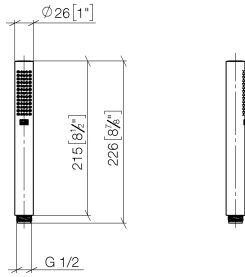

28 029 979

- COMPACT RAIN, max. flow rate 15 l/min (at 3 bar)
- with anti-scale system
- 1/2" connection

Intrinsic protection against back flow.

Fits: IMO, LULU, MADISON, MEM, TARA,
CL.1, LISSÉ, VAIA, META, CYO

28 029 979

mm [inches]

Flow rate chart

28 029 979

Product version from 4/1/2024

Parts for other
finishes can be found
here: [Chrome](#)

SERIES-VARIOUS Hand shower - Platinum

IMO