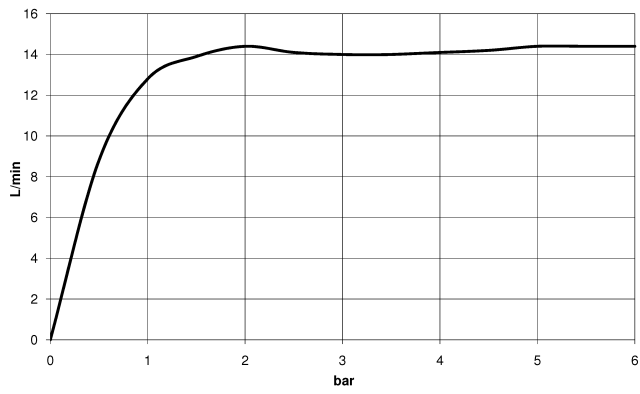

SERIES-VARIOUS Hand shower - Dark Chrome

IMO

28 029 979

- COMPACT RAIN, max. flow rate 15 l/min (at 3 bar)
- with anti-scale system
- 1/2" connection

Intrinsic protection against back flow.

Fits: IMO, LULU, MADISON, MEM, TARA,
CL.1, LISSÉ, VAIA, META, CYO

| | | |
|--------------------------------------------------------------------------------------|-------------------------------------|--------------------|
|  | Dark Chrome | 28 029 979-19 |
|  | Chrome | 28 029 979-00 |
|  | Chrome | 28 029 979-00 0010 |
|  | Brushed Platinum | 28 029 979-06 |
|  | Brushed Platinum | 28 029 979-06 0010 |
|  | Platinum | 28 029 979-08 0010 |
|  | Platinum | 28 029 979-08 |
|  | Dark Chrome | 28 029 979-19 0010 |
|  | Light Gold | 28 029 979-26 0010 |
|  | Light Gold | 28 029 979-26 |
|  | Brushed Durabass (23kt Gold) | 28 029 979-28 0010 |
|  | Brushed Durabass (23kt Gold) | 28 029 979-28 |
|  | Matte Black | 28 029 979-33 0010 |
|  | Matte Black | 28 029 979-33 |
|  | Brushed Champagne (22kt Gold) | 28 029 979-46 |
|  | Brushed Champagne (22kt Gold) | 28 029 979-46 0010 |
|  | Champagne (22kt Gold) | 28 029 979-47 |
|  | Champagne (22kt Gold) | 28 029 979-47 0010 |
|  | Brushed Chrome | 28 029 979-93 0010 |
|  | Brushed Chrome | 28 029 979-93 |
|  | Brushed Dark Platinum | 28 029 979-99 0010 |
|  | Brushed Dark Platinum | 28 029 979-99 |

28 029 979

mm [inches]

Flow rate chart

28 029 979

Product version from 4/1/2024

Parts for other
finishes can be found
here: [Chrome](#)

SERIES-VARIOUS Hand shower - Dark Chrome

IMO