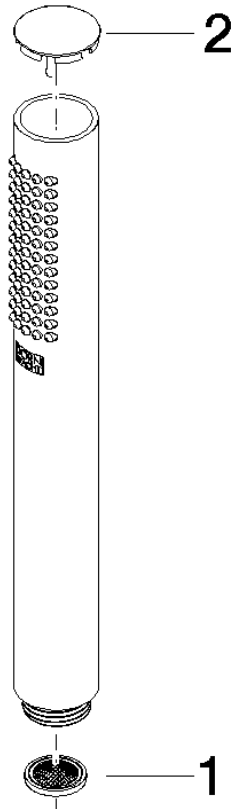

SERIES-VARIOUS Hand shower - Dark Chrome

IMO

28 029 979

- COMPACT RAIN, max. flow rate 15 l/min (at 3 bar)
- with anti-scale system
- 1/2" connection

Intrinsic protection against back flow.

Fits: IMO, LULU, MADISON, MEM, TARA,
CL.1, LISSÉ, VAIA, META, CYO

| | | |
|--------------------------------------------------------------------------------------|-------------------------------------|--------------------|
|  | Dark Chrome | 28 029 979-19 |
|  | Chrome | 28 029 979-00 |
|  | Chrome | 28 029 979-00 0010 |
|  | Brushed Platinum | 28 029 979-06 |
|  | Brushed Platinum | 28 029 979-06 0010 |
|  | Platinum | 28 029 979-08 0010 |
|  | Platinum | 28 029 979-08 |
|  | Dark Chrome | 28 029 979-19 0010 |
|  | Light Gold | 28 029 979-26 0010 |
|  | Light Gold | 28 029 979-26 |
|  | Brushed Durabass (23kt Gold) | 28 029 979-28 0010 |
|  | Brushed Durabass (23kt Gold) | 28 029 979-28 |
|  | Matte Black | 28 029 979-33 0010 |
|  | Matte Black | 28 029 979-33 |
|  | Brushed Champagne (22kt Gold) | 28 029 979-46 |
|  | Brushed Champagne (22kt Gold) | 28 029 979-46 0010 |
|  | Champagne (22kt Gold) | 28 029 979-47 |
|  | Champagne (22kt Gold) | 28 029 979-47 0010 |
|  | Brushed Chrome | 28 029 979-93 0010 |
|  | Brushed Chrome | 28 029 979-93 |
|  | Brushed Dark Platinum | 28 029 979-99 0010 |
|  | Brushed Dark Platinum | 28 029 979-99 |

28 029 979

mm [inches]

Flow rate chart

28 029 979

Product version from 4/1/2024

Parts for other
finishes can be found
here: [Chrome](#)

SERIES-VARIOUS Hand shower - Dark Chrome

IMO

28 029 979

Spare parts list

Product version from 4/1/2024

| No. | Item Number | Name | Quantity used | Delivery time |
|-----|-----------------|-------|---------------|---------------|
| | 09 23 01 039 90 | sieve | 2 | 2 |