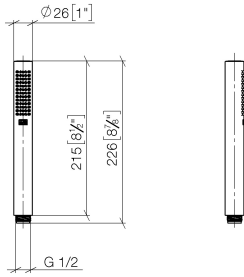

SERIES-VARIOUS Hand shower - Dark Chrome

IMO

28 029 979

- COMPACT RAIN, max. flow rate 15 l/min (at 3 bar)
- with anti-scale system
- 1/2" connection

Intrinsic protection against back flow.

Fits: IMO, LULU, MADISON, MEM, TARA,
CL.1, LISSÉ, VAIA, META, CYO

| | | |
|--------------------------------------------------------------------------------------|-------------------------------------|--------------------|
|  | Dark Chrome | 28 029 979-19 |
|  | Chrome | 28 029 979-00 |
|  | Chrome | 28 029 979-00 0010 |
|  | Brushed Platinum | 28 029 979-06 |
|  | Brushed Platinum | 28 029 979-06 0010 |
|  | Platinum | 28 029 979-08 0010 |
|  | Platinum | 28 029 979-08 |
|  | Dark Chrome | 28 029 979-19 0010 |
|  | Light Gold | 28 029 979-26 0010 |
|  | Light Gold | 28 029 979-26 |
|  | Brushed Durabass (23kt Gold) | 28 029 979-28 0010 |
|  | Brushed Durabass (23kt Gold) | 28 029 979-28 |
|  | Matte Black | 28 029 979-33 0010 |
|  | Matte Black | 28 029 979-33 |
|  | Brushed Champagne (22kt Gold) | 28 029 979-46 |
|  | Brushed Champagne (22kt Gold) | 28 029 979-46 0010 |
|  | Champagne (22kt Gold) | 28 029 979-47 |
|  | Champagne (22kt Gold) | 28 029 979-47 0010 |
|  | Brushed Chrome | 28 029 979-93 0010 |
|  | Brushed Chrome | 28 029 979-93 |
|  | Brushed Dark Platinum | 28 029 979-99 0010 |
|  | Brushed Dark Platinum | 28 029 979-99 |

28 029 979

mm [inches]

Flow rate chart

28 029 979

Product version from 4/1/2024

Parts for other
finishes can be found
here: [Chrome](#)

SERIES-VARIOUS Hand shower - Dark Chrome

IMO