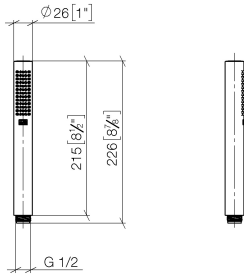

28 029 979

- COMPACT RAIN, max. flow rate 15 l/min (at 3 bar)
- with anti-scale system
- 1/2" connection

Intrinsic protection against back flow.

Fits: IMO, LULU, MADISON, MEM, TARA,
CL.1, LISSÉ, VAIA, META, CYO

	Light Gold	28 029 979-26
	Chrome	28 029 979-00
	Chrome	28 029 979-00 0010
	Brushed Platinum	28 029 979-06
	Brushed Platinum	28 029 979-06 0010
	Platinum	28 029 979-08 0010
	Platinum	28 029 979-08
	Dark Chrome	28 029 979-19 0010
	Dark Chrome	28 029 979-19
	Light Gold	28 029 979-26 0010
	Brushed Durabronze (23kt Gold)	28 029 979-28 0010
	Brushed Durabronze (23kt Gold)	28 029 979-28
	Matte Black	28 029 979-33 0010
	Matte Black	28 029 979-33
	Brushed Champagne (22kt Gold)	28 029 979-46
	Brushed Champagne (22kt Gold)	28 029 979-46 0010
	Champagne (22kt Gold)	28 029 979-47
	Champagne (22kt Gold)	28 029 979-47 0010
	Brushed Chrome	28 029 979-93 0010
	Brushed Chrome	28 029 979-93
	Brushed Dark Platinum	28 029 979-99 0010
	Brushed Dark Platinum	28 029 979-99

28 029 979

mm [inches]

Flow rate chart

28 029 979

Product version from 4/1/2024

Parts for other
finishes can be found
here: [Chrome](#)

SERIES-VARIOUS Hand shower - Light Gold

IMO