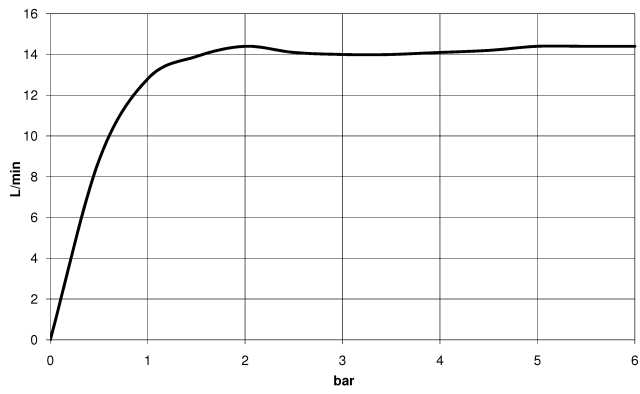

28 029 979

- COMPACT RAIN, max. flow rate 15 l/min (at 3 bar)
- with anti-scale system
- 1/2" connection

Intrinsic protection against back flow.

Fits: IMO, LULU, MADISON, MEM, TARA,
CL.1, LISSÉ, VAIA, META, CYO

	Light Gold	28 029 979-26
	Chrome	28 029 979-00
	Chrome	28 029 979-00 0010
	Brushed Platinum	28 029 979-06
	Brushed Platinum	28 029 979-06 0010
	Platinum	28 029 979-08 0010
	Platinum	28 029 979-08
	Dark Chrome	28 029 979-19 0010
	Dark Chrome	28 029 979-19
	Light Gold	28 029 979-26 0010
	Brushed Durabronze (23kt Gold)	28 029 979-28 0010
	Brushed Durabronze (23kt Gold)	28 029 979-28
	Matte Black	28 029 979-33 0010
	Matte Black	28 029 979-33
	Brushed Champagne (22kt Gold)	28 029 979-46
	Brushed Champagne (22kt Gold)	28 029 979-46 0010
	Champagne (22kt Gold)	28 029 979-47
	Champagne (22kt Gold)	28 029 979-47 0010
	Brushed Chrome	28 029 979-93 0010
	Brushed Chrome	28 029 979-93
	Brushed Dark Platinum	28 029 979-99 0010
	Brushed Dark Platinum	28 029 979-99

28 029 979

mm [inches]

Flow rate chart

28 029 979

Product version from 4/1/2024

Parts for other
finishes can be found
here: [Chrome](#)

SERIES-VARIOUS Hand shower - Light Gold

IMO