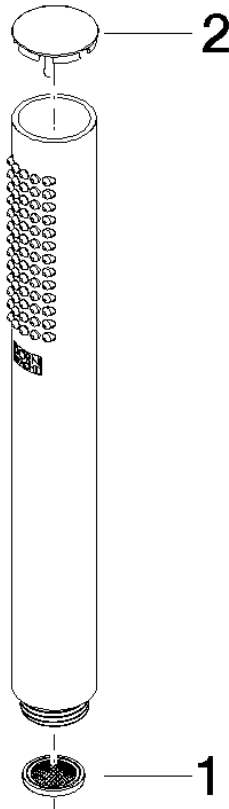

SERIES-VARIOUS Hand shower - Light Gold

IMO

28 029 979

- COMPACT RAIN, max. flow rate 6.8 l/min (at 3 bar)
- with anti-scale system
- 1/2" connection
- This product can help a building meet the requirements of Green Building Rating Systems, e.g. LEED®, BREEAM®, DGNB

Intrinsic protection against back flow.

Fits: IMO, LULU, MADISON, MEM, TARA, CL.1, LISSÉ, VAIA, META, CYO

	Light Gold	28 029 979-26 0010
	Chrome	28 029 979-00
	Chrome	28 029 979-00 0010
	Brushed Platinum	28 029 979-06
	Brushed Platinum	28 029 979-06 0010
	Platinum	28 029 979-08 0010
	Platinum	28 029 979-08
	Dark Chrome	28 029 979-19 0010
	Dark Chrome	28 029 979-19
	Light Gold	28 029 979-26
	Brushed Durabronze (23kt Gold)	28 029 979-28 0010
	Brushed Durabronze (23kt Gold)	28 029 979-28
	Matte Black	28 029 979-33 0010
	Matte Black	28 029 979-33
	Brushed Champagne (22kt Gold)	28 029 979-46
	Brushed Champagne (22kt Gold)	28 029 979-46 0010
	Champagne (22kt Gold)	28 029 979-47
	Champagne (22kt Gold)	28 029 979-47 0010
	Brushed Chrome	28 029 979-93 0010
	Brushed Chrome	28 029 979-93
	Brushed Dark Platinum	28 029 979-99 0010
	Brushed Dark Platinum	28 029 979-99

28 029 979

mm [inches]

Flow rate chart

28 029 979

Product version from 4/1/2024

Parts for other
finishes can be found
here: [Chrome](#)

SERIES-VARIOUS Hand shower - Light Gold

IMO

28 029 979

Spare parts list

Product version from 4/1/2024

No.	Item Number	Name	Quantity used	Delivery time
	09 23 01 039 90	sieve	2	2