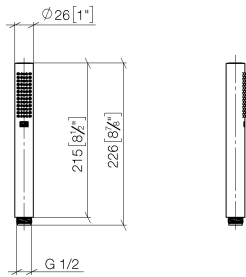

SERIES-VARIOUS Hand shower FlowReduce - Brushed Light Gold

28 029 979 Product version from 4/1/2024

- COMPACT RAIN, max. flow rate 6.8 l/min (at 3 bar)
- with anti-scale system
- 1/2" connection
- This product can help a building meet the requirements of Green Building Rating Systems, e.g. LEED®, BREEAM®, DGNB

Intrinsic protection against back flow.

	Brushed Light Gold	28 029 979-27 0010
	Chrome	28 029 979-00
	Chrome	28 029 979-00 0010
	Brushed Platinum	28 029 979-06
	Brushed Platinum	28 029 979-06 0010
	Platinum	28 029 979-08 0010
	Platinum	28 029 979-08
	Dark Chrome	28 029 979-19 0010
	Dark Chrome	28 029 979-19
	Light Gold	28 029 979-26 0010
	Light Gold	28 029 979-26
	Brushed Light Gold	28 029 979-27
	Brushed Durabrass (23kt Gold)	28 029 979-28
	Brushed Durabrass (23kt Gold)	28 029 979-28 0010
	Matte Black	28 029 979-33
	Matte Black	28 029 979-33 0010
	Brushed Champagne (22kt Gold)	28 029 979-46 0010
	Brushed Champagne (22kt Gold)	28 029 979-46
	Champagne (22kt Gold)	28 029 979-47 0010
	Champagne (22kt Gold)	28 029 979-47
	Brushed Chrome	28 029 979-93
	Brushed Chrome	28 029 979-93 0010
	Brushed Dark Platinum	28 029 979-99
	Brushed Dark Platinum	28 029 979-99 0010

SERIES-VARIOUS Hand shower FlowReduce - Brushed Light Gold

28 029 979 Product version from 4/1/2024

SERIES-VARIOUS Hand shower FlowReduce - Brushed Light Gold

28 029 979 Product version from 4/1/2024

mm [inches]