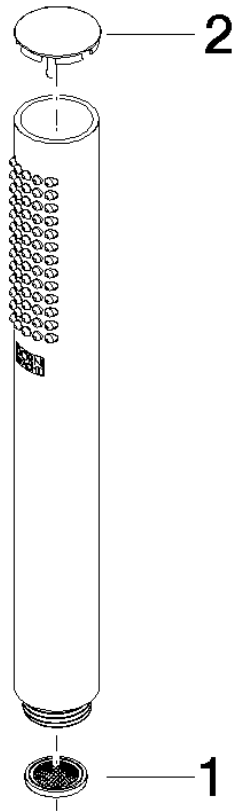

SERIES-VARIOUS Hand shower FlowReduce - Brushed Light Gold

28 029 979 Product version from 4/1/2024

- COMPACT RAIN, max. flow rate 6.8 l/min (at 3 bar)
- with anti-scale system
- 1/2" connection
- This product can help a building meet the requirements of Green Building Rating Systems, e.g. LEED®, BREEAM®, DGNB

Intrinsic protection against back flow.

	Brushed Light Gold	28 029 979-27 0010
	Chrome	28 029 979-00
	Chrome	28 029 979-00 0010
	Brushed Platinum	28 029 979-06
	Brushed Platinum	28 029 979-06 0010
	Platinum	28 029 979-08 0010
	Platinum	28 029 979-08
	Dark Chrome	28 029 979-19 0010
	Dark Chrome	28 029 979-19
	Light Gold	28 029 979-26 0010
	Light Gold	28 029 979-26
	Brushed Light Gold	28 029 979-27
	Brushed Durabrass (23kt Gold)	28 029 979-28
	Brushed Durabrass (23kt Gold)	28 029 979-28 0010
	Matte Black	28 029 979-33
	Matte Black	28 029 979-33 0010
	Brushed Champagne (22kt Gold)	28 029 979-46 0010
	Brushed Champagne (22kt Gold)	28 029 979-46
	Champagne (22kt Gold)	28 029 979-47 0010
	Champagne (22kt Gold)	28 029 979-47
	Brushed Chrome	28 029 979-93
	Brushed Chrome	28 029 979-93 0010
	Brushed Dark Platinum	28 029 979-99
	Brushed Dark Platinum	28 029 979-99 0010

SERIES-VARIOUS Hand shower FlowReduce - Brushed Light Gold

28 029 979 Product version from 4/1/2024

SERIES-VARIOUS Hand shower FlowReduce - Brushed Light Gold

28 029 979 Product version from 4/1/2024

mm [inches]

LGA_38

SERIES-VARIOUS Hand shower FlowReduce - Brushed Light Gold

28 029 979 Product version from 4/1/2024

Parts for other finishes can be found here: [Chrome](#)

Spare parts list

No.	Item Number	Name	Quantity used	Delivery time
1	09 23 01 039 90	sieve	1	2
2	09 21 02 153-27	cap	1	60