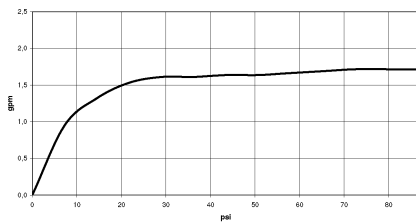

Flow rate chart

Codes & Standards

DIN 4109

ISO 3822

Ü-Zeichen