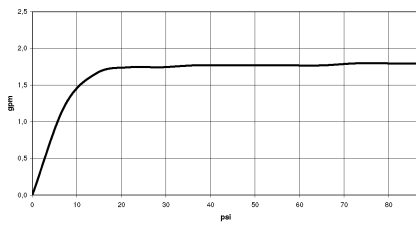

SERIES-VARIOUS Hand shower - Brushed Durabron (23kt Gold)

IMO

28 029 979

- COMPACT RAIN, max. flow rate 6.8 l/min (at 3 bar)
- with anti-scale system
- 1/2" connection
- This product can help a building meet the requirements of Green Building Rating Systems, e.g. LEED®, BREEAM®, DGNB

Intrinsic protection against back flow.

Fits: IMO, LULU, MADISON, MEM, TARA, CL.1, LISSÉ, VAIA, META, CYO

	Brushed Durabron (23kt Gold)	28 029 979-28 0010
	Chrome	28 029 979-00
	Chrome	28 029 979-00 0010
	Brushed Platinum	28 029 979-06
	Brushed Platinum	28 029 979-06 0010
	Platinum	28 029 979-08 0010
	Platinum	28 029 979-08
	Dark Chrome	28 029 979-19 0010
	Dark Chrome	28 029 979-19
	Light Gold	28 029 979-26 0010
	Light Gold	28 029 979-26
	Brushed Durabron (23kt Gold)	28 029 979-28
	Matte Black	28 029 979-33 0010
	Matte Black	28 029 979-33
	Brushed Champagne (22kt Gold)	28 029 979-46
	Brushed Champagne (22kt Gold)	28 029 979-46 0010
	Champagne (22kt Gold)	28 029 979-47
	Champagne (22kt Gold)	28 029 979-47 0010
	Brushed Chrome	28 029 979-93 0010
	Brushed Chrome	28 029 979-93
	Brushed Dark Platinum	28 029 979-99 0010
	Brushed Dark Platinum	28 029 979-99

28 029 979

mm [inches]

Flow rate chart

28 029 979

Product version from 4/1/2024

Parts for other
finishes can be found
here: [Chrome](#)

SERIES-VARIOUS Hand shower - Brushed Durabrass (23kt Gold)

IMO