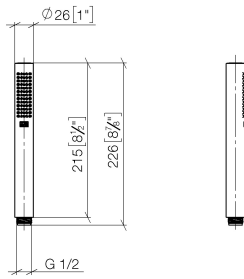

SERIES-VARIOUS Hand shower - Brushed Durabron (23kt Gold)

IMO

28 029 979

- COMPACT RAIN, max. flow rate 6.8 l/min (at 3 bar)
- with anti-scale system
- 1/2" connection
- This product can help a building meet the requirements of Green Building Rating Systems, e.g. LEED®, BREEAM®, DGNB

Intrinsic protection against back flow.

Fits: IMO, LULU, MADISON, MEM, TARA, CL.1, LISSÉ, VAIA, META, CYO

	Brushed Durabron (23kt Gold)	28 029 979-28 0010
	Chrome	28 029 979-00
	Chrome	28 029 979-00 0010
	Brushed Platinum	28 029 979-06
	Brushed Platinum	28 029 979-06 0010
	Platinum	28 029 979-08 0010
	Platinum	28 029 979-08
	Dark Chrome	28 029 979-19 0010
	Dark Chrome	28 029 979-19
	Light Gold	28 029 979-26 0010
	Light Gold	28 029 979-26
	Brushed Durabron (23kt Gold)	28 029 979-28
	Matte Black	28 029 979-33 0010
	Matte Black	28 029 979-33
	Brushed Champagne (22kt Gold)	28 029 979-46
	Brushed Champagne (22kt Gold)	28 029 979-46 0010
	Champagne (22kt Gold)	28 029 979-47
	Champagne (22kt Gold)	28 029 979-47 0010
	Brushed Chrome	28 029 979-93 0010
	Brushed Chrome	28 029 979-93
	Brushed Dark Platinum	28 029 979-99 0010
	Brushed Dark Platinum	28 029 979-99

28 029 979

mm [inches]

Flow rate chart

28 029 979

Product version from 4/1/2024

Parts for other
finishes can be found
here: [Chrome](#)

SERIES-VARIOUS Hand shower - Brushed Durabrass (23kt Gold)

IMO