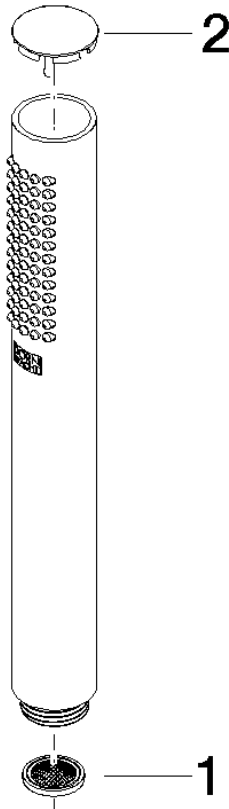

SERIES-VARIOUS Hand shower - Brushed Champagne (22kt Gold)

IMO

28 029 979

- COMPACT RAIN, max. flow rate 15 l/min (at 3 bar)
- with anti-scale system
- 1/2" connection

Intrinsic protection against back flow.

Fits: IMO, LULU, MADISON, MEM, TARA, CL.1, LISSÉ, VAIA, META, CYO

	Brushed Champagne (22kt Gold)	28 029 979-46
	Chrome	28 029 979-00
	Chrome	28 029 979-00 0010
	Brushed Platinum	28 029 979-06
	Brushed Platinum	28 029 979-06 0010
	Platinum	28 029 979-08 0010
	Platinum	28 029 979-08
	Dark Chrome	28 029 979-19 0010
	Dark Chrome	28 029 979-19
	Light Gold	28 029 979-26 0010
	Light Gold	28 029 979-26
	Brushed Durabronze (23kt Gold)	28 029 979-28 0010
	Brushed Durabronze (23kt Gold)	28 029 979-28
	Matte Black	28 029 979-33 0010
	Matte Black	28 029 979-33
	Brushed Champagne (22kt Gold)	28 029 979-46 0010
	Champagne (22kt Gold)	28 029 979-47
	Champagne (22kt Gold)	28 029 979-47 0010
	Brushed Chrome	28 029 979-93 0010
	Brushed Chrome	28 029 979-93
	Brushed Dark Platinum	28 029 979-99 0010
	Brushed Dark Platinum	28 029 979-99

28 029 979

mm [inches]

Flow rate chart

28 029 979

Product version from 4/1/2024

Parts for other finishes can be found here: [Chrome](#)

SERIES-VARIOUS Hand shower - Brushed Champagne (22kt Gold)

IMO

28 029 979

Spare parts list

Product version from 4/1/2024

No.	Item Number	Name	Quantity used	Delivery time
	09 23 01 039 90	sieve	2	2