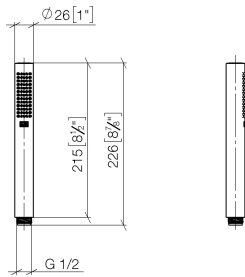

SERIES-VARIOUS Hand shower - Brushed Champagne (22kt Gold)

IMO

28 029 979

- COMPACT RAIN, max. flow rate 15 l/min (at 3 bar)
- with anti-scale system
- 1/2" connection

Intrinsic protection against back flow.

Fits: IMO, LULU, MADISON, MEM, TARA, CL.1, LISSÉ, VAIA, META, CYO

	Brushed Champagne (22kt Gold)	28 029 979-46
	Chrome	28 029 979-00
	Chrome	28 029 979-00 0010
	Brushed Platinum	28 029 979-06
	Brushed Platinum	28 029 979-06 0010
	Platinum	28 029 979-08 0010
	Platinum	28 029 979-08
	Dark Chrome	28 029 979-19 0010
	Dark Chrome	28 029 979-19
	Light Gold	28 029 979-26 0010
	Light Gold	28 029 979-26
	Brushed Durabronze (23kt Gold)	28 029 979-28 0010
	Brushed Durabronze (23kt Gold)	28 029 979-28
	Matte Black	28 029 979-33 0010
	Matte Black	28 029 979-33
	Brushed Champagne (22kt Gold)	28 029 979-46 0010
	Champagne (22kt Gold)	28 029 979-47
	Champagne (22kt Gold)	28 029 979-47 0010
	Brushed Chrome	28 029 979-93 0010
	Brushed Chrome	28 029 979-93
	Brushed Dark Platinum	28 029 979-99 0010
	Brushed Dark Platinum	28 029 979-99

28 029 979

mm [inches]

Flow rate chart

28 029 979

Product version from 4/1/2024

Parts for other finishes can be found here: [Chrome](#)

SERIES-VARIOUS Hand shower - Brushed Champagne (22kt Gold)

IMO