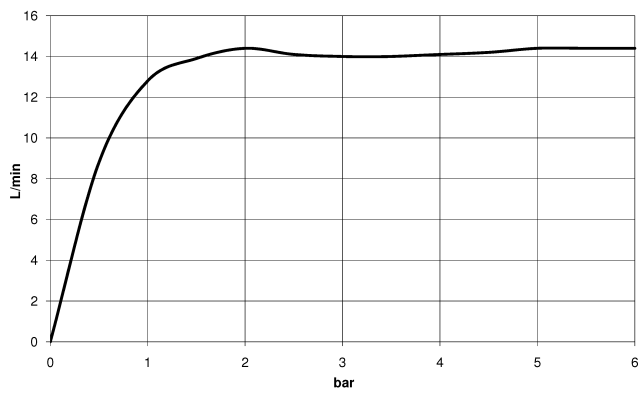

SERIES-VARIOUS Hand shower - Brushed Champagne (22kt Gold)

IMO

28 029 979

- COMPACT RAIN, max. flow rate 15 l/min (at 3 bar)
- with anti-scale system
- 1/2" connection

Intrinsic protection against back flow.

Fits: IMO, LULU, MADISON, MEM, TARA, CL.1, LISSÉ, VAIA, META, CYO

	Brushed Champagne (22kt Gold)	28 029 979-46
	Chrome	28 029 979-00
	Chrome	28 029 979-00 0010
	Brushed Platinum	28 029 979-06
	Brushed Platinum	28 029 979-06 0010
	Platinum	28 029 979-08 0010
	Platinum	28 029 979-08
	Dark Chrome	28 029 979-19 0010
	Dark Chrome	28 029 979-19
	Light Gold	28 029 979-26 0010
	Light Gold	28 029 979-26
	Brushed Durabronze (23kt Gold)	28 029 979-28 0010
	Brushed Durabronze (23kt Gold)	28 029 979-28
	Matte Black	28 029 979-33 0010
	Matte Black	28 029 979-33
	Brushed Champagne (22kt Gold)	28 029 979-46 0010
	Champagne (22kt Gold)	28 029 979-47
	Champagne (22kt Gold)	28 029 979-47 0010
	Brushed Chrome	28 029 979-93 0010
	Brushed Chrome	28 029 979-93
	Brushed Dark Platinum	28 029 979-99 0010
	Brushed Dark Platinum	28 029 979-99

28 029 979

mm [inches]

Flow rate chart

28 029 979

Product version from 4/1/2024

Parts for other finishes can be found here: [Chrome](#)

SERIES-VARIOUS Hand shower - Brushed Champagne (22kt Gold)

IMO