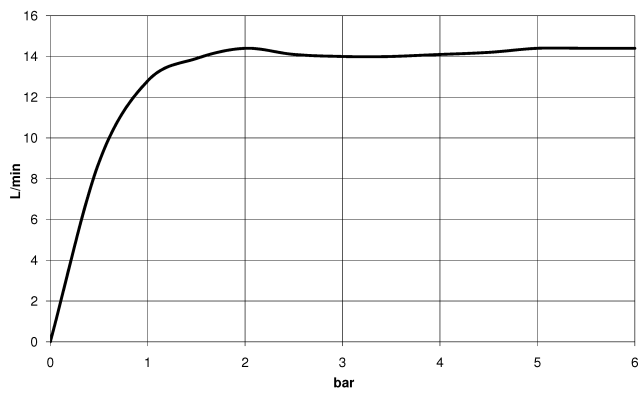

SERIES-VARIOUS Hand shower - Champagne (22kt Gold)

IMO

28 029 979

- COMPACT RAIN, max. flow rate 15 l/min (at 3 bar)
- with anti-scale system
- 1/2" connection

Intrinsic protection against back flow.

Fits: IMO, LULU, MADISON, MEM, TARA,
CL.1, LISSÉ, VAIA, META, CYO

	Champagne (22kt Gold)	28 029 979-47
	Chrome	28 029 979-00
	Chrome	28 029 979-00 0010
	Brushed Platinum	28 029 979-06
	Brushed Platinum	28 029 979-06 0010
	Platinum	28 029 979-08 0010
	Platinum	28 029 979-08
	Dark Chrome	28 029 979-19 0010
	Dark Chrome	28 029 979-19
	Light Gold	28 029 979-26 0010
	Light Gold	28 029 979-26
	Brushed Durabrand (23kt Gold)	28 029 979-28 0010
	Brushed Durabrand (23kt Gold)	28 029 979-28
	Matte Black	28 029 979-33 0010
	Matte Black	28 029 979-33
	Brushed Champagne (22kt Gold)	28 029 979-46
	Brushed Champagne (22kt Gold)	28 029 979-46 0010
	Champagne (22kt Gold)	28 029 979-47 0010
	Brushed Chrome	28 029 979-93 0010
	Brushed Chrome	28 029 979-93
	Brushed Dark Platinum	28 029 979-99 0010
	Brushed Dark Platinum	28 029 979-99

28 029 979

mm [inches]

Flow rate chart

28 029 979

Product version from 4/1/2024

Parts for other
finishes can be found
here: [Chrome](#)

SERIES-VARIOUS Hand shower - Champagne (22kt Gold)

IMO