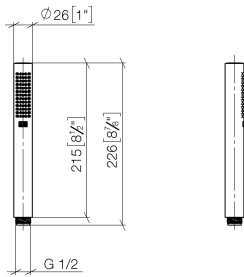

SERIES-VARIOUS Hand shower - Champagne (22kt Gold)

IMO

28 029 979

- COMPACT RAIN, max. flow rate 15 l/min (at 3 bar)
- with anti-scale system
- 1/2" connection

Intrinsic protection against back flow.

Fits: IMO, LULU, MADISON, MEM, TARA,
CL.1, LISSÉ, VAIA, META, CYO

28 029 979

mm [inches]

Flow rate chart

28 029 979

Product version from 4/1/2024

Parts for other
finishes can be found
here: [Chrome](#)

SERIES-VARIOUS Hand shower - Champagne (22kt Gold)

IMO