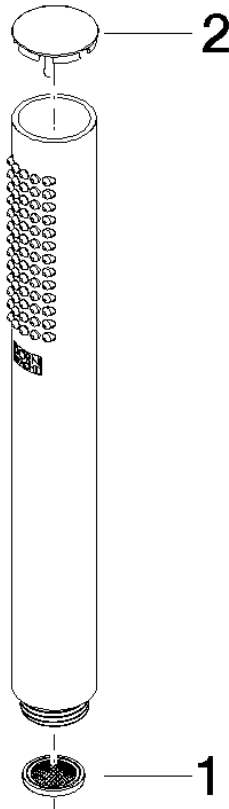

SERIES-VARIOUS Hand shower - Champagne (22kt Gold)

IMO

28 029 979

- COMPACT RAIN, max. flow rate 15 l/min (at 3 bar)
- with anti-scale system
- 1/2" connection

Intrinsic protection against back flow.

Fits: IMO, LULU, MADISON, MEM, TARA,
CL.1, LISSÉ, VAIA, META, CYO

	Champagne (22kt Gold)	28 029 979-47
	Chrome	28 029 979-00
	Chrome	28 029 979-00 0010
	Brushed Platinum	28 029 979-06
	Brushed Platinum	28 029 979-06 0010
	Platinum	28 029 979-08 0010
	Platinum	28 029 979-08
	Dark Chrome	28 029 979-19 0010
	Dark Chrome	28 029 979-19
	Light Gold	28 029 979-26 0010
	Light Gold	28 029 979-26
	Brushed Durabrand (23kt Gold)	28 029 979-28 0010
	Brushed Durabrand (23kt Gold)	28 029 979-28
	Matte Black	28 029 979-33 0010
	Matte Black	28 029 979-33
	Brushed Champagne (22kt Gold)	28 029 979-46
	Brushed Champagne (22kt Gold)	28 029 979-46 0010
	Champagne (22kt Gold)	28 029 979-47 0010
	Brushed Chrome	28 029 979-93 0010
	Brushed Chrome	28 029 979-93
	Brushed Dark Platinum	28 029 979-99 0010
	Brushed Dark Platinum	28 029 979-99

28 029 979

mm [inches]

Flow rate chart

28 029 979

Product version from 4/1/2024

Parts for other
finishes can be found
here: [Chrome](#)

SERIES-VARIOUS Hand shower - Champagne (22kt Gold)

IMO

28 029 979

Spare parts list

Product version from 4/1/2024

No.	Item Number	Name	Quantity used	Delivery time
	09 23 01 039 90	sieve	2	2