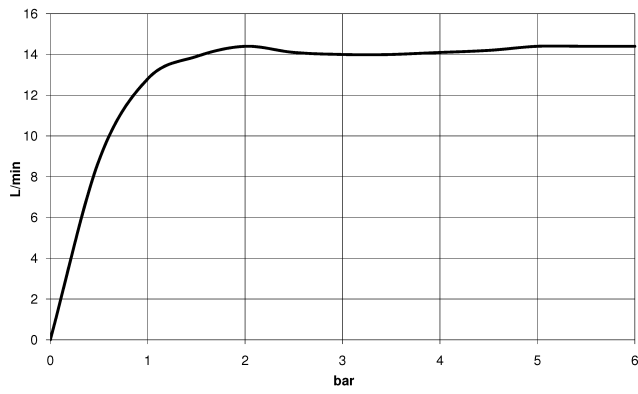

28 029 979

- COMPACT RAIN, max. flow rate 15 l/min (at 3 bar)
- with anti-scale system
- 1/2" connection

Intrinsic protection against back flow.

Fits: IMO, LULU, MADISON, MEM, TARA,
CL.1, LISSÉ, VAIA, META, CYO

	Brushed Chrome	28 029 979-93
	Chrome	28 029 979-00
	Chrome	28 029 979-00 0010
	Brushed Platinum	28 029 979-06
	Brushed Platinum	28 029 979-06 0010
	Platinum	28 029 979-08 0010
	Platinum	28 029 979-08
	Dark Chrome	28 029 979-19 0010
	Dark Chrome	28 029 979-19
	Light Gold	28 029 979-26 0010
	Light Gold	28 029 979-26
	Brushed Durabrand (23kt Gold)	28 029 979-28 0010
	Brushed Durabrand (23kt Gold)	28 029 979-28
	Matte Black	28 029 979-33 0010
	Matte Black	28 029 979-33
	Brushed Champagne (22kt Gold)	28 029 979-46
	Brushed Champagne (22kt Gold)	28 029 979-46 0010
	Champagne (22kt Gold)	28 029 979-47
	Champagne (22kt Gold)	28 029 979-47 0010
	Brushed Chrome	28 029 979-93 0010
	Brushed Dark Platinum	28 029 979-99 0010
	Brushed Dark Platinum	28 029 979-99

28 029 979

mm [inches]

Flow rate chart

28 029 979

Product version from 4/1/2024

Parts for other
finishes can be found
here: [Chrome](#)

SERIES-VARIOUS Hand shower - Brushed Chrome

IMO