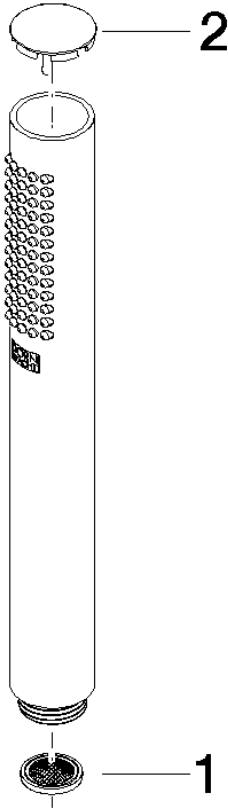

28 029 979

- COMPACT RAIN, max. flow rate 15 l/min (at 3 bar)
- with anti-scale system
- 1/2" connection

Intrinsic protection against back flow.

Fits: IMO, LULU, MADISON, MEM, TARA,
CL.1, LISSÉ, VAIA, META, CYO

	Brushed Chrome	28 029 979-93
	Chrome	28 029 979-00
	Chrome	28 029 979-00 0010
	Brushed Platinum	28 029 979-06
	Brushed Platinum	28 029 979-06 0010
	Platinum	28 029 979-08 0010
	Platinum	28 029 979-08
	Dark Chrome	28 029 979-19 0010
	Dark Chrome	28 029 979-19
	Light Gold	28 029 979-26 0010
	Light Gold	28 029 979-26
	Brushed Durabrand (23kt Gold)	28 029 979-28 0010
	Brushed Durabrand (23kt Gold)	28 029 979-28
	Matte Black	28 029 979-33 0010
	Matte Black	28 029 979-33
	Brushed Champagne (22kt Gold)	28 029 979-46
	Brushed Champagne (22kt Gold)	28 029 979-46 0010
	Champagne (22kt Gold)	28 029 979-47
	Champagne (22kt Gold)	28 029 979-47 0010
	Brushed Chrome	28 029 979-93 0010
	Brushed Dark Platinum	28 029 979-99 0010
	Brushed Dark Platinum	28 029 979-99

28 029 979

mm [inches]

Flow rate chart

28 029 979

Product version from 4/1/2024

Parts for other
finishes can be found
here: [Chrome](#)

SERIES-VARIOUS Hand shower - Brushed Chrome

IMO

28 029 979

Spare parts list

Product version from 4/1/2024

No.	Item Number	Name	Quantity used	Delivery time
	09 23 01 039 90	sieve	2	2