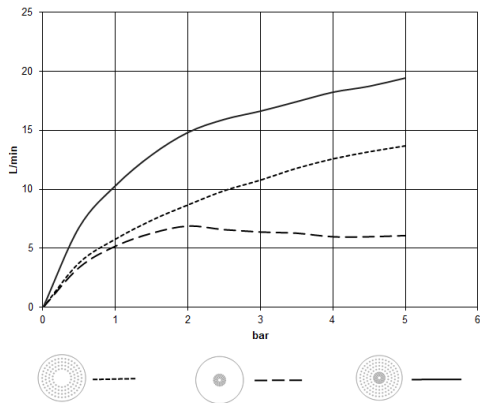

Rain shower for surface-mounted ceiling installation 300 mm - Brushed Platinum

TARA

28 031 970

Fits: TARA, LISSÉ, VAIA, META

- rain shower Ø 300 mm
- PURE RAIN, max. flow rate 12 l/min (at 3 bar)
- PURIFY RAIN, max. flow rate 6 l/min (at 3 bar)
- Distance to ceiling from bottom edge of shower 40 mm
- with anti-scale system
- For simultaneous control of the jet types, we recommend the xTool thermostat module
- WRAS 240502006

Required miscellaneous

Concealed ceiling installation box 35 041 970 90 with ceiling fixing -

- min. recess depth 90 mm
- max. recess depth 115 mm
- 2x female thread 1/2" outlet
- concealed rough parts

28 031 970
mm [inches]

Flow rate chart

Certificates

LGA_38400.

WRAS_240502006.

28 031 970

Spare parts list

No.	Item Number	Name	Quantity used	Delivery time
1	90 17 20 263 00 90	fixing set	1	2
2	90 24 03 309 01 90	connection	1	2
3	90 24 03 309 00 90	connection	1	2