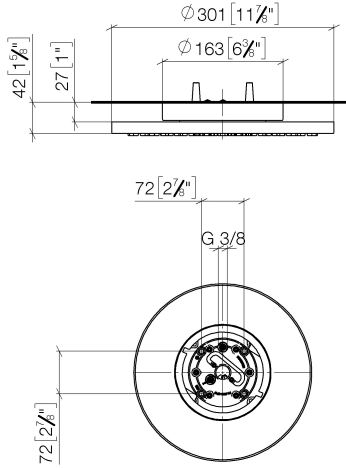

Rain shower for surface-mounted ceiling installation 300 mm - Brushed Platinum

TARA

28 031 970

Fits: TARA, LISSÉ, VAIA, META

- rain shower Ø 300 mm
- PURE RAIN, max. flow rate 12 l/min (at 3 bar)
- PURIFY RAIN, max. flow rate 6 l/min (at 3 bar)
- Distance to ceiling from bottom edge of shower 40 mm
- with anti-scale system
- For simultaneous control of the jet types, we recommend the xTool thermostat module
- WRAS 240502006

Required miscellaneous

Concealed ceiling installation box 35 041 970 90 with ceiling fixing -

- min. recess depth 90 mm
- max. recess depth 115 mm
- 2x female thread 1/2" outlet
- concealed rough parts

28 031 970
mm [inches]

Flow rate chart

Certificates

LGA_38400.

WRAS_240502006.

28 031 970

Spare parts list

No.	Item Number	Name	Quantity used	Delivery time
1	90 17 20 263 00 90	fixing set	1	2
2	90 24 03 309 01 90	connection	1	2
3	90 24 03 309 00 90	connection	1	2