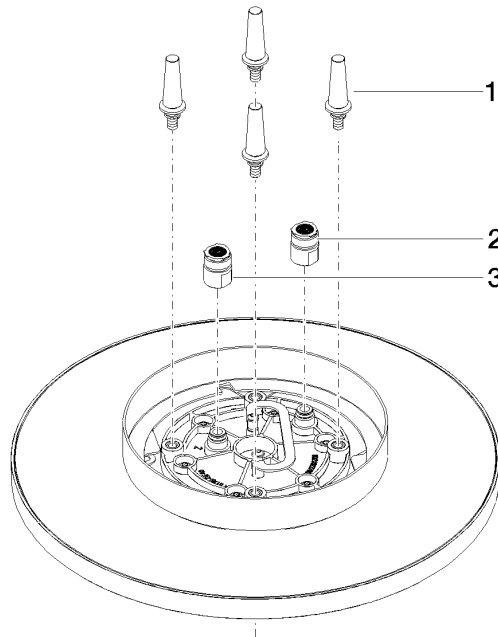

Rain shower for surface-mounted ceiling installation 300 mm - Brushed Platinum

TARA

28 031 970

Fits: TARA, LISSÉ, VAIA, META

- rain shower Ø 300 mm
- PURE RAIN, max. flow rate 12 l/min (at 3 bar)
- PURIFY RAIN, max. flow rate 6 l/min (at 3 bar)
- Distance to ceiling from bottom edge of shower 40 mm
- with anti-scale system
- For simultaneous control of the jet types, we recommend the xTool thermostat module
- WRAS 240502006

Required miscellaneous

Concealed ceiling installation box 35 041 970 90 with ceiling fixing -

- min. recess depth 90 mm
- max. recess depth 115 mm
- 2x female thread 1/2" outlet
- concealed rough parts

28 031 970
mm [inches]

Flow rate chart

Certificates

LGA_38400.

WRAS_240502006.

28 031 970

Spare parts list

No.	Item Number	Name	Quantity used	Delivery time
1	90 17 20 263 00 90	fixing set	1	2
2	90 24 03 309 01 90	connection	1	2
3	90 24 03 309 00 90	connection	1	2