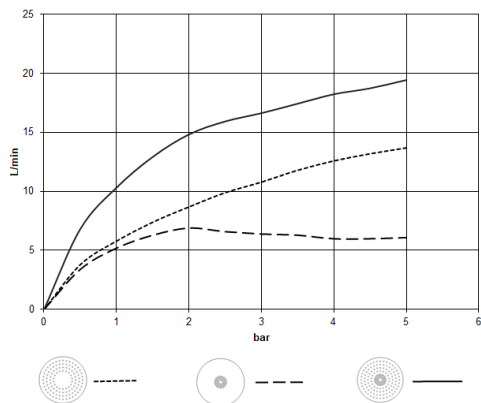

28 031 970

- rain shower Ø 300 mm
- PURE RAIN, max. flow rate 12 l/min (at 3 bar)
- PURIFY RAIN, max. flow rate 6 l/min (at 3 bar)
- Distance to ceiling from bottom edge of shower 40 mm
- with anti-scale system
- For simultaneous control of the jet types, we recommend the xTool thermostat module
- WRAS 240502006

Required miscellaneous

Concealed ceiling installation box 35 041 970 90 with ceiling fixing -

- concealed rough parts
- min. recess depth 90 mm
- max. recess depth 115 mm
- 2x female thread " outlet

28 031 970

mm [inches]

Flow rate chart

Certificates

LGA_38400.

WRAS_240502006.

28 031 970

Spare parts list

No.	Item Number	Name	Quantity used	Delivery time
1	90 17 20 263 00 90	fixing set	1	2
2	90 24 03 309 01 90	connection	1	2
3	90 24 03 309 00 90	connection	1	2