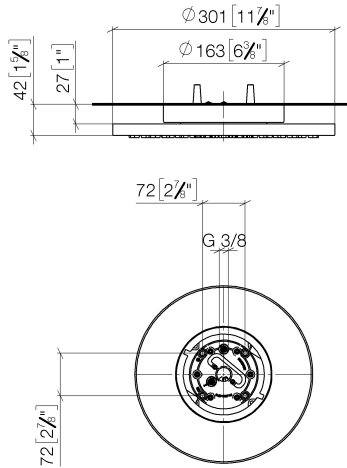

28 031 970

- rain shower Ø 300 mm
- PURE RAIN, max. flow rate 12 l/min (at 3 bar)
- PURIFY RAIN, max. flow rate 6 l/min (at 3 bar)
- Distance to ceiling from bottom edge of shower 40 mm
- with anti-scale system
- For simultaneous control of the jet types, we recommend the xTool thermostat module
- WRAS 240502006

Required miscellaneous

Concealed ceiling installation box 35 041 970 90 with ceiling fixing -

- concealed rough parts
- min. recess depth 90 mm
- max. recess depth 115 mm
- 2x female thread " outlet

28 031 970

mm [inches]

Flow rate chart

Certificates

LGA_38400.

WRAS_240502006.

28 031 970

Spare parts list

No.	Item Number	Name	Quantity used	Delivery time
1	90 17 20 263 00 90	fixing set	1	2
2	90 24 03 309 01 90	connection	1	2
3	90 24 03 309 00 90	connection	1	2