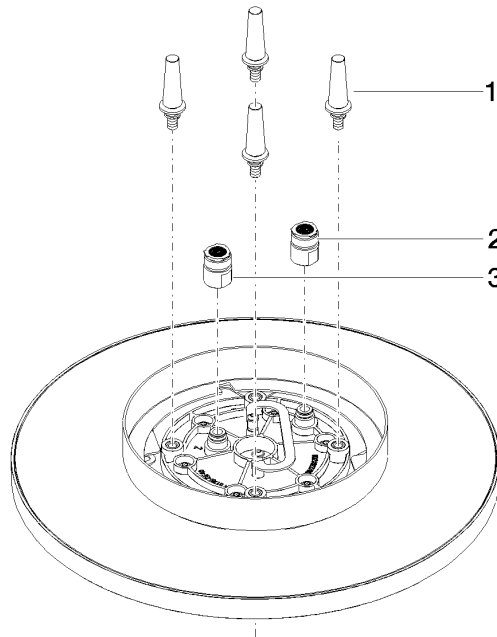

28 031 970

- rain shower Ø 300 mm
- PURE RAIN, max. flow rate 12 l/min (at 3 bar)
- PURIFY RAIN, max. flow rate 6 l/min (at 3 bar)
- Distance to ceiling from bottom edge of shower 40 mm
- with anti-scale system
- For simultaneous control of the jet types, we recommend the xTool thermostat module
- WRAS 240502006

Required miscellaneous

Concealed ceiling installation box 35 041 970 90 with ceiling fixing -

- concealed rough parts
- min. recess depth 90 mm
- max. recess depth 115 mm
- 2x female thread " outlet

28 031 970

mm [inches]

Flow rate chart

Certificates

LGA_38400.

WRAS_240502006.

28 031 970

Spare parts list

No.	Item Number	Name	Quantity used	Delivery time
1	90 17 20 263 00 90	fixing set	1	2
2	90 24 03 309 01 90	connection	1	2
3	90 24 03 309 00 90	connection	1	2