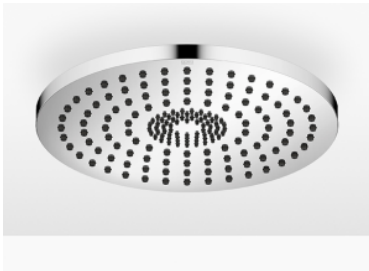

28 031 970

Fits: TARA, LISSÉ, VAIA, META

- rain shower Ø 300 mm
- PURE RAIN, max. flow rate 12 l/min (at 3 bar)
- PURIFY RAIN, max. flow rate 6 l/min (at 3 bar)
- Distance to ceiling from bottom edge of shower 40 mm
- with anti-scale system
- For simultaneous control of the jet types, we recommend the xTool thermostat module
- WRAS 240502006

	Light Gold	28 031 970-26
	Chrome	28 031 970-00
	Brushed Platinum	28 031 970-06
	Platinum	28 031 970-08
	Dark Chrome	28 031 970-19
	Brushed Light Gold	28 031 970-27
	Brushed Durabrass (23kt Gold)	28 031 970-28
	Matte Black	28 031 970-33
	Brushed Bronze	28 031 970-42
	Brushed Champagne (22kt Gold)	28 031 970-46
	Champagne (22kt Gold)	28 031 970-47
	Brushed Chrome	28 031 970-93
	Brushed Dark Platinum	28 031 970-99

Required miscellaneous

Concealed ceiling installation box 35 041 970 90 with ceiling fixing -

- concealed rough parts
- min. recess depth 90 mm
- max. recess depth 115 mm
- 2x female thread " outlet

28 031 970