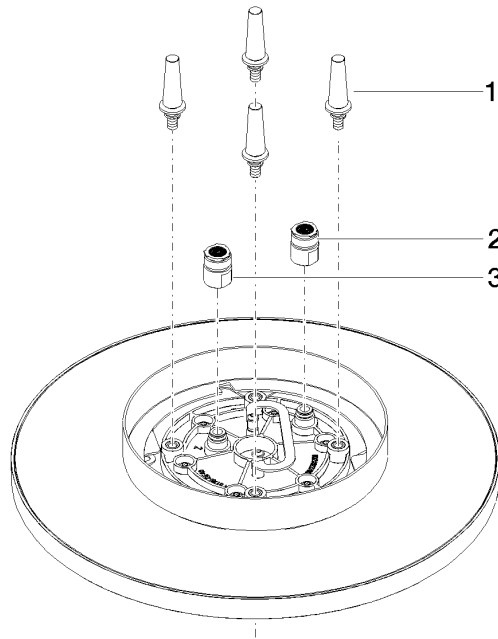

28 031 970

Fits: TARA, LISSÉ, VAIA, META

- rain shower Ø 300 mm
- PURE RAIN, max. flow rate 12 l/min (at 3 bar)
- PURIFY RAIN, max. flow rate 6 l/min (at 3 bar)
- Distance to ceiling from bottom edge of shower 40 mm
- with anti-scale system
- For simultaneous control of the jet types, we recommend the xTool thermostat module
- WRAS 240502006

Required miscellaneous

Concealed ceiling installation box 35 041 970 90 with ceiling fixing -

- concealed rough parts
- min. recess depth 90 mm
- max. recess depth 115 mm
- 2x female thread " outlet

28 031 970

mm [inches]

Flow rate chart

Certificates

LGA_38400.

WRAS_240502006.

28 031 970

Spare parts list

No.	Item Number	Name	Quantity used	Delivery time
1	90 17 20 263 00 90	fixing set	1	2
2	90 24 03 309 01 90	connection	1	2
3	90 24 03 309 00 90	connection	1	2