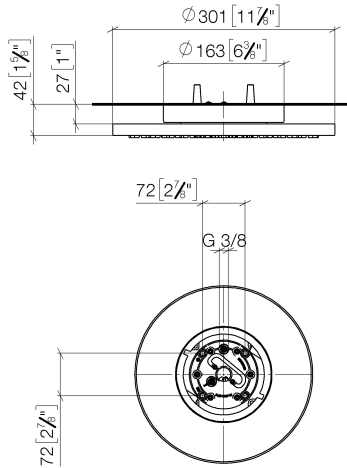

28 031 970

Fits: TARA, LISSÉ, VAIA, META

- rain shower Ø 300 mm
- PURE RAIN, max. flow rate 12 l/min (at 3 bar)
- PURIFY RAIN, max. flow rate 6 l/min (at 3 bar)
- Distance to ceiling from bottom edge of shower 40 mm
- with anti-scale system
- For simultaneous control of the jet types, we recommend the xTool thermostat module
- WRAS 240502006

Required miscellaneous

Concealed ceiling installation box 35 041 970 90 with ceiling fixing -

- concealed rough parts
- min. recess depth 90 mm
- max. recess depth 115 mm
- 2x female thread " outlet

28 031 970

mm [inches]

Flow rate chart

Certificates

LGA_38400.

WRAS_240502006.

28 031 970

Spare parts list

No.	Item Number	Name	Quantity used	Delivery time
1	90 17 20 263 00 90	fixing set	1	2
2	90 24 03 309 01 90	connection	1	2
3	90 24 03 309 00 90	connection	1	2