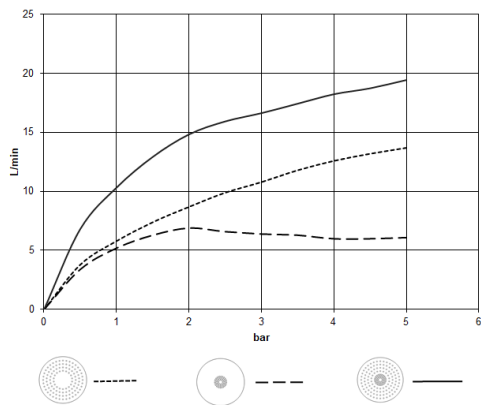

28 031 970

Fits: TARA, LISSÉ, VAIA, META

- rain shower Ø 300 mm
- PURE RAIN, max. flow rate 12 l/min (at 3 bar)
- PURIFY RAIN, max. flow rate 6 l/min (at 3 bar)
- Distance to ceiling from bottom edge of shower 40 mm
- with anti-scale system
- For simultaneous control of the jet types, we recommend the xTool thermostat module
- WRAS 240502006

Required miscellaneous

Concealed ceiling installation box 35 041 970 90 with ceiling fixing -

- concealed rough parts
- min. recess depth 90 mm
- max. recess depth 115 mm
- 2x female thread " outlet

28 031 970

mm [inches]

Flow rate chart

Certificates

LGA_38400.

WRAS_240502006.

28 031 970

Spare parts list

No.	Item Number	Name	Quantity used	Delivery time
1	90 17 20 263 00 90	fixing set	1	2
2	90 24 03 309 01 90	connection	1	2
3	90 24 03 309 00 90	connection	1	2