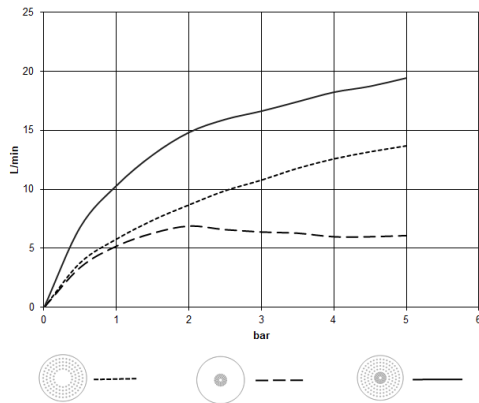

Rain shower for surface-mounted ceiling installation 300 mm - Brushed Light Gold

TARA

28 031 970

- rain shower Ø 300 mm
- PURE RAIN, max. flow rate 12 l/min (at 3 bar)
- PURIFY RAIN, max. flow rate 6 l/min (at 3 bar)
- Distance to ceiling from bottom edge of shower 40 mm
- with anti-scale system
- For simultaneous control of the jet types, we recommend the xTool thermostat module
- WRAS 240502006

Required miscellaneous

Concealed ceiling installation box 35 041 970 90 with ceiling fixing -

- concealed rough parts
- min. recess depth 90 mm
- max. recess depth 115 mm
- 2x female thread " outlet

28 031 970
mm [inches]

Flow rate chart

Certificates

LGA_38400.

WRAS_240502006.

28 031 970

Spare parts list

No.	Item Number	Name	Quantity used	Delivery time
1	90 17 20 263 00 90	fixing set	1	2
2	90 24 03 309 01 90	connection	1	2
3	90 24 03 309 00 90	connection	1	2