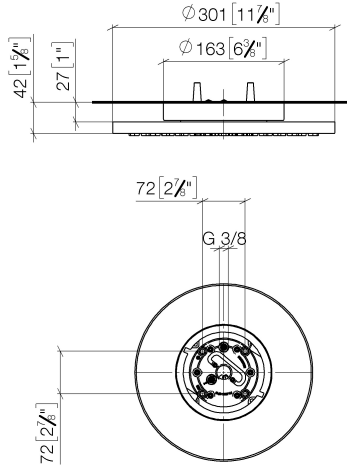

Rain shower for surface-mounted ceiling installation 300 mm - Brushed Light Gold

TARA

28 031 970

- rain shower Ø 300 mm
- PURE RAIN, max. flow rate 12 l/min (at 3 bar)
- PURIFY RAIN, max. flow rate 6 l/min (at 3 bar)
- Distance to ceiling from bottom edge of shower 40 mm
- with anti-scale system
- For simultaneous control of the jet types, we recommend the xTool thermostat module
- WRAS 240502006

Fits: TARA, LISSÉ, VAIA, META

	Brushed Light Gold	28 031 970-27
	Chrome	28 031 970-00
	Brushed Platinum	28 031 970-06
	Platinum	28 031 970-08
	Dark Chrome	28 031 970-19
	Light Gold	28 031 970-26
	Brushed Durabronze (23kt Gold)	28 031 970-28
	Matte Black	28 031 970-33
	Brushed Bronze	28 031 970-42
	Brushed Champagne (22kt Gold)	28 031 970-46
	Champagne (22kt Gold)	28 031 970-47
	Brushed Chrome	28 031 970-93
	Brushed Dark Platinum	28 031 970-99

Required miscellaneous

Concealed ceiling installation box 35 041 970 90 with ceiling fixing -

- concealed rough parts
- min. recess depth 90 mm
- max. recess depth 115 mm
- 2x female thread " outlet

28 031 970
mm [inches]

Flow rate chart

Certificates

LGA_38400.

WRAS_240502006.

28 031 970

Spare parts list

No.	Item Number	Name	Quantity used	Delivery time
1	90 17 20 263 00 90	fixing set	1	2
2	90 24 03 309 01 90	connection	1	2
3	90 24 03 309 00 90	connection	1	2