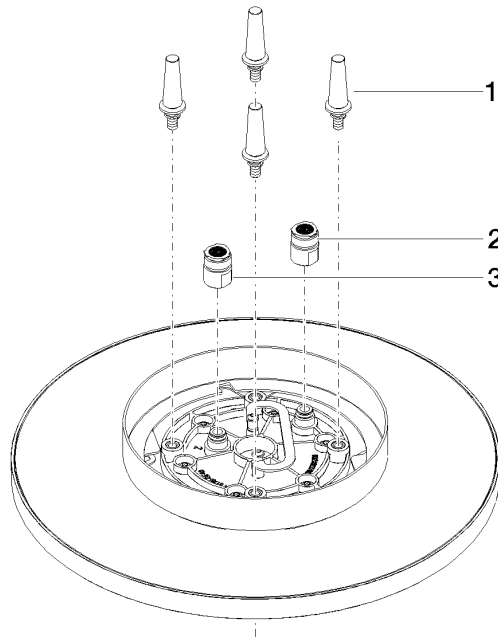

28 031 970

- rain shower Ø 300 mm
- PURE RAIN, max. flow rate 12 l/min (at 3 bar)
- PURIFY RAIN, max. flow rate 6 l/min (at 3 bar)
- Distance to ceiling from bottom edge of shower 40 mm
- with anti-scale system
- For simultaneous control of the jet types, we recommend the xTool thermostat module
- WRAS 240502006

Required miscellaneous

Concealed ceiling installation box 35 041 970 90 with ceiling fixing -

- concealed rough parts
- min. recess depth 90 mm
- max. recess depth 115 mm
- 2x female thread 1/2" outlet

28 031 970

mm [inches]

Flow rate chart

Certificates

LGA_38400.

WRAS_240502006.

28 031 970

Spare parts list

No.	Item Number	Name	Quantity used	Delivery time
1	90 17 20 263 00 90	fixing set	1	2
2	90 24 03 309 01 90	connection	1	2
3	90 24 03 309 00 90	connection	1	2