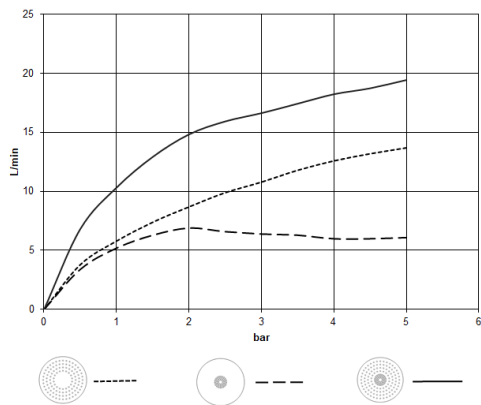

28 031 970

- rain shower Ø 300 mm
- PURE RAIN, max. flow rate 12 l/min (at 3 bar)
- PURIFY RAIN, max. flow rate 6 l/min (at 3 bar)
- Distance to ceiling from bottom edge of shower 40 mm
- with anti-scale system
- For simultaneous control of the jet types, we recommend the xTool thermostat module
- WRAS 240502006

Required miscellaneous

Concealed ceiling installation box 35 041 970 90 with ceiling fixing -

- concealed rough parts
- min. recess depth 90 mm
- max. recess depth 115 mm
- 2x female thread 1/2" outlet

28 031 970

mm [inches]

Flow rate chart

Certificates

LGA_38400.

WRAS_240502006.

28 031 970

Spare parts list

No.	Item Number	Name	Quantity used	Delivery time
1	90 17 20 263 00 90	fixing set	1	2
2	90 24 03 309 01 90	connection	1	2
3	90 24 03 309 00 90	connection	1	2