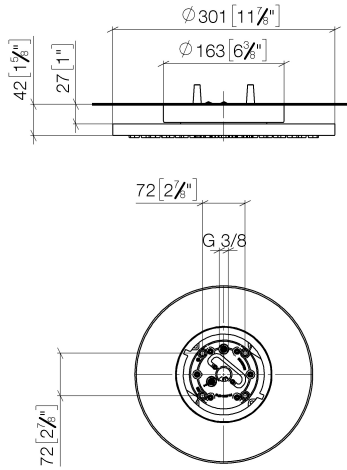

28 031 970

- rain shower Ø 300 mm
- PURE RAIN, max. flow rate 12 l/min (at 3 bar)
- PURIFY RAIN, max. flow rate 6 l/min (at 3 bar)
- Distance to ceiling from bottom edge of shower 40 mm
- with anti-scale system
- For simultaneous control of the jet types, we recommend the xTool thermostat module
- WRAS 240502006

Required miscellaneous

Concealed ceiling installation box 35 041 970 90 with ceiling fixing -

- concealed rough parts
- min. recess depth 90 mm
- max. recess depth 115 mm
- 2x female thread 1/2" outlet

28 031 970

mm [inches]

Flow rate chart

Certificates

LGA_38400.

WRAS_240502006.

28 031 970

Spare parts list

No.	Item Number	Name	Quantity used	Delivery time
1	90 17 20 263 00 90	fixing set	1	2
2	90 24 03 309 01 90	connection	1	2
3	90 24 03 309 00 90	connection	1	2