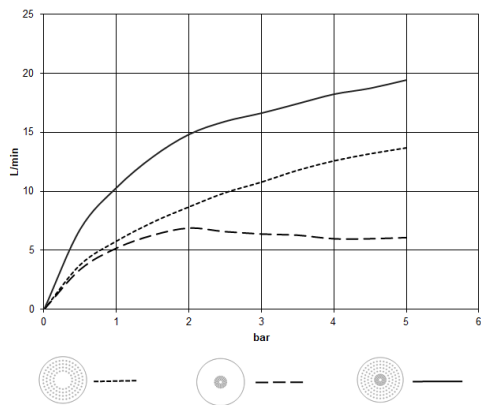

**Rain shower for surface-mounted ceiling installation 300 mm - Brushed  
Champagne (22kt Gold)**

TARA

28 031 970

- rain shower Ø 300 mm
- PURE RAIN, max. flow rate 12 l/min (at 3 bar)
- PURIFY RAIN, max. flow rate 6 l/min (at 3 bar)
- Distance to ceiling from bottom edge of shower 40 mm
- with anti-scale system
- For simultaneous control of the jet types, we recommend the xTool thermostat module
- WRAS 240502006

**Required miscellaneous**

**Concealed ceiling installation box 35 041 970 90 with ceiling fixing -**

- concealed rough parts
- min. recess depth 90 mm
- max. recess depth 115 mm
- 2x female thread " outlet

**Rain shower for surface-mounted ceiling installation 300 mm - Brushed  
Champagne (22kt Gold)**

TARA

28 031 970  
mm [inches]

**Flow rate chart**

**Certificates**

LGA\_38400.

WRAS\_240502006.

28 031 970