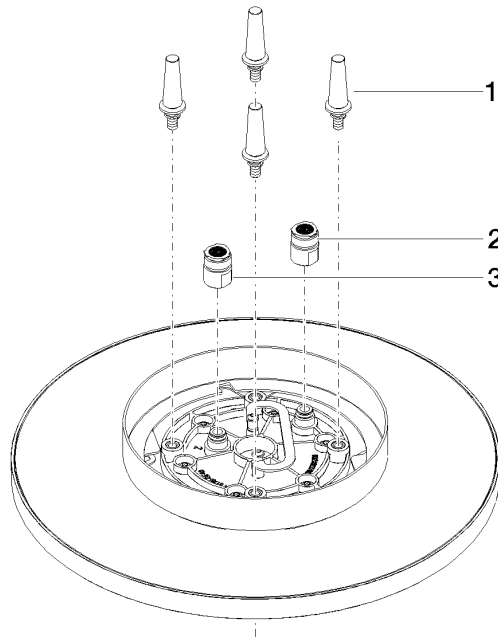

**Rain shower for surface-mounted ceiling installation 300 mm - Brushed  
Champagne (22kt Gold)**

TARA

28 031 970

- rain shower Ø 300 mm
- PURE RAIN, max. flow rate 12 l/min (at 3 bar)
- PURIFY RAIN, max. flow rate 6 l/min (at 3 bar)
- Distance to ceiling from bottom edge of shower 40 mm
- with anti-scale system
- For simultaneous control of the jet types, we recommend the xTool thermostat module
- WRAS 240502006

**Required miscellaneous**

**Concealed ceiling installation box 35 041 970 90 with ceiling fixing -**

- concealed rough parts
- min. recess depth 90 mm
- max. recess depth 115 mm
- 2x female thread " outlet

**Rain shower for surface-mounted ceiling installation 300 mm - Brushed  
Champagne (22kt Gold)**

TARA

28 031 970  
mm [inches]

**Flow rate chart**

**Certificates**

LGA\_38400.

WRAS\_240502006.

28 031 970

### Spare parts list

No.	Item Number	Name	Quantity used	Delivery time
1	90 17 20 263 00 90	fixing set	1	2
2	90 24 03 309 01 90	connection	1	2
3	90 24 03 309 00 90	connection	1	2