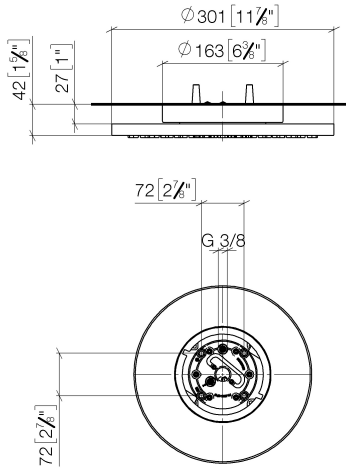

**Rain shower for surface-mounted ceiling installation 300 mm - Brushed  
Champagne (22kt Gold)**

TARA

28 031 970

- rain shower Ø 300 mm
- PURE RAIN, max. flow rate 12 l/min (at 3 bar)
- PURIFY RAIN, max. flow rate 6 l/min (at 3 bar)
- Distance to ceiling from bottom edge of shower 40 mm
- with anti-scale system
- For simultaneous control of the jet types, we recommend the xTool thermostat module
- WRAS 240502006

**Required miscellaneous**

**Concealed ceiling installation box 35 041 970 90 with ceiling fixing -**

- concealed rough parts
- min. recess depth 90 mm
- max. recess depth 115 mm
- 2x female thread " outlet

**Rain shower for surface-mounted ceiling installation 300 mm - Brushed  
Champagne (22kt Gold)**

TARA

28 031 970  
mm [inches]

**Flow rate chart**

**Certificates**

LGA\_38400.

WRAS\_240502006.

28 031 970

### Spare parts list

No.	Item Number	Name	Quantity used	Delivery time
1	90 17 20 263 00 90	fixing set	1	2
2	90 24 03 309 01 90	connection	1	2
3	90 24 03 309 00 90	connection	1	2