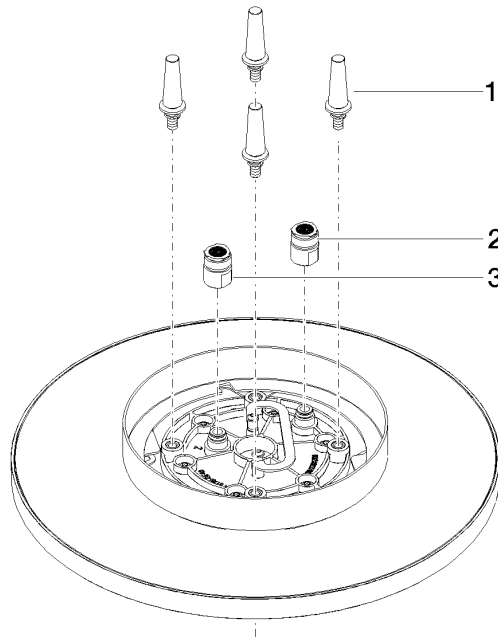

28 031 970

Fits: TARA, LISSÉ, VAIA, META

- rain shower Ø 300 mm
- PURE RAIN, max. flow rate 12 l/min (at 3 bar)
- PURIFY RAIN, max. flow rate 6 l/min (at 3 bar)
- Distance to ceiling from bottom edge of shower 40 mm
- with anti-scale system
- For simultaneous control of the jet types, we recommend the xTool thermostat module
- WRAS 240502006

Required miscellaneous

Concealed ceiling installation box 35 041 970 90 with ceiling fixing -

- min. recess depth 90 mm
- max. recess depth 115 mm
- 2x female thread 1/2" outlet
- concealed rough parts

28 031 970

mm [inches]

Flow rate chart

Certificates

LGA_38400.

WRAS_240502006.

28 031 970

Spare parts list

No.	Item Number	Name	Quantity used	Delivery time
1	90 17 20 263 00 90	fixing set	1	2
2	90 24 03 309 01 90	connection	1	2
3	90 24 03 309 00 90	connection	1	2