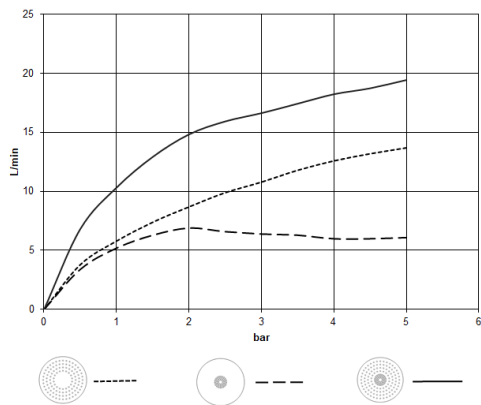

28 031 970

Fits: TARA, LISSÉ, VAIA, META

- rain shower Ø 300 mm
- PURE RAIN, max. flow rate 12 l/min (at 3 bar)
- PURIFY RAIN, max. flow rate 6 l/min (at 3 bar)
- Distance to ceiling from bottom edge of shower 40 mm
- with anti-scale system
- For simultaneous control of the jet types, we recommend the xTool thermostat module
- WRAS 240502006

Required miscellaneous

Concealed ceiling installation box 35 041 970 90 with ceiling fixing -

- min. recess depth 90 mm
- max. recess depth 115 mm
- 2x female thread 1/2" outlet
- concealed rough parts

28 031 970

mm [inches]

Flow rate chart

Certificates

LGA_38400.

WRAS_240502006.

28 031 970

Spare parts list

No.	Item Number	Name	Quantity used	Delivery time
1	90 17 20 263 00 90	fixing set	1	2
2	90 24 03 309 01 90	connection	1	2
3	90 24 03 309 00 90	connection	1	2