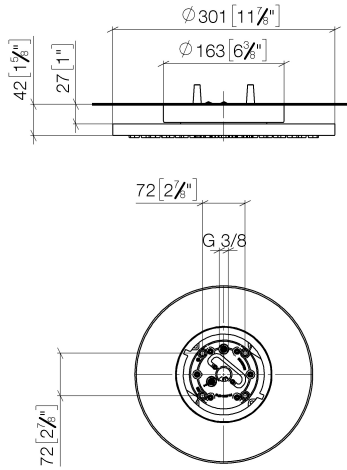

28 031 970

Fits: TARA, LISSÉ, VAIA, META

- rain shower Ø 300 mm
- PURE RAIN, max. flow rate 12 l/min (at 3 bar)
- PURIFY RAIN, max. flow rate 6 l/min (at 3 bar)
- Distance to ceiling from bottom edge of shower 40 mm
- with anti-scale system
- For simultaneous control of the jet types, we recommend the xTool thermostat module
- WRAS 240502006

Required miscellaneous

Concealed ceiling installation box 35 041 970 90 with ceiling fixing -

- min. recess depth 90 mm
- max. recess depth 115 mm
- 2x female thread 1/2" outlet
- concealed rough parts

28 031 970

mm [inches]

Flow rate chart

Certificates

LGA_38400.

WRAS_240502006.

28 031 970

Spare parts list

No.	Item Number	Name	Quantity used	Delivery time
1	90 17 20 263 00 90	fixing set	1	2
2	90 24 03 309 01 90	connection	1	2
3	90 24 03 309 00 90	connection	1	2