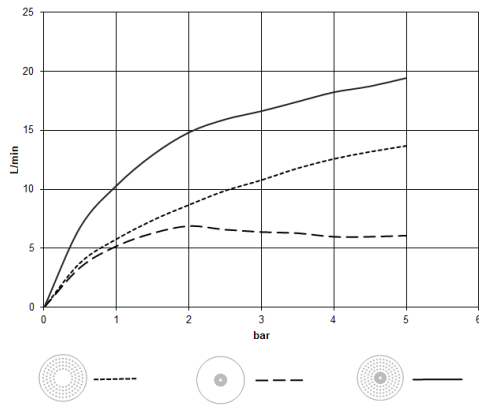

## Rain shower for surface-mounted ceiling installation 300 mm - Brushed Dark Platinum

TARA

28 031 970

Fits: TARA, LISSÉ, VAIA, META

- rain shower Ø 300 mm
- PURE RAIN, max. flow rate 12 l/min (at 3 bar)
- PURIFY RAIN, max. flow rate 6 l/min (at 3 bar)
- Distance to ceiling from bottom edge of shower 40 mm
- with anti-scale system
- For simultaneous control of the jet types, we recommend the xTool thermostat module
- WRAS 240502006

### Required miscellaneous

**Concealed ceiling installation box 35 041 970 90 with ceiling fixing -**

- min. recess depth 90 mm
- max. recess depth 115 mm
- 2x female thread 1/2" outlet
- concealed rough parts

28 031 970  
mm [inches]

Flow rate chart

Certificates

LGA\_38400.

WRAS\_240502006.

28 031 970