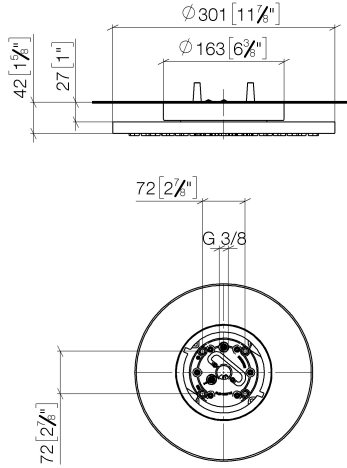

## Rain shower for surface-mounted ceiling installation 300 mm - Brushed Dark Platinum

TARA

28 031 970

Fits: TARA, LISSÉ, VAIA, META

- rain shower Ø 300 mm
- PURE RAIN, max. flow rate 12 l/min (at 3 bar)
- PURIFY RAIN, max. flow rate 6 l/min (at 3 bar)
- Distance to ceiling from bottom edge of shower 40 mm
- with anti-scale system
- For simultaneous control of the jet types, we recommend the xTool thermostat module
- WRAS 240502006

### Required miscellaneous

**Concealed ceiling installation box 35 041 970 90 with ceiling fixing -**

- min. recess depth 90 mm
- max. recess depth 115 mm
- 2x female thread 1/2" outlet
- concealed rough parts

28 031 970  
mm [inches]

Flow rate chart

Certificates

LGA\_38400.

WRAS\_240502006.

28 031 970

### Spare parts list

No.	Item Number	Name	Quantity used	Delivery time
1	90 17 20 263 00 90	fixing set	1	2
2	90 24 03 309 01 90	connection	1	2
3	90 24 03 309 00 90	connection	1	2