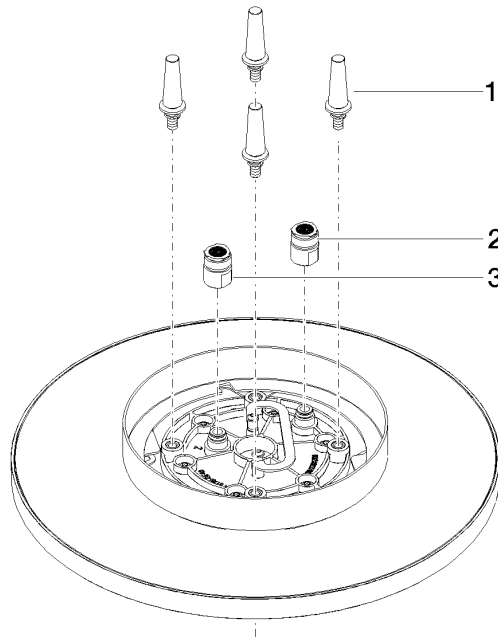

## Rain shower for surface-mounted ceiling installation 300 mm - Brushed Dark Platinum

TARA

28 031 970

Fits: TARA, LISSÉ, VAIA, META

- rain shower Ø 300 mm
- PURE RAIN, max. flow rate 12 l/min (at 3 bar)
- PURIFY RAIN, max. flow rate 6 l/min (at 3 bar)
- Distance to ceiling from bottom edge of shower 40 mm
- with anti-scale system
- For simultaneous control of the jet types, we recommend the xTool thermostat module
- WRAS 240502006

### Required miscellaneous

**Concealed ceiling installation box 35 041 970 90 with ceiling fixing -**

- min. recess depth 90 mm
- max. recess depth 115 mm
- 2x female thread 1/2" outlet
- concealed rough parts

28 031 970  
mm [inches]

Flow rate chart

Certificates

LGA\_38400.

WRAS\_240502006.

28 031 970

### Spare parts list

No.	Item Number	Name	Quantity used	Delivery time
1	90 17 20 263 00 90	fixing set	1	2
2	90 24 03 309 01 90	connection	1	2
3	90 24 03 309 00 90	connection	1	2