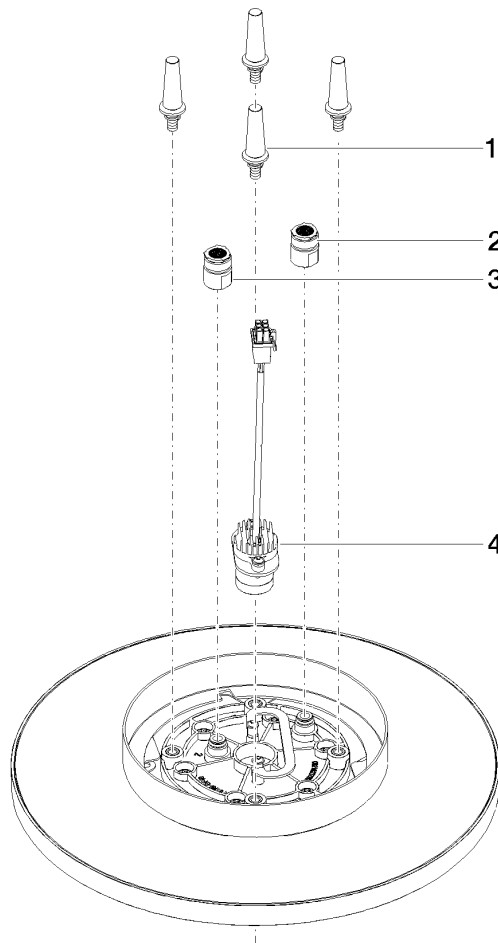

**Rain shower for surface-mounted ceiling installation with light 300 mm -
Chrome**

TARA

28 032 970

Fits: TARA, LISSÉ, VAIA, META

- rain shower Ø 300 mm
- PURE RAIN, max. flow rate 12 l/min (at 3 bar)
- PURIFY RAIN, max. flow rate 6 l/min (at 3 bar)
- Distance to ceiling from bottom edge of shower 40 mm
- with anti-scale system
- central LED Spot 3000 K
- Provided by customer: Light switch
- For simultaneous control of the jet types, we recommend the xTool thermostat module
- Not suitable for use in a steam room.

Required miscellaneous

**Concealed ceiling installation box 35 042 970 90
for surface-mounted ceiling
installation with light -**

- min. recess depth 90 mm
- max. recess depth 115 mm
- 2x female thread 1/2" connections
- Input 100-240V AC 50-60Hz
- concealed rough parts
- Output 350 mA SELV / Class II
- Provided by customer: Light switch

**Rain shower for surface-mounted ceiling installation with light 300 mm -
Chrome**

TARA

28 032 970
mm [inches]

Flow rate chart

Certificates

LGA_38400.

28 032 970

Spare parts list

No.	Item Number	Name	Quantity used	Delivery time
1	90 17 20 263 00 90	fixing set	1	2
2	90 24 03 309 01 90	connection	1	2
3	90 24 03 309 00 90	connection	1	2
4	90 10 01 225 00 90	electronic accessories	1	2