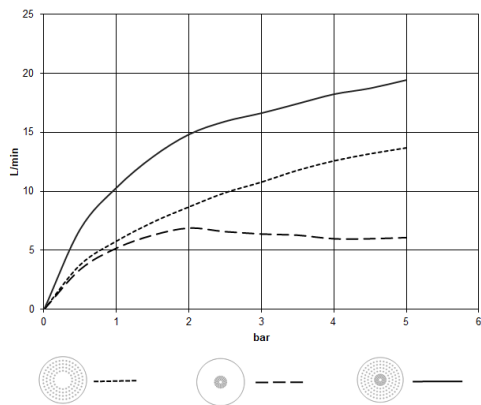

**Rain shower for surface-mounted ceiling installation with light 300 mm -
Chrome**

TARA

28 032 970

Fits: TARA, LISSÉ, VAIA, META

- rain shower Ø 300 mm
- PURE RAIN, max. flow rate 12 l/min (at 3 bar)
- PURIFY RAIN, max. flow rate 6 l/min (at 3 bar)
- Distance to ceiling from bottom edge of shower 40 mm
- with anti-scale system
- central LED Spot 3000 K
- Provided by customer: Light switch
- For simultaneous control of the jet types, we recommend the xTool thermostat module
- Not suitable for use in a steam room.

Required miscellaneous

**Concealed ceiling installation box 35 042 970 90
for surface-mounted ceiling
installation with light -**

- min. recess depth 90 mm
- max. recess depth 115 mm
- 2x female thread 1/2" connections
- Input 100-240V AC 50-60Hz
- concealed rough parts
- Output 350 mA SELV / Class II
- Provided by customer: Light switch

**Rain shower for surface-mounted ceiling installation with light 300 mm -
Chrome**

TARA

28 032 970
mm [inches]

Flow rate chart

Certificates

LGA_38400.

28 032 970

Spare parts list