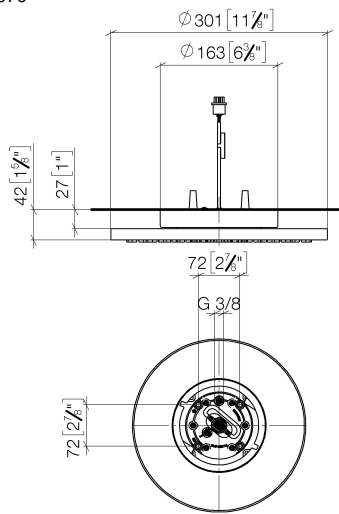

**Rain shower for surface-mounted ceiling installation with light 300 mm -
Chrome**

TARA

28 032 970

Fits: TARA, LISSÉ, VAIA, META

- rain shower Ø 300 mm
- PURE RAIN, max. flow rate 12 l/min (at 3 bar)
- PURIFY RAIN, max. flow rate 6 l/min (at 3 bar)
- Distance to ceiling from bottom edge of shower 40 mm
- with anti-scale system
- central LED Spot 3000 K
- Provided by customer: Light switch
- For simultaneous control of the jet types, we recommend the xTool thermostat module
- Not suitable for use in a steam room.

Required miscellaneous

**Concealed ceiling installation box 35 042 970 90
for surface-mounted ceiling
installation with light -**

- min. recess depth 90 mm
- max. recess depth 115 mm
- 2x female thread 1/2" connections
- Input 100-240V AC 50-60Hz
- concealed rough parts
- Output 350 mA SELV / Class II
- Provided by customer: Light switch

**Rain shower for surface-mounted ceiling installation with light 300 mm -
Chrome**

TARA

28 032 970
mm [inches]

Flow rate chart

Certificates

LGA_38400.

28 032 970

Spare parts list

No.	Item Number	Name	Quantity used	Delivery time
1	90 17 20 263 00 90	fixing set	1	2
2	90 24 03 309 01 90	connection	1	2
3	90 24 03 309 00 90	connection	1	2
4	90 10 01 225 00 90	electronic accessories	1	2