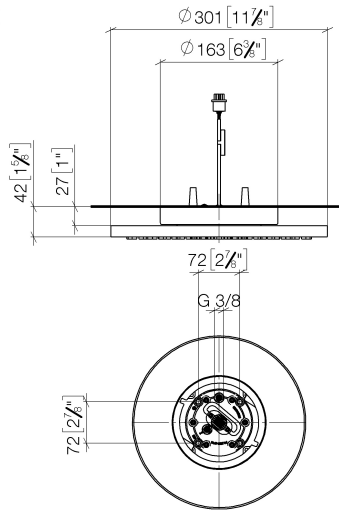

**Rain shower for surface-mounted ceiling installation with light 300 mm -
Platinum**

TARA

28 032 970

Fits: TARA, LISSÉ, VAIA, META

- rain shower Ø 300 mm
- PURE RAIN, max. flow rate 12 l/min (at 3 bar)
- PURIFY RAIN, max. flow rate 6 l/min (at 3 bar)
- Distance to ceiling from bottom edge of shower 40 mm
- with anti-scale system
- central LED Spot 3000 K
- Provided by customer: Light switch
- For simultaneous control of the jet types, we recommend the xTool thermostat module
- Not suitable for use in a steam room.

• WRAS 240502006
includes light bulbs with a Class F energy efficiency

includes light bulbs with a Class F energy efficiency

	Platinum	28 032 970-08
	Chrome	28 032 970-00
	Brushed Platinum	28 032 970-06
	Dark Chrome	28 032 970-19
	Light Gold	28 032 970-26
	Brushed Light Gold	28 032 970-27
	Brushed Durabronze (23kt Gold)	28 032 970-28
	Matte Black	28 032 970-33
	Brushed Bronze	28 032 970-42
	Brushed Champagne (22kt Gold)	28 032 970-46
	Champagne (22kt Gold)	28 032 970-47
	Brushed Chrome	28 032 970-93
	Brushed Dark Platinum	28 032 970-99

Required miscellaneous

**Concealed ceiling installation box 35 042 970 90
for surface-mounted ceiling
installation with light -**

- min. recess depth 90 mm
- max. recess depth 115 mm
- 2x female thread 1/2" connections
- Input 100-240V AC 50-60Hz
- concealed rough parts
- Output 350 mA SELV / Class II
- Provided by customer: Light switch

28 032 970
mm [inches]

Flow rate chart

Certificates

LGA_38400.

WRAS_240502006.

28 032 970

Spare parts list

No.	Item Number	Name	Quantity used	Delivery time
1	90 17 20 263 00 90	fixing set	1	2
2	90 24 03 309 01 90	connection	1	2
3	90 24 03 309 00 90	connection	1	2
4	90 10 01 225 00 90	electronic accessories	1	2