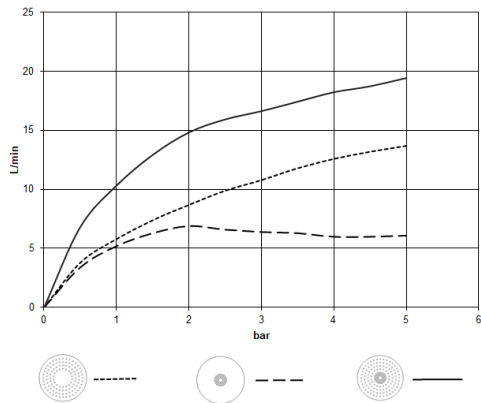

**Rain shower for surface-mounted ceiling installation with light 300 mm -
Platinum**

TARA

28 032 970

Fits: TARA, LISSÉ, VAIA, META

- rain shower Ø 300 mm
- PURE RAIN, max. flow rate 12 l/min (at 3 bar)
- PURIFY RAIN, max. flow rate 6 l/min (at 3 bar)
- Distance to ceiling from bottom edge of shower 40 mm
- with anti-scale system
- central LED Spot 3000 K
- Provided by customer: Light switch
- For simultaneous control of the jet types, we recommend the xTool thermostat module
- Not suitable for use in a steam room.

• WRAS 240502006
includes light bulbs with a Class F energy efficiency

includes light bulbs with a Class F energy efficiency

	Platinum	28 032 970-08
	Chrome	28 032 970-00
	Brushed Platinum	28 032 970-06
	Dark Chrome	28 032 970-19
	Light Gold	28 032 970-26
	Brushed Light Gold	28 032 970-27
	Brushed Durabronze (23kt Gold)	28 032 970-28
	Matte Black	28 032 970-33
	Brushed Bronze	28 032 970-42
	Brushed Champagne (22kt Gold)	28 032 970-46
	Champagne (22kt Gold)	28 032 970-47
	Brushed Chrome	28 032 970-93
	Brushed Dark Platinum	28 032 970-99

Required miscellaneous

**Concealed ceiling installation box 35 042 970 90
for surface-mounted ceiling
installation with light -**

- min. recess depth 90 mm
- max. recess depth 115 mm
- 2x female thread 1/2" connections
- Input 100-240V AC 50-60Hz
- concealed rough parts
- Output 350 mA SELV / Class II
- Provided by customer: Light switch

28 032 970
mm [inches]

Flow rate chart

Certificates

LGA_38400.

WRAS_240502006.

28 032 970

Spare parts list

No.	Item Number	Name	Quantity used	Delivery time
1	90 17 20 263 00 90	fixing set	1	2
2	90 24 03 309 01 90	connection	1	2
3	90 24 03 309 00 90	connection	1	2
4	90 10 01 225 00 90	electronic accessories	1	2