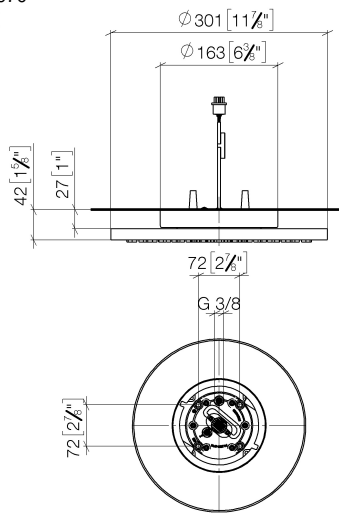

**Rain shower for surface-mounted ceiling installation with light 300 mm -
Brushed Light Gold**

TARA

28 032 970

Fits: TARA, LISSÉ, VAIA, META

- rain shower Ø 300 mm
- PURE RAIN, max. flow rate 12 l/min (at 3 bar)
- PURIFY RAIN, max. flow rate 6 l/min (at 3 bar)
- Distance to ceiling from bottom edge of shower 40 mm
- with anti-scale system
- central LED Spot 3000 K
- Provided by customer: Light switch
- For simultaneous control of the jet types, we recommend the xTool thermostat module
- Not suitable for use in a steam room.

Required miscellaneous

**Concealed ceiling installation box 35 042 970 90
for surface-mounted ceiling
installation with light -**

- concealed rough parts
- min. recess depth 90 mm
- max. recess depth 115 mm
- 2x female thread 1/2" connections
- Input 100-240V AC 50-60Hz
- Output 350 mA SELV / Class II
- Provided by customer: Light switch

**Rain shower for surface-mounted ceiling installation with light 300 mm -
Brushed Light Gold**

TARA

28 032 970
mm [inches]

Flow rate chart

Certificates

LGA_38400.

WRAS_240502006.

28 032 970

Spare parts list

No.	Item Number	Name	Quantity used	Delivery time
1	90 17 20 263 00 90	fixing set	1	2
2	90 24 03 309 01 90	connection	1	2
3	90 24 03 309 00 90	connection	1	2
4	90 10 01 225 00 90	electronic accessories	1	2