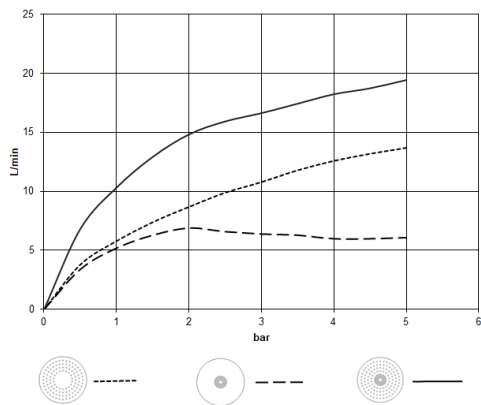

**Rain shower for surface-mounted ceiling installation with light 300 mm -
Brushed Light Gold**

TARA

28 032 970

Fits: TARA, LISSÉ, VAIA, META

- rain shower Ø 300 mm
- PURE RAIN, max. flow rate 12 l/min (at 3 bar)
- PURIFY RAIN, max. flow rate 6 l/min (at 3 bar)
- Distance to ceiling from bottom edge of shower 40 mm
- with anti-scale system
- central LED Spot 3000 K
- Provided by customer: Light switch
- For simultaneous control of the jet types, we recommend the xTool thermostat module
- Not suitable for use in a steam room.

• WRAS 240502006
includes light bulbs with a Class F energy efficiency

includes light bulbs with a Class F energy efficiency

	Brushed Light Gold	28 032 970-27
	Chrome	28 032 970-00
	Brushed Platinum	28 032 970-06
	Platinum	28 032 970-08
	Dark Chrome	28 032 970-19
	Light Gold	28 032 970-26
	Brushed Durabronze (23kt Gold)	28 032 970-28
	Matte Black	28 032 970-33
	Brushed Bronze	28 032 970-42
	Brushed Champagne (22kt Gold)	28 032 970-46
	Champagne (22kt Gold)	28 032 970-47
	Brushed Chrome	28 032 970-93
	Brushed Dark Platinum	28 032 970-99

Required miscellaneous

**Concealed ceiling installation box 35 042 970 90
for surface-mounted ceiling
installation with light -**

- concealed rough parts
- min. recess depth 90 mm
- max. recess depth 115 mm
- 2x female thread 1/2" connections
- Input 100-240V AC 50-60Hz
- Output 350 mA SELV / Class II
- Provided by customer: Light switch

**Rain shower for surface-mounted ceiling installation with light 300 mm -
Brushed Light Gold**

TARA

28 032 970
mm [inches]

Flow rate chart

Certificates

LGA_38400.

WRAS_240502006.

28 032 970