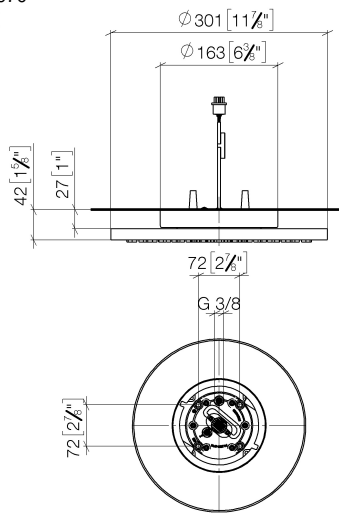

**Rain shower for surface-mounted ceiling installation with light 300 mm -  
Brushed Durabronze (23kt Gold)**

TARA

28 032 970

Fits: TARA, LISSÉ, VAIA, META

- rain shower Ø 300 mm
- PURE RAIN, max. flow rate 12 l/min (at 3 bar)
- PURIFY RAIN, max. flow rate 6 l/min (at 3 bar)
- Distance to ceiling from bottom edge of shower 40 mm
- with anti-scale system
- central LED Spot 3000 K
- Provided by customer: Light switch
- For simultaneous control of the jet types, we recommend the xTool thermostat module
- Not suitable for use in a steam room.

**Required miscellaneous**

**Concealed ceiling installation box for surface-mounted ceiling installation with light -**

35 042 970 90

- min. recess depth 90 mm
- max. recess depth 115 mm
- 2x female thread 1/2" connections
- Input 100-240V AC 50-60Hz
- concealed rough parts
- Output 350 mA SELV / Class II
- Provided by customer: Light switch

**Rain shower for surface-mounted ceiling installation with light 300 mm -  
Brushed Durabronz (23kt Gold)**

TARA

28 032 970  
mm [inches]

**Flow rate chart**

**Certificates**

LGA\_38400.

WRAS\_240502006.

28 032 970

### Spare parts list

No.	Item Number	Name	Quantity used	Delivery time
1	90 17 20 263 00 90	fixing set	1	2
2	90 24 03 309 01 90	connection	1	2
3	90 24 03 309 00 90	connection	1	2
4	90 10 01 225 00 90	electronic accessories	1	2