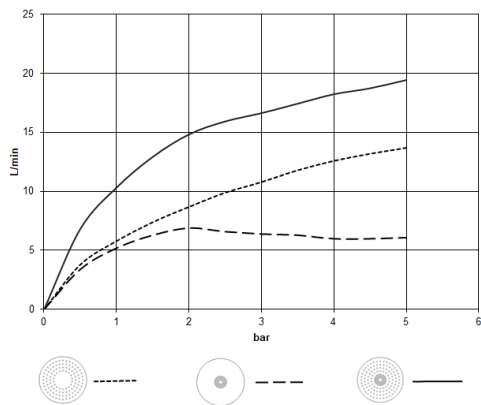

**Rain shower for surface-mounted ceiling installation with light 300 mm -  
Brushed Durabronze (23kt Gold)**

TARA

28 032 970

Fits: TARA, LISSÉ, VAIA, META

- rain shower Ø 300 mm
- PURE RAIN, max. flow rate 12 l/min (at 3 bar)
- PURIFY RAIN, max. flow rate 6 l/min (at 3 bar)
- Distance to ceiling from bottom edge of shower 40 mm
- with anti-scale system
- central LED Spot 3000 K
- Provided by customer: Light switch
- For simultaneous control of the jet types, we recommend the xTool thermostat module
- Not suitable for use in a steam room.

**Required miscellaneous**

**Concealed ceiling installation box for surface-mounted ceiling installation with light -**

35 042 970 90

- min. recess depth 90 mm
- max. recess depth 115 mm
- 2x female thread 1/2" connections
- Input 100-240V AC 50-60Hz
- concealed rough parts
- Output 350 mA SELV / Class II
- Provided by customer: Light switch

**Rain shower for surface-mounted ceiling installation with light 300 mm -  
Brushed Durabronz (23kt Gold)**

TARA

28 032 970  
mm [inches]

**Flow rate chart**

**Certificates**

LGA\_38400.

WRAS\_240502006.

28 032 970