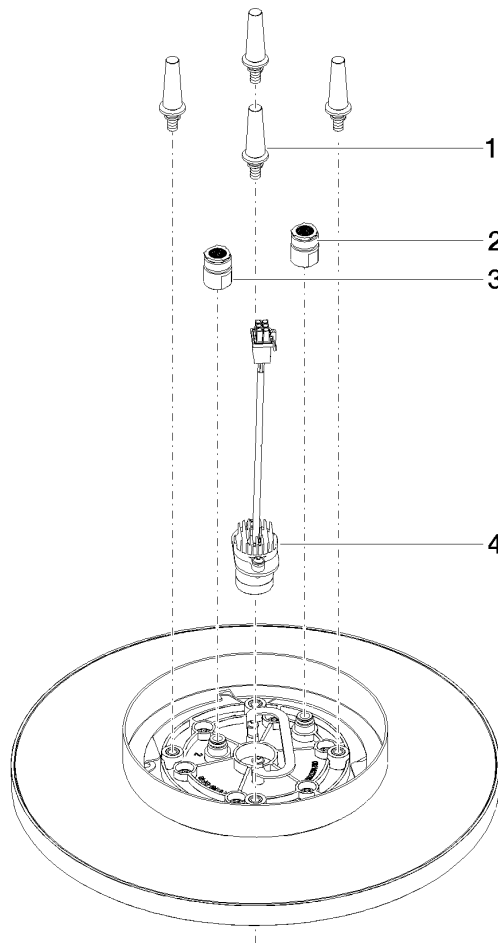

**Rain shower for surface-mounted ceiling installation with light 300 mm -  
Brushed Bronze**

TARA

28 032 970

Fits: TARA, LISSÉ, VAIA, META

- rain shower Ø 300 mm
- PURE RAIN, max. flow rate 12 l/min (at 3 bar)
- PURIFY RAIN, max. flow rate 6 l/min (at 3 bar)
- Distance to ceiling from bottom edge of shower 40 mm
- with anti-scale system
- central LED Spot 3000 K
- Provided by customer: Light switch
- For simultaneous control of the jet types, we recommend the xTool thermostat module
- Not suitable for use in a steam room.

**Required miscellaneous**

**Concealed ceiling installation box for surface-mounted ceiling installation with light -** 35 042 970 90

- concealed rough parts
- min. recess depth 90 mm
- max. recess depth 115 mm
- 2x female thread 1/2" connections
- Input 100-240V AC 50-60Hz
- Output 350 mA SELV / Class II
- Provided by customer: Light switch

**Rain shower for surface-mounted ceiling installation with light 300 mm -  
Brushed Bronze**

TARA

28 032 970  
mm [inches]

**Flow rate chart**

**Certificates**

LGA\_38400.

WRAS\_240502006.

28 032 970

### Spare parts list

No.	Item Number	Name	Quantity used	Delivery time
1	90 17 20 263 00 90	fixing set	1	2
2	90 24 03 309 01 90	connection	1	2
3	90 24 03 309 00 90	connection	1	2
4	90 10 01 225 00 90	electronic accessories	1	2