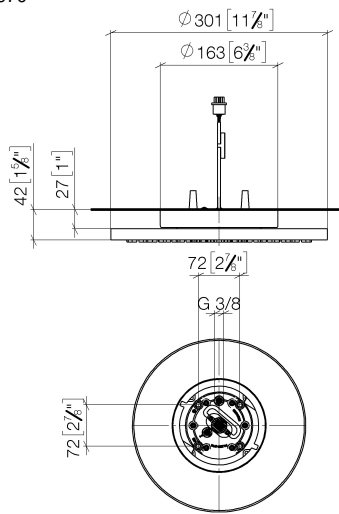

**Rain shower for surface-mounted ceiling installation with light 300 mm -  
Brushed Bronze**

TARA

28 032 970

Fits: TARA, LISSÉ, VAIA, META

- rain shower Ø 300 mm
- PURE RAIN, max. flow rate 12 l/min (at 3 bar)
- PURIFY RAIN, max. flow rate 6 l/min (at 3 bar)
- Distance to ceiling from bottom edge of shower 40 mm
- with anti-scale system
- central LED Spot 3000 K
- Provided by customer: Light switch
- For simultaneous control of the jet types, we recommend the xTool thermostat module
- Not suitable for use in a steam room.

**Required miscellaneous**

**Concealed ceiling installation box for surface-mounted ceiling installation with light -** 35 042 970 90

- concealed rough parts
- min. recess depth 90 mm
- max. recess depth 115 mm
- 2x female thread 1/2" connections
- Input 100-240V AC 50-60Hz
- Output 350 mA SELV / Class II
- Provided by customer: Light switch

**Rain shower for surface-mounted ceiling installation with light 300 mm -  
Brushed Bronze**

TARA

28 032 970  
mm [inches]

**Flow rate chart**

**Certificates**

LGA\_38400.

WRAS\_240502006.

28 032 970

### Spare parts list

No.	Item Number	Name	Quantity used	Delivery time
1	90 17 20 263 00 90	fixing set	1	2
2	90 24 03 309 01 90	connection	1	2
3	90 24 03 309 00 90	connection	1	2
4	90 10 01 225 00 90	electronic accessories	1	2