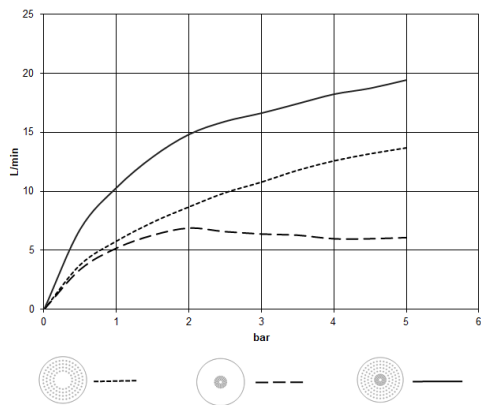

**Rain shower for surface-mounted ceiling installation with light 300 mm -  
Brushed Bronze**

TARA

28 032 970

Fits: TARA, LISSÉ, VAIA, META

- rain shower Ø 300 mm
- PURE RAIN, max. flow rate 12 l/min (at 3 bar)
- PURIFY RAIN, max. flow rate 6 l/min (at 3 bar)
- Distance to ceiling from bottom edge of shower 40 mm
- with anti-scale system
- central LED Spot 3000 K
- Provided by customer: Light switch
- For simultaneous control of the jet types, we recommend the xTool thermostat module
- Not suitable for use in a steam room.

**Required miscellaneous**

**Concealed ceiling installation box for surface-mounted ceiling installation with light -** 35 042 970 90

- concealed rough parts
- min. recess depth 90 mm
- max. recess depth 115 mm
- 2x female thread 1/2" connections
- Input 100-240V AC 50-60Hz
- Output 350 mA SELV / Class II
- Provided by customer: Light switch

**Rain shower for surface-mounted ceiling installation with light 300 mm -  
Brushed Bronze**

TARA

28 032 970  
mm [inches]

**Flow rate chart**

**Certificates**

LGA\_38400.

WRAS\_240502006.

28 032 970