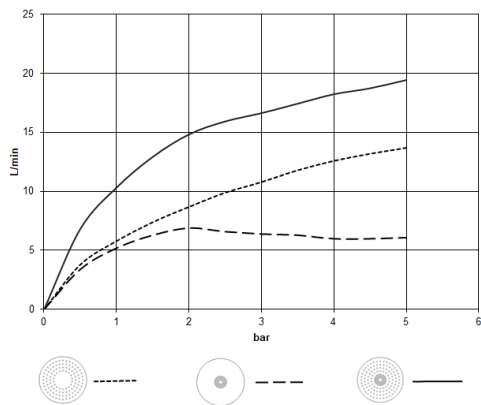

Rain shower for surface-mounted ceiling installation with light 300 mm - Brushed Champagne (22kt Gold)

TARA

28 032 970

Fits: TARA, LISSÉ, VAIA, META

- rain shower Ø 300 mm
- PURE RAIN, max. flow rate 12 l/min (at 3 bar)
- PURIFY RAIN, max. flow rate 6 l/min (at 3 bar)
- Distance to ceiling from bottom edge of shower 40 mm
- with anti-scale system
- central LED Spot 3000 K
- Provided by customer: Light switch
- For simultaneous control of the jet types, we recommend the xTool thermostat module
- Not suitable for use in a steam room.

• WRAS 240502006
includes light bulbs with a Class F energy efficiency

includes light bulbs with a Class F energy efficiency

	Brushed Champagne (22kt Gold)	28 032 970-46
	Chrome	28 032 970-00
	Brushed Platinum	28 032 970-06
	Platinum	28 032 970-08
	Dark Chrome	28 032 970-19
	Light Gold	28 032 970-26
	Brushed Light Gold	28 032 970-27
	Brushed Durabrass (23kt Gold)	28 032 970-28
	Matte Black	28 032 970-33
	Brushed Bronze	28 032 970-42
	Champagne (22kt Gold)	28 032 970-47
	Brushed Chrome	28 032 970-93
	Brushed Dark Platinum	28 032 970-99

Required miscellaneous

Concealed ceiling installation box for surface-mounted ceiling installation with light - 35 042 970 90

- concealed rough parts
- min. recess depth 90 mm
- max. recess depth 115 mm
- 2x female thread 1/2" connections
- Input 100-240V AC 50-60Hz
- Output 350 mA SELV / Class II
- Provided by customer: Light switch

**Rain shower for surface-mounted ceiling installation with light 300 mm -
Brushed Champagne (22kt Gold)**

TARA

28 032 970
mm [inches]

Flow rate chart

Certificates

LGA_38400.

WRAS_240502006.

28 032 970