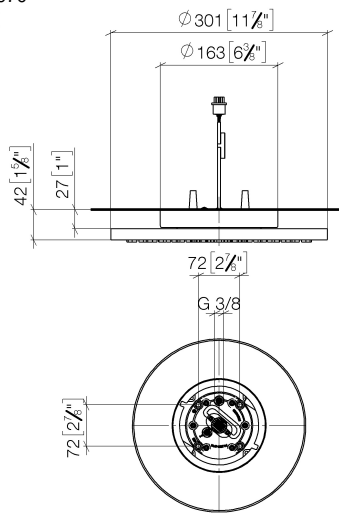

Rain shower for surface-mounted ceiling installation with light 300 mm - Brushed Champagne (22kt Gold)

TARA

28 032 970

Fits: TARA, LISSÉ, VAIA, META

- rain shower Ø 300 mm
- PURE RAIN, max. flow rate 12 l/min (at 3 bar)
- PURIFY RAIN, max. flow rate 6 l/min (at 3 bar)
- Distance to ceiling from bottom edge of shower 40 mm
- with anti-scale system
- central LED Spot 3000 K
- Provided by customer: Light switch
- For simultaneous control of the jet types, we recommend the xTool thermostat module
- Not suitable for use in a steam room.

Required miscellaneous

Concealed ceiling installation box for surface-mounted ceiling installation with light - 35 042 970 90

- concealed rough parts
- min. recess depth 90 mm
- max. recess depth 115 mm
- 2x female thread 1/2" connections
- Input 100-240V AC 50-60Hz
- Output 350 mA SELV / Class II
- Provided by customer: Light switch

**Rain shower for surface-mounted ceiling installation with light 300 mm -
Brushed Champagne (22kt Gold)**

TARA

28 032 970
mm [inches]

Flow rate chart

Certificates

LGA_38400.

WRAS_240502006.

28 032 970

Spare parts list

No.	Item Number	Name	Quantity used	Delivery time
1	90 17 20 263 00 90	fixing set	1	2
2	90 24 03 309 01 90	connection	1	2
3	90 24 03 309 00 90	connection	1	2
4	90 10 01 225 00 90	electronic accessories	1	2