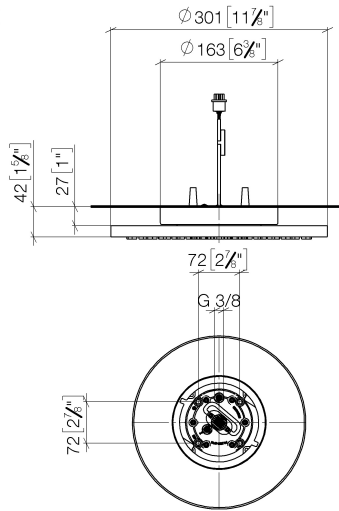

Rain shower for surface-mounted ceiling installation with light 300 mm - Brushed Dark Platinum

TARA

28 032 970

Fits: TARA, LISSÉ, VAIA, META

- rain shower Ø 300 mm
- PURE RAIN, max. flow rate 12 l/min (at 3 bar)
- PURIFY RAIN, max. flow rate 6 l/min (at 3 bar)
- Distance to ceiling from bottom edge of shower 40 mm
- with anti-scale system
- central LED Spot 3000 K
- Provided by customer: Light switch
- For simultaneous control of the jet types, we recommend the xTool thermostat module
- Not suitable for use in a steam room.

Required miscellaneous

Concealed ceiling installation box 35 042 970 90 for surface-mounted ceiling installation with light -

- min. recess depth 90 mm
- max. recess depth 115 mm
- 2x female thread 1/2" connections
- Input 100-240V AC 50-60Hz
- concealed rough parts
- Output 350 mA SELV / Class II
- Provided by customer: Light switch

**Rain shower for surface-mounted ceiling installation with light 300 mm -
Brushed Dark Platinum**

TARA

28 032 970
mm [inches]

Flow rate chart

Certificates

LGA_38400.

WRAS_240502006.

28 032 970

Spare parts list

No.	Item Number	Name	Quantity used	Delivery time
1	90 17 20 263 00 90	fixing set	1	2
2	90 24 03 309 01 90	connection	1	2
3	90 24 03 309 00 90	connection	1	2
4	90 10 01 225 00 90	electronic accessories	1	2