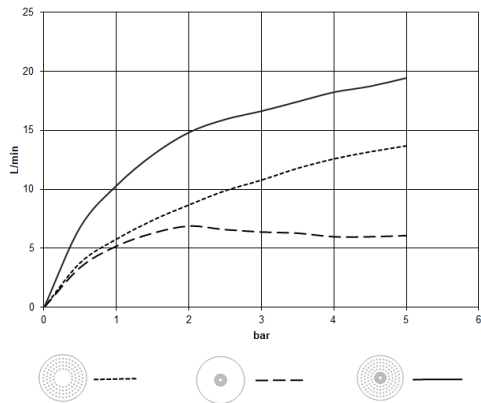

Rain shower for surface-mounted ceiling installation with light 300 mm - Brushed Dark Platinum

TARA

28 032 970

Fits: TARA, LISSÉ, VAIA, META

- rain shower Ø 300 mm
- PURE RAIN, max. flow rate 12 l/min (at 3 bar)
- PURIFY RAIN, max. flow rate 6 l/min (at 3 bar)
- Distance to ceiling from bottom edge of shower 40 mm
- with anti-scale system
- central LED Spot 3000 K
- Provided by customer: Light switch
- For simultaneous control of the jet types, we recommend the xTool thermostat module
- Not suitable for use in a steam room.

• WRAS 240502006

includes light bulbs with a Class F energy efficiency

includes light bulbs with a Class F energy efficiency

	Brushed Dark Platinum	28 032 970-99
	Chrome	28 032 970-00
	Brushed Platinum	28 032 970-06
	Platinum	28 032 970-08
	Dark Chrome	28 032 970-19
	Light Gold	28 032 970-26
	Brushed Light Gold	28 032 970-27
	Brushed Durabronze (23kt Gold)	28 032 970-28
	Matte Black	28 032 970-33
	Brushed Bronze	28 032 970-42
	Brushed Champagne (22kt Gold)	28 032 970-46
	Champagne (22kt Gold)	28 032 970-47
	Brushed Chrome	28 032 970-93

Required miscellaneous

Concealed ceiling installation box 35 042 970 90 for surface-mounted ceiling installation with light -

- min. recess depth 90 mm
- max. recess depth 115 mm
- 2x female thread 1/2" connections
- Input 100-240V AC 50-60Hz
- concealed rough parts
- Output 350 mA SELV / Class II
- Provided by customer: Light switch

**Rain shower for surface-mounted ceiling installation with light 300 mm -
Brushed Dark Platinum**

TARA

28 032 970
mm [inches]

Flow rate chart

Certificates

LGA_38400.

WRAS_240502006.

28 032 970