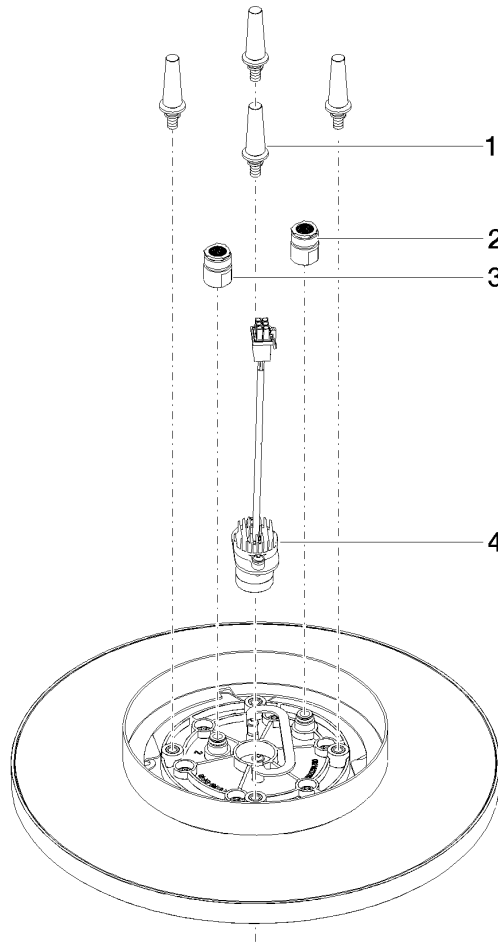

Rain shower for surface-mounted ceiling installation with light 300 mm - Brushed Dark Platinum

TARA

28 032 970

Fits: TARA, LISSÉ, VAIA, META

- rain shower Ø 300 mm
- PURE RAIN, max. flow rate 12 l/min (at 3 bar)
- PURIFY RAIN, max. flow rate 6 l/min (at 3 bar)
- Distance to ceiling from bottom edge of shower 40 mm
- with anti-scale system
- central LED Spot 3000 K
- Provided by customer: Light switch
- For simultaneous control of the jet types, we recommend the xTool thermostat module
- Not suitable for use in a steam room.

Required miscellaneous

Concealed ceiling installation box 35 042 970 90 for surface-mounted ceiling installation with light -

- min. recess depth 90 mm
- max. recess depth 115 mm
- 2x female thread 1/2" connections
- Input 100-240V AC 50-60Hz
- concealed rough parts
- Output 350 mA SELV / Class II
- Provided by customer: Light switch

**Rain shower for surface-mounted ceiling installation with light 300 mm -
Brushed Dark Platinum**

TARA

28 032 970
mm [inches]

Flow rate chart

Certificates

LGA_38400.

WRAS_240502006.

28 032 970

Spare parts list

No.	Item Number	Name	Quantity used	Delivery time
1	90 17 20 263 00 90	fixing set	1	2
2	90 24 03 309 01 90	connection	1	2
3	90 24 03 309 00 90	connection	1	2
4	90 10 01 225 00 90	electronic accessories	1	2