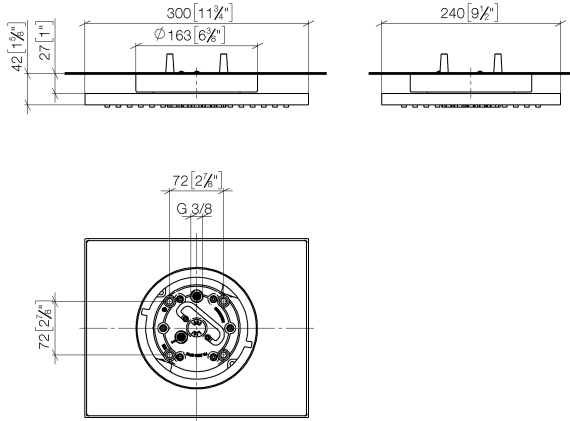

Rain shower for surface-mounted ceiling installation 300 x 240 mm - Brushed Durabrace (23kt Gold)

IMO

28 041 980

Fits: IMO, LULU, MEM, CL.1, CYO

- rain shower 300 x 240mm
- PURE RAIN, max. flow rate 12 l/min (at 3 bar)
- PURIFY RAIN, max. flow rate 6 l/min (at 3 bar)
- Distance to ceiling from bottom edge of shower 40 mm
- with anti-scale system
- For simultaneous control of the jet types, we recommend the xTool thermostat module
- Not suitable for use in a steam room.
- WRAS 240502006

Required miscellaneous

Concealed ceiling installation box 35 041 970 90 with ceiling fixing -

- min. recess depth 90 mm
- max. recess depth 115 mm
- 2x female thread 1/2" outlet
- concealed rough parts

28 041 980
mm [inches]

Flow rate chart

Certificates

LGA_38401.

WRAS_240502006.

28 041 980

Spare parts list

No.	Item Number	Name	Quantity used	Delivery time
1	90 17 20 263 00 90	fixing set	1	2
2	90 24 03 309 01 90	connection	1	2
3	90 24 03 309 00 90	connection	1	2