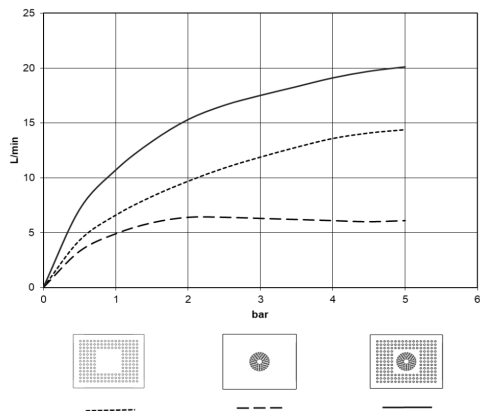

Rain shower for surface-mounted ceiling installation 300 x 240 mm - Brushed Durabrace (23kt Gold)

IMO

28 041 980

Fits: IMO, LULU, MEM, CL.1, CYO

- rain shower 300 x 240mm
- PURE RAIN, max. flow rate 12 l/min (at 3 bar)
- PURIFY RAIN, max. flow rate 6 l/min (at 3 bar)
- Distance to ceiling from bottom edge of shower 40 mm
- with anti-scale system
- For simultaneous control of the jet types, we recommend the xTool thermostat module
- Not suitable for use in a steam room.
- WRAS 240502006

Required miscellaneous

Concealed ceiling installation box 35 041 970 90 with ceiling fixing -

- min. recess depth 90 mm
- max. recess depth 115 mm
- 2x female thread 1/2" outlet
- concealed rough parts

28 041 980
mm [inches]

Flow rate chart

Certificates

LGA_38401.

WRAS_240502006.

28 041 980

Spare parts list

No.	Item Number	Name	Quantity used	Delivery time
1	90 17 20 263 00 90	fixing set	1	2
2	90 24 03 309 01 90	connection	1	2
3	90 24 03 309 00 90	connection	1	2