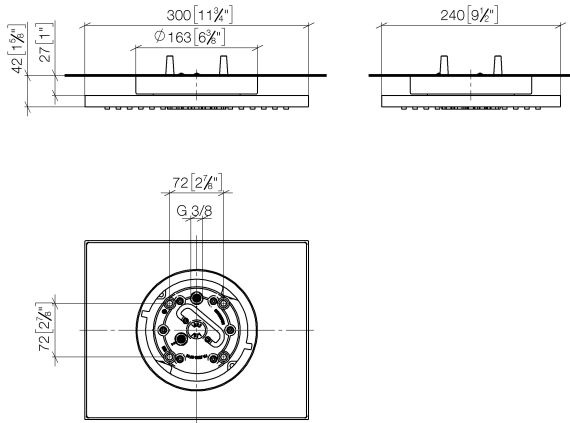

Rain shower for surface-mounted ceiling installation 300 x 240 mm - Brushed Dark Platinum

IMO

28 041 980

Fits: IMO, LULU, MEM, CL.1, CYO

- rain shower 300 x 240mm
- PURE RAIN, max. flow rate 12 l/min (at 3 bar)
- PURIFY RAIN, max. flow rate 6 l/min (at 3 bar)
- Distance to ceiling from bottom edge of shower 40 mm
- with anti-scale system
- For simultaneous control of the jet types, we recommend the xTool thermostat module
- Not suitable for use in a steam room.
- WRAS 240502006

Required miscellaneous

Concealed ceiling installation box 35 041 970 90 with ceiling fixing -

- min. recess depth 90 mm
- max. recess depth 115 mm
- 2x female thread 1/2" outlet
- concealed rough parts

Rain shower for surface-mounted ceiling installation 300 x 240 mm - Brushed Dark Platinum

28 041 980
mm [inches]

Flow rate chart

Certificates

LGA_38401.

WRAS_240502006.

28 041 980

Spare parts list

No.	Item Number	Name	Quantity used	Delivery time
1	90 17 20 263 00 90	fixing set	1	2
2	90 24 03 309 01 90	connection	1	2
3	90 24 03 309 00 90	connection	1	2