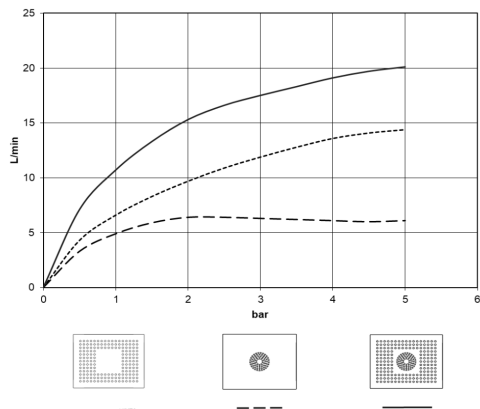

Rain shower for surface-mounted ceiling installation 300 x 240 mm - Brushed Dark Platinum

IMO

28 041 980

Fits: IMO, LULU, MEM, CL.1, CYO

- rain shower 300 x 240mm
- PURE RAIN, max. flow rate 12 l/min (at 3 bar)
- PURIFY RAIN, max. flow rate 6 l/min (at 3 bar)
- Distance to ceiling from bottom edge of shower 40 mm
- with anti-scale system
- For simultaneous control of the jet types, we recommend the xTool thermostat module
- Not suitable for use in a steam room.
- WRAS 240502006

Required miscellaneous

Concealed ceiling installation box 35 041 970 90 with ceiling fixing -

- min. recess depth 90 mm
- max. recess depth 115 mm
- 2x female thread 1/2" outlet
- concealed rough parts

Rain shower for surface-mounted ceiling installation 300 x 240 mm - Brushed Dark Platinum

28 041 980
mm [inches]

Flow rate chart

Certificates

LGA_38401.

WRAS_240502006.

28 041 980

Spare parts list

No.	Item Number	Name	Quantity used	Delivery time
1	90 17 20 263 00 90	fixing set	1	2
2	90 24 03 309 01 90	connection	1	2
3	90 24 03 309 00 90	connection	1	2