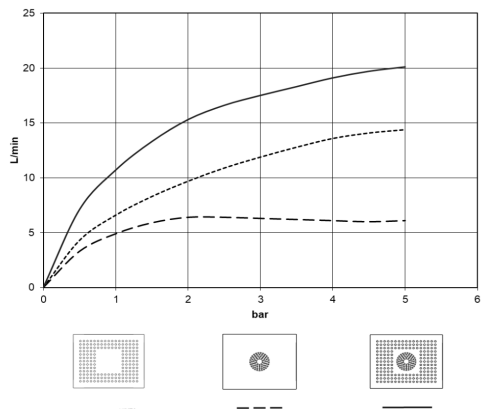

Rain shower for recessed ceiling installation with light 300 x 240 mm - Brushed Light Gold

28 044 980 Product version from 5/1/2022

- rain shower 300 x 240mm
- PURE RAIN, max. flow rate 12 l/min (at 3 bar)
- PURIFY RAIN, max. flow rate 6 l/min (at 3 bar)
- min. recess depth 137 mm
- with anti-scale system

Required miscellaneous

Concealed ceiling installation box for recessed ceiling installation with light -

- concealed rough parts
- flush-mounted installation box 360x300 mm RAL 9003 signal white
- recess depth mm
- Input 100-240V AC 50-60Hz
- Output 12V DC SELV / Class 2
- ZigBee Light Link RGBW controller

Rain shower for recessed ceiling installation with light 300 x 240 mm - Brushed Light Gold

28 044 980 Product version from 5/1/2022

mm [inches]

Flow rate chart

Codes & Standards

DIN 4109

ISO 3822

Scottish Water
Byelaws