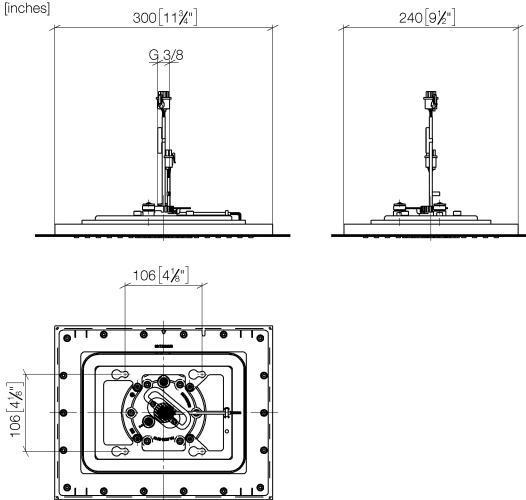

Rain shower for recessed ceiling installation with light 300 x 240 mm - Brushed Light Gold

28 044 980 Product version from 5/1/2022

- rain shower 300 x 240mm
- PURE RAIN, max. flow rate 12 l/min (at 3 bar)
- PURIFY RAIN, max. flow rate 6 l/min (at 3 bar)
- min. recess depth 137 mm
- with anti-scale system

Required miscellaneous

Concealed ceiling installation box for recessed ceiling installation with light -

- concealed rough parts
- flush-mounted installation box 360x300 mm RAL 9003 signal white
- recess depth mm
- Input 100-240V AC 50-60Hz
- Output 12V DC SELV / Class 2
- ZigBee Light Link RGBW controller

Rain shower for recessed ceiling installation with light 300 x 240 mm - Brushed Light Gold

28 044 980 Product version from 5/1/2022

mm [inches]

Flow rate chart

Codes & Standards

DIN 4109

ISO 3822

Scottish Water
Byelaws

UK Water Supply
Regulations

Ü-Zeichen

Rain shower for recessed ceiling installation with light 300 x 240 mm - Brushed Light Gold

28 044 980 Product version from 5/1/2022

Certificates

LGA_38

WRAS_240502

Rain shower for recessed ceiling installation with light 300 x 240 mm - Brushed Light Gold