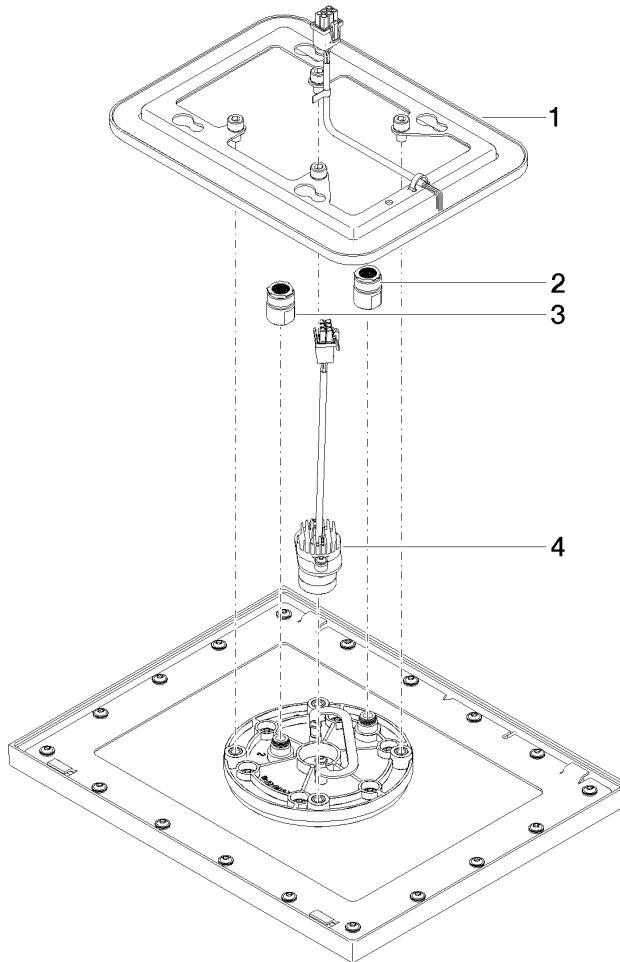

Rain shower for recessed ceiling installation with light 300 x 240 mm - Brushed Light Gold

28 044 980 Product version from 5/1/2022

Spare parts list

No.	Item Number	Name	Quantity used	Delivery time
1	90 10 01 224 00 90	electronic accessories	1	2
2	90 24 03 309 01 90	connection	1	2
3	90 24 03 309 00 90	connection	1	2
4	90 10 01 225 00 90	electronic accessories	1	2