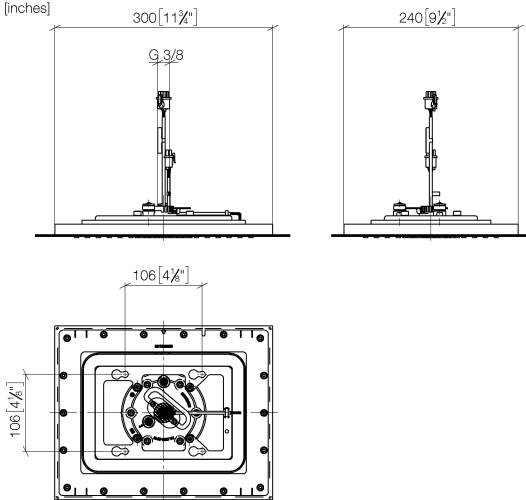

Rain shower for recessed ceiling installation with light 300 x 240 mm - Brushed Champagne (22kt Gold)

28 044 980 Product version from 5/1/2022

- rain shower 300 x 240mm
- PURE RAIN, max. flow rate 12 l/min (at 3 bar)
- PURIFY RAIN, max. flow rate 6 l/min (at 3 bar)
- min. recess depth 137 mm
- with anti-scale system

Required miscellaneous

Concealed ceiling installation box 35 044 970 90 for recessed ceiling installation with light -

- concealed rough parts
- flush-mounted installation box 360x300 mm RAL 9003 signal white
- recess depth mm
- Input 100-240V AC 50-60Hz
- Output 12V DC SELV / Class 2
- ZigBee Light Link RGBW controller

Rain shower for recessed ceiling installation with light 300 x 240 mm - Brushed Champagne (22kt Gold)

28 044 980 Product version from 5/1/2022

mm [inches]

Flow rate chart

Codes & Standards

DIN 4109

ISO 3822

Scottish Water
Byelaws

UK Water Supply
Regulations

Ü-Zeichen

Rain shower for recessed ceiling installation with light 300 x 240 mm - Brushed Champagne (22kt Gold)

28 044 980 Product version from 5/1/2022

Certificates