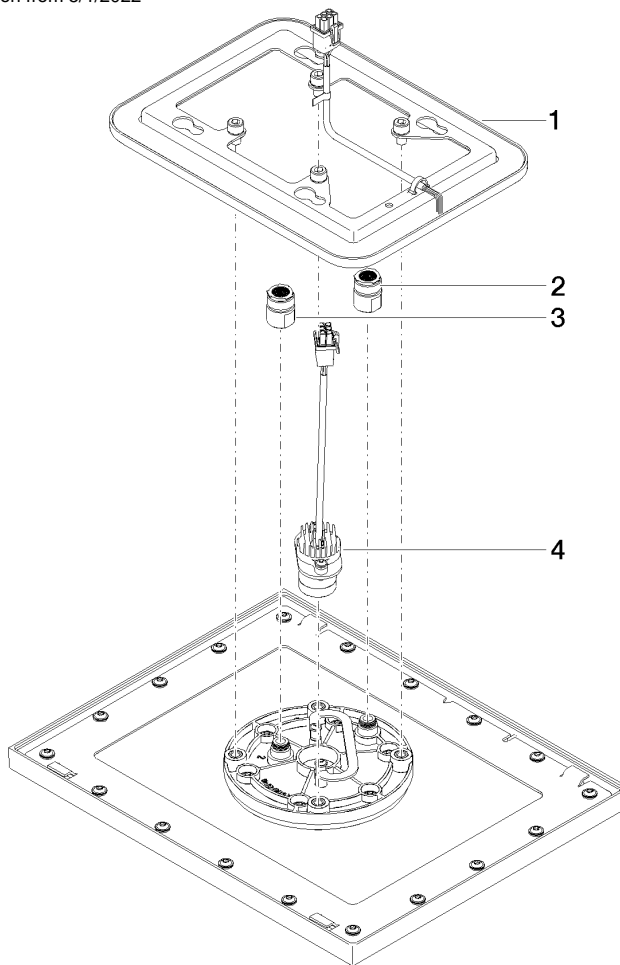

Required miscellaneous

Concealed ceiling installation box 35 044 970 90 for recessed ceiling installation with light -

- concealed rough parts
- flush-mounted installation box 360x300 mm RAL 9003 signal white
- recess depth mm
- Input 100-240V AC 50-60Hz
- Output 12V DC SELV / Class 2
- ZigBee Light Link RGBW controller

Rain shower for recessed ceiling installation with light 300 x 240 mm - Brushed Champagne (22kt Gold)

28 044 980 Product version from 5/1/2022

mm [inches]

Flow rate chart

Codes & Standards

DIN 4109

ISO 3822

Scottish Water
Byelaws

UK Water Supply
Regulations

Ü-Zeichen

Rain shower for recessed ceiling installation with light 300 x 240 mm - Brushed Champagne (22kt Gold)

28 044 980 Product version from 5/1/2022

Certificates

LGA_38

WRAS_240502

**Rain shower for recessed ceiling installation with light 300 x 240 mm - Brushed
Champagne (22kt Gold)**

28 044 980 Product version from 5/1/2022

Spare parts list

| No. | Item Number | Name | Quantity used | Delivery time |
|-----|--------------------|------------------------|---------------|---------------|
| 1 | 90 10 01 224 00 90 | electronic accessories | 1 | 2 |
| 2 | 90 24 03 309 01 90 | connection | 1 | 2 |
| 3 | 90 24 03 309 00 90 | connection | 1 | 2 |
| 4 | 90 10 01 225 00 90 | electronic accessories | 1 | 2 |