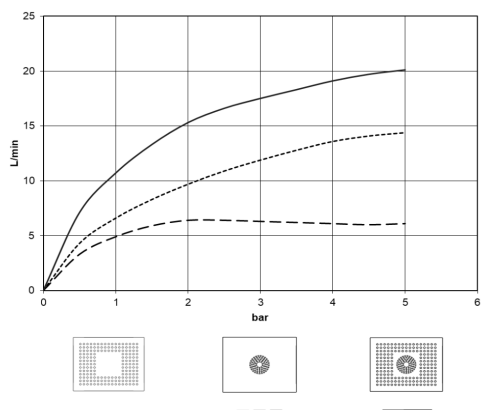

Rain shower for recessed ceiling installation with light 300 x 240 mm - Brushed Champagne (22kt Gold)

28 044 980 Product version from 5/1/2022

- rain shower 300 x 240mm
- PURE RAIN, max. flow rate 12 l/min (at 3 bar)
- PURIFY RAIN, max. flow rate 6 l/min (at 3 bar)
- min. recess depth 137 mm
- with anti-scale system

Required miscellaneous

Concealed ceiling installation box 35 044 970 90 for recessed ceiling installation with light -

- concealed rough parts
- flush-mounted installation box 360x300 mm RAL 9003 signal white
- recess depth mm
- Input 100-240V AC 50-60Hz
- Output 12V DC SELV / Class 2
- ZigBee Light Link RGBW controller

Rain shower for recessed ceiling installation with light 300 x 240 mm - Brushed Champagne (22kt Gold)

28 044 980 Product version from 5/1/2022

mm [inches]

Flow rate chart

Codes & Standards

DIN 4109

ISO 3822