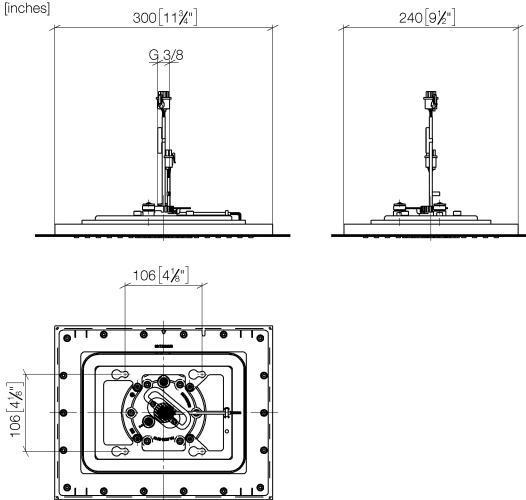

Rain shower for recessed ceiling installation with light 300 x 240 mm - Champagne (22kt Gold)

28 044 980 Product version from 5/1/2022

- rain shower 300 x 240mm
- PURE RAIN, max. flow rate 12 l/min (at 3 bar)
- PURIFY RAIN, max. flow rate 6 l/min (at 3 bar)
- min. recess depth 137 mm
- with anti-scale system

Required miscellaneous

Concealed ceiling installation box 35 044 970 90 for recessed ceiling installation with light -

- concealed rough parts
- flush-mounted installation box 360x300 mm RAL 9003 signal white
- recess depth mm
- Input 100-240V AC 50-60Hz
- Output 12V DC SELV / Class 2
- ZigBee Light Link RGBW controller

**Rain shower for recessed ceiling installation with light 300 x 240 mm -
Champagne (22kt Gold)**

28 044 980 Product version from 5/1/2022

mm [inches]

Flow rate chart

Codes & Standards

DIN 4109

ISO 3822

Scottish Water
Byelaws

UK Water Supply
Regulations

Ü-Zeichen

Rain shower for recessed ceiling installation with light 300 x 240 mm - Champagne (22kt Gold)

28 044 980 Product version from 5/1/2022

Certificates

LGA_38

WRAS_240502

**Rain shower for recessed ceiling installation with light 300 x 240 mm -
Champagne (22kt Gold)**