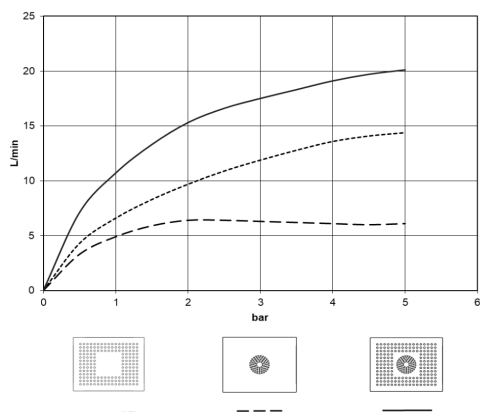

Rain shower for recessed ceiling installation with light 300 x 240 mm - Champagne (22kt Gold)

28 044 980 Product version from 5/1/2022

- rain shower 300 x 240mm
- PURE RAIN, max. flow rate 12 l/min (at 3 bar)
- PURIFY RAIN, max. flow rate 6 l/min (at 3 bar)
- min. recess depth 137 mm
- with anti-scale system

Required miscellaneous

Concealed ceiling installation box 35 044 970 90 for recessed ceiling installation with light -

- concealed rough parts
- flush-mounted installation box 360x300 mm RAL 9003 signal white
- recess depth mm
- Input 100-240V AC 50-60Hz
- Output 12V DC SELV / Class 2
- ZigBee Light Link RGBW controller

**Rain shower for recessed ceiling installation with light 300 x 240 mm -
Champagne (22kt Gold)**

28 044 980 Product version from 5/1/2022

mm [inches]

Flow rate chart

Codes & Standards

DIN 4109

ISO 3822

Scottish Water
Byelaws