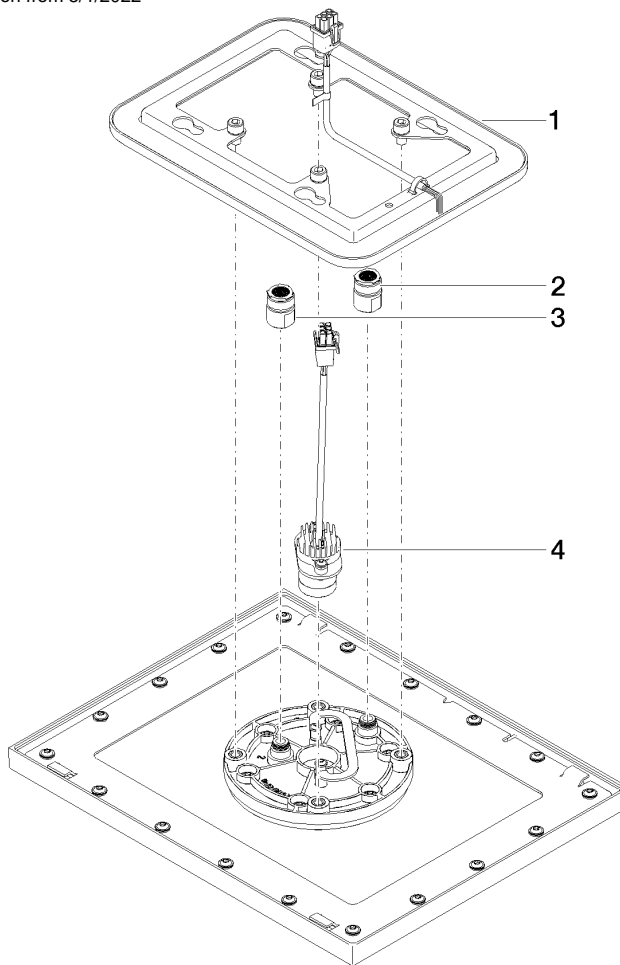

**Rain shower for recessed ceiling installation with light 300 x 240 mm -
Champagne (22kt Gold)**

28 044 980 Product version from 5/1/2022

Spare parts list

No.	Item Number	Name	Quantity used	Delivery time
1	90 10 01 224 00 90	electronic accessories	1	2
2	90 24 03 309 01 90	connection	1	2
3	90 24 03 309 00 90	connection	1	2
4	90 10 01 225 00 90	electronic accessories	1	2