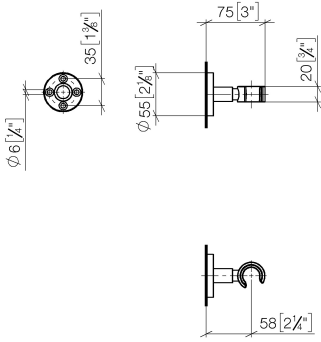

28 050 625

● rosette Ø 55 mm

Fits: TARA, META

	Chrome	28 050 625-00
	Brushed Platinum	28 050 625-06
	Dark Chrome	28 050 625-19
	Light Gold	28 050 625-26
	Brushed Light Gold	28 050 625-27
	Brushed Durabronze (23kt Gold)	28 050 625-28
	Matte Black	28 050 625-33
	Brushed Bronze	28 050 625-42
	Brushed Champagne (22kt Gold)	28 050 625-46
	Champagne (22kt Gold)	28 050 625-47
	Brushed Chrome	28 050 625-93
	Brushed Dark Platinum	28 050 625-99

28 050 625

mm [inches]

28 050 625

**Product version from 10/1/2023**

Parts for other  
finishes can be found  
here: Brushed  
Platinum

Wall bracket - Chrome

TARA

28 050 625

**Spare parts list**

**Product version from 10/1/2023**

No.	Item Number	Name	Quantity used	Delivery time
	05 17 62 500 00 90	fixing set	7	2