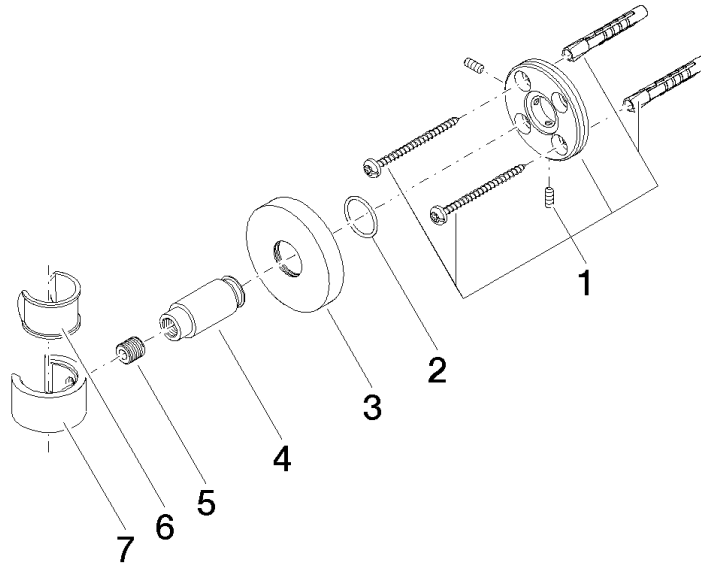

28 050 625

● rosette Ø 55 mm

Fits: TARA, META

	Chrome	28 050 625-00
	Brushed Platinum	28 050 625-06
	Dark Chrome	28 050 625-19
	Light Gold	28 050 625-26
	Brushed Light Gold	28 050 625-27
	Brushed Durabronze (23kt Gold)	28 050 625-28
	Matte Black	28 050 625-33
	Brushed Bronze	28 050 625-42
	Brushed Champagne (22kt Gold)	28 050 625-46
	Champagne (22kt Gold)	28 050 625-47
	Brushed Chrome	28 050 625-93
	Brushed Dark Platinum	28 050 625-99

28 050 625

mm [inches]

28 050 625

**Product version from 10/1/2023**

Parts for other  
finishes can be found  
here: Brushed  
Platinum

Wall bracket - Chrome

TARA

28 050 625

**Spare parts list**

**Product version from 10/1/2023**

No.	Item Number	Name	Quantity used	Delivery time
	05 17 62 500 00 90	fixing set	7	2