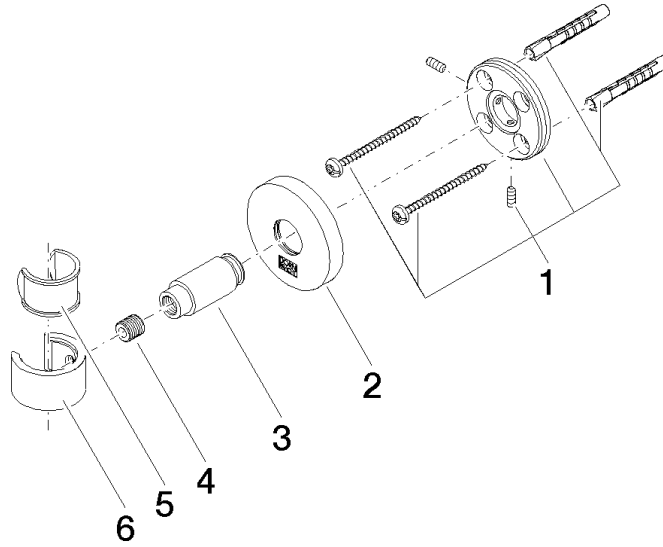

EDITION PRO Wall bracket - Chrome

28 050 626

- rosette Ø 55 mm

	Chrome	28 050 626-00
	Matte Black	28 050 626-33
	Brushed Chrome	28 050 626-93

EDITION PRO Wall bracket - Chrome

28 050 626

mm [inches]

EDITION PRO Wall bracket - Chrome

28 050 626

Parts for other
finishes can be found
here: [Matte Black](#)

EDITION PRO Wall bracket - Chrome

28 050 626

Spare parts list

No.	Item Number	Name	Quantity used	Delivery time
	05 17 62 500 00 90	fixing set	6	2