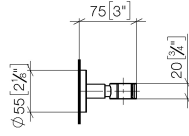

EDITION PRO Wall bracket - Chrome

28 050 626

- rosette Ø 55 mm

	Chrome	28 050 626-00
	Matte Black	28 050 626-33
	Brushed Chrome	28 050 626-93

EDITION PRO Wall bracket - Chrome

28 050 626

mm [inches]

EDITION PRO Wall bracket - Chrome

28 050 626

Parts for other
finishes can be found
here: [Matte Black](#)

EDITION PRO Wall bracket - Chrome

28 050 626

Spare parts list

No.	Item Number	Name	Quantity used	Delivery time
	05 17 62 500 00 90	fixing set	6	2