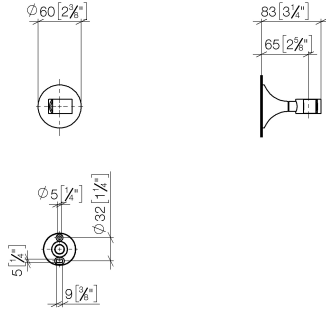

28 050 809

● rosette Ø 60 mm

	Chrome	28 050 809-00
	Brushed Platinum	28 050 809-06
	Platinum	28 050 809-08
	Dark Chrome	28 050 809-19
	Brushed Durabronze (23kt Gold)	28 050 809-28
	Brushed Bronze	28 050 809-42
	Brushed Champagne (22kt Gold)	28 050 809-46
	Champagne (22kt Gold)	28 050 809-47
	Brushed Dark Platinum	28 050 809-99

28 050 809

mm [Inches]

28 050 809

Product version from 3/13/2017 to 8/29/2019

**Product version from 8/29/2019**

Parts for other  
finishes can be found  
here: Brushed  
Platinum

#### **Product version from 8/29/2019**

No.	Item Number	Name	Quantity used	Delivery time
	05 30 31 025 00 90	fixing set	7	2