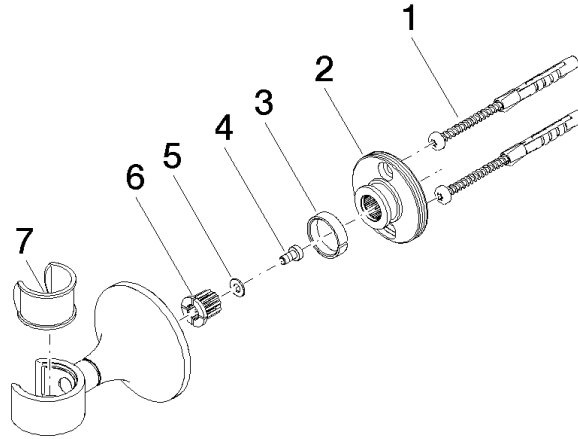

28 050 809

● rosette Ø 60 mm

	Chrome	28 050 809-00
	Brushed Platinum	28 050 809-06
	Platinum	28 050 809-08
	Dark Chrome	28 050 809-19
	Brushed Durabronze (23kt Gold)	28 050 809-28
	Brushed Bronze	28 050 809-42
	Brushed Champagne (22kt Gold)	28 050 809-46
	Champagne (22kt Gold)	28 050 809-47
	Brushed Dark Platinum	28 050 809-99

28 050 809

mm [Inches]

28 050 809

Product version from 3/13/2017 to 8/29/2019

**Product version from 8/29/2019**

Parts for other  
finishes can be found  
here: Brushed  
Platinum

#### **Product version from 8/29/2019**

No.	Item Number	Name	Quantity used	Delivery time
	05 30 31 025 00 90	fixing set	7	2